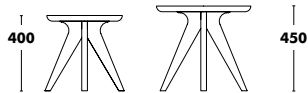

Low Table Mikado

DESIGNED BY NADIA ARRATIBEL

Dimensions	Frame	Table top	RRP
ø400	STAINED BEECH + BIRCH PLYWOOD	STAINED BEECH + BIRCH PLYWOOD	493 €
		LACQUERED BEECH	472 €
		LAMINATE + BIRCH PLYWOOD	517 €
ø500	STAINED BEECH + BIRCH PLYWOOD	STAINED BEECH + BIRCH PLYWOOD	510 €
		LACQUERED BEECH	481 €
		LAMINATE + BIRCH PLYWOOD	537 €
ø600	STAINED BEECH + BIRCH PLYWOOD	STAINED BEECH + BIRCH PLYWOOD	530 €
		LACQUERED BEECH	488 €
		LAMINATE + BIRCH PLYWOOD	554 €

Increase height 45: +30 €

Ondarreta recommends Nude Stained Beech Frame.

HEIGHT 400/450mm

WEIGHT ø400 (4,3kg) / ø500 (4,5kg) / ø600 (4,7kg)