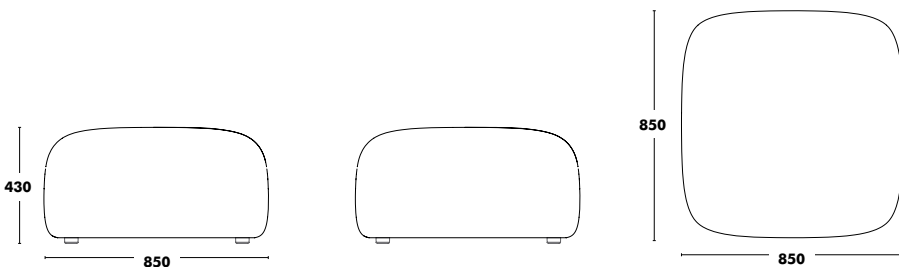

Gumi Puf New!

DESIGNED BY MADE STUDIO

Upholstery

	RRP
A TYPE FABRIC - VALENCIA NOT AVAILABLE	1.070 €
B TYPE FABRIC - BLISS OUTDOOR & SILVERTEX NOT AVAILABLE	1.104 €
C TYPE FABRIC	1.166 €
K TYPE FABRIC	1.241 €
D TYPE FABRIC	1.309 €

Removable cover.
Ondarreta recommends specific upholsteries with easy-clean properties for this collection.

Accessories

OPTION FELT GLIDES +10 €	LINKING KIT +37 €	OUTDOOR OPTION	WATER REPELLENT COVER AVAILABLE

WEIGHT 10 kg
VOL. 0,64m³