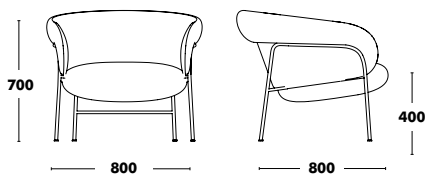

Lounge Ginger

DESIGNED BY SEBASTIAN HERKNER

Structure	Seat & Back	RRP
COLOUR EPOXY	A TYPE FABRIC - VALENCIA NOT AVAILABLE*	1.063 €
	B TYPE FABRIC - BLISS OUTDOOR NOT AVAILABLE	1.127 €
	C TYPE FABRIC	1.223 €
	K TYPE FABRIC	1.350 €
	D TYPE FABRIC	1.475 €
	L TYPE FABRIC	1.735 €

***As the Valencia upholstery is not suitable for this piece, the Dolce upholstery by Spradling is offered exclusively for this collection, in Type A category and in equivalent colours.
Removable cover.
Find information on how to proceed with COM for this collection on page 105, at the end of Ginger seats section.**

Accessories

OPTION FELT GLIDES
+14 €

WEIGHT 14kg
VOL. 0,47m³