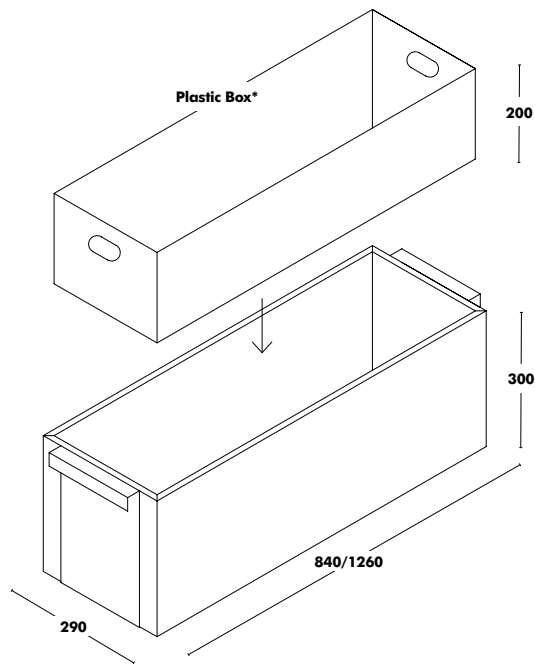

Planter / Plastic waterproof container - Items sold separately

Depth	Dimensions	Frame	Planter	RRP
350	A - 900x350	COLOUR EPOXY	NUDE STAINED BEECH	308 €
	B - 1320x350	COLOUR EPOXY	NUDE STAINED BEECH	402 €

*Plastic Waterproof Container: 315 € (900x350) / 344 € (1320x350)