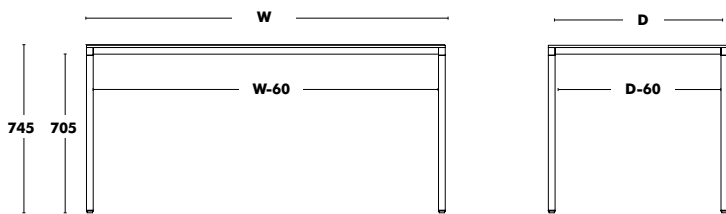

Levellers included.

Dry Out colours available: Linen, Anthracite, Brique, Green Forest and Aluminium.

WEIGHT 900x450 (14,5kg) / 1300x450 (19kg) / 1500x450 (21kg)

Table Dry Out **New!**

↑
Back to index

DESIGNED BY BLUE DESIGN & ONDARRETA TEAM