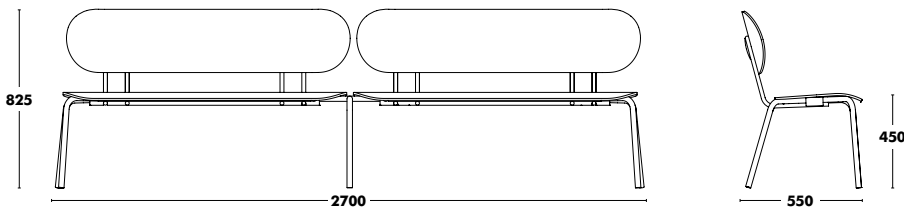

Bench Hari Double

DESIGNED BY ESTUDI(H)AC

Structure	Seat	Back	RRP
COLOUR EPOXY	STAINED OAK	STAINED OAK	1.746 €
	A TYPE FABRIC	STAINED OAK	1.736 €
	B TYPE FABRIC		1.771 €
	C TYPE FABRIC		1.830 €
	K TYPE FABRIC		1.902 €
	D TYPE FABRIC		1.959 €
	COM FABRIC		1.736 €
	A TYPE FABRIC	A TYPE FABRIC	1.689 €
	B TYPE FABRIC	B TYPE FABRIC	1.760 €
	C TYPE FABRIC	C TYPE FABRIC	1.882 €
	K TYPE FABRIC	K TYPE FABRIC	2.024 €
	D TYPE FABRIC	D TYPE FABRIC	2.137 €
	COM FABRIC	COM FABRIC	1.689 €

WEIGHT 35kg

VOL. CARTON 1 (0,16m³) / CARTON 2 (0,42m³)
/ CARTON 3 (0,42m³)

COM Double Seat: 140cm
COM Double Complete 300cm