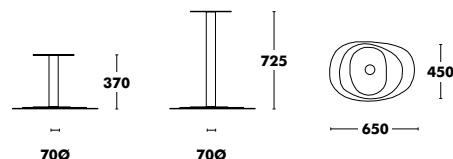

Pedestal Trio

DESIGNED BY ONDARRETA TEAM

Base	Base Dimensions	Height	Column	RRP
COLOUR EPOXY	650x450x10	375	COLOUR EPOXY	317 €
		725		317 €

Maximum Table top dimensions: For H40 1050x1050 or Ø 1200. For H75 950x950 or Ø 1100.
Unit prices for pedestals that include a tabletop. For orders of less than 5 units of pedestals without a tabletop, there is an additional charge of €40 per pedestal.

WEIGHT 375 (23kg) / 725 (24,5kg)