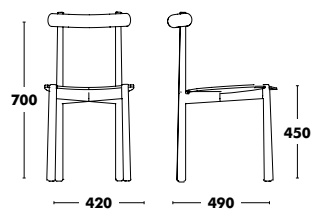

Chair Mibu New!

DESIGNED BY NADIA ARRATIBEL

Frame	Seat	RRP
ASH WOOD	ASH WOOD	472 €
	A TYPE FABRIC	492 €
	B TYPE FABRIC	498 €
	C TYPE FABRIC	507 €
	K TYPE FABRIC	519 €
	D TYPE FABRIC	530 €
	L TYPE FABRIC	569 €
	COM FABRIC	492 €

Accessories

OPTION FELT GLIDES
+10 €

WEIGHT 5 kg
VOL. 0,34m³

COM: 60cm