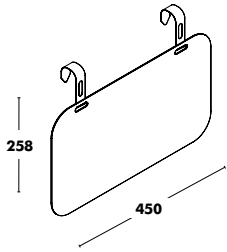

Accessories Ola

Back to index ↑

Board Ola

Dimensions	Frame	RRP
450x258x2	COLOUR EPOXY	37 €