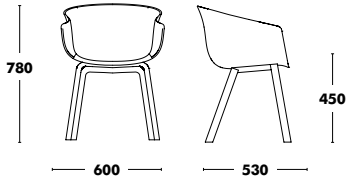

COM Seat pad: 55cm
COL Seat pad: 0,35m²

Chair Bai Outdoor

Frame	Seat & back	RRP
COLOUR EPOXY	100% RECYCLED POLYPROPYLENE	396 €

 **WEIGHT 7,80kg**
VOL. 0,41m³

Bai polypropylene is 100% recycled.

Sled Chair Bai

***COM/COL on request. For Bai upholstered chair in COM/COL it is necessary 3m/4,8m² of fabric for testing.
Bai polypropylene is 100% recycled.**

Accessories

 OPTION FELT GLIDES
+14 €

 **WEIGHT 8kg**
VOL. 0,34m³

COM Seat pad: 55cm
COL Seat pad: 0,35m²

Wood Chair Bai

DESIGNED BY ANDER LIZASO

Frame	Seat & back	Seat	RRP
STAINED OAK	100% RECYCLED POLYPROPYLENE		488 €
	100% RECYCLED POLYPROPYLENE	A TYPE FABRIC	575 €
		B TYPE FABRIC	589 €
		C TYPE FABRIC	611 €
		K TYPE FABRIC	637 €
		D TYPE FABRIC	659 €
		L TYPE FABRIC	666 €
		COM FABRIC*	575 €
		COL FABRIC*	584 €
		Seat pad	
	A TYPE FABRIC		721 €
	B TYPE FABRIC		755 €
	C TYPE FABRIC		812 €
	K TYPE FABRIC		877 €
	D TYPE FABRIC		930 €
	L TYPE FABRIC		1.126 €
Complete			