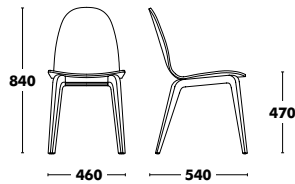

Wood Chair Bob

DESIGNED BY NADIA ARRATIBEL

↑
Back to index

Frame	Seat & back	RRP	
STAINED BEECH	STAINED BEECH	369 €	
	LACQUERED BEECH	405 €	
	STAINED OAK	398 €	
	Complete	A TYPE FABRIC	398 €
		B TYPE FABRIC	431 €
		C TYPE FABRIC	478 €
		K TYPE FABRIC	496 €
		D TYPE FABRIC	518 €
		L TYPE FABRIC	587 €
		COM FABRIC	398 €
	Combi	STAINED BEECH + A TYPE FABRIC	458 €
		STAINED BEECH + B TYPE FABRIC	485 €
		STAINED BEECH + C TYPE FABRIC	545 €
		STAINED BEECH + K TYPE FABRIC	565 €
		STAINED BEECH + D TYPE FABRIC	578 €
		STAINED BEECH + L TYPE FABRIC	604 €
		STAINED BEECH + COM FABRIC	458 €
	Combi	LACQUERED BEECH + A TYPE FABRIC	484 €
		LACQUERED BEECH + B TYPE FABRIC	514 €
		LACQUERED BEECH + C TYPE FABRIC	575 €
		LACQUERED BEECH + K TYPE FABRIC	582 €
		LACQUERED BEECH + D TYPE FABRIC	595 €
		LACQUERED BEECH + L TYPE FABRIC	636 €
		LACQUERED BEECH + COM FABRIC	484 €
	LACQUERED BEECH	STAINED BEECH	410 €
		LACQUERED BEECH	427 €
STAINED OAK		438 €	
Complete		A TYPE FABRIC	417 €
		B TYPE FABRIC	440 €
		C TYPE FABRIC	500 €
		K TYPE FABRIC	529 €
		D TYPE FABRIC	541 €
		L TYPE FABRIC	605 €
		COM FABRIC	417 €
Combi		STAINED BEECH + A TYPE FABRIC	468 €
		STAINED BEECH + B TYPE FABRIC	499 €
		STAINED BEECH + C TYPE FABRIC	556 €
		STAINED BEECH + K TYPE FABRIC	563 €
		STAINED BEECH + D TYPE FABRIC	577 €
		STAINED BEECH + L TYPE FABRIC	616 €
		STAINED BEECH + COM FABRIC	468 €
Combi		LACQUERED BEECH + A TYPE FABRIC	478 €
		LACQUERED BEECH + B TYPE FABRIC	505 €
		LACQUERED BEECH + C TYPE FABRIC	565 €
		LACQUERED BEECH + K TYPE FABRIC	571 €
		LACQUERED BEECH + D TYPE FABRIC	586 €
		LACQUERED BEECH + L TYPE FABRIC	624 €
		LACQUERED BEECH + COM FABRIC	478 €

Ondarreta does not recommend lacquered structures or seats.

Accessories

OPTION FELT GLIDES
+10 €

WEIGHT 5kg
VOL. 0,34m³

COM Combi: 90cm
COM Complete: 90cm