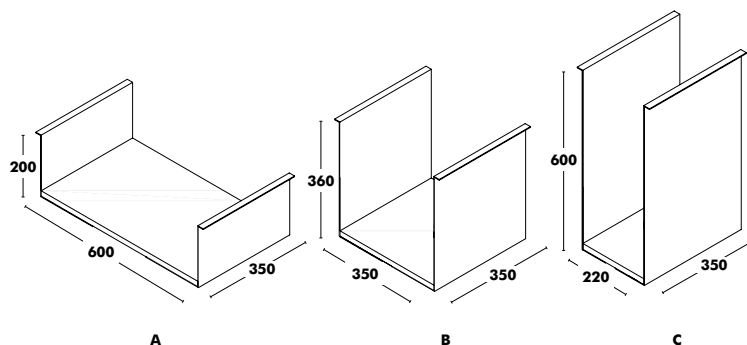

Tray & CPU Holder	Frame	Dimensions	RRP
DEPTH 350	EPOXY AND LAMINATE	A - 200x600	141 €
	+ BIRCH PLYWOOD	B - 360x350	133 €
		C - 600x220	136 €