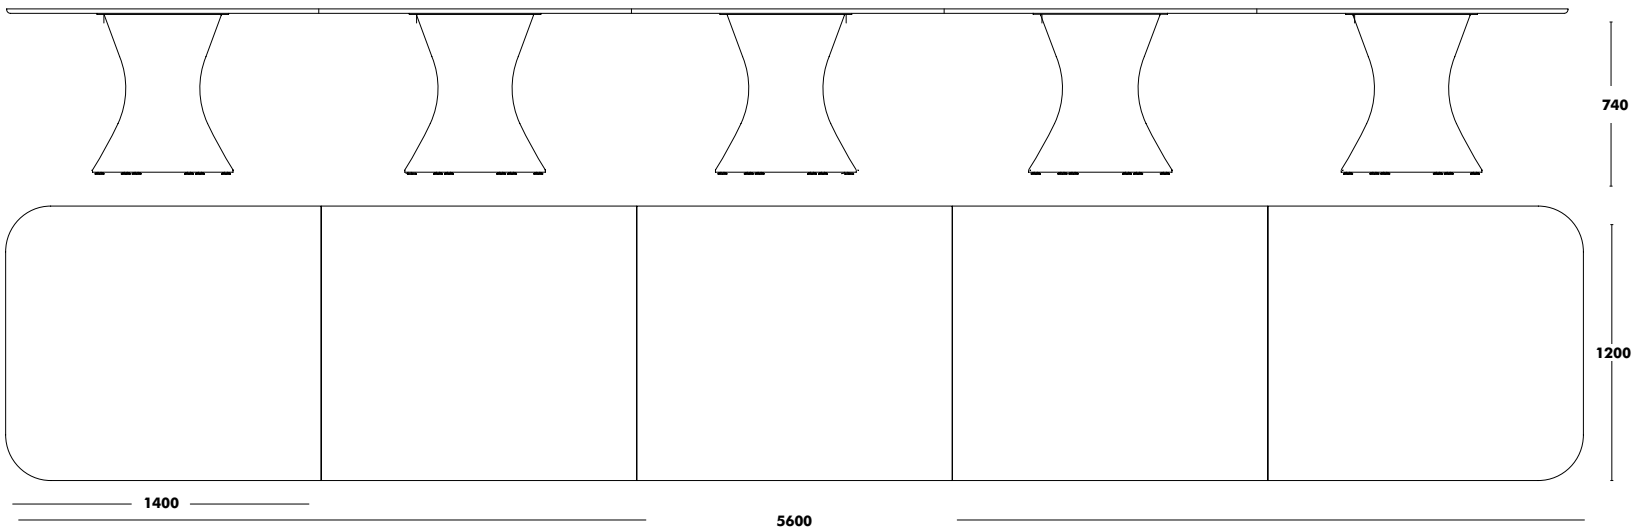

Table Sako XL Multiple

Back to index ↑

DESIGNED BY AGV ESTUDIO

Structure	Dimensions	Upholstery	Table Top	RRP
COLOUR EPOXY	MODULES OF 1400x1200	UPHOLSTERY TYPE B (CONTOUR, MOBY & MOSS)	EACH EXTRA MODULE - STAINED OAK + MDF	2.048 €
			EACH EXTRA MODULE - LAMINATE + BIRCH PLYWOOD	1.966 €
			EACH EXTRA MODULE - FENIX + BIRCH PLYWOOD	2.157 €

Continuity of grain cannot be guaranteed. Slight variation of shade might happen.
Electrification available.
Packaging for the structure + upholstery in flat pack format.
Cover replacement 340€ or 355€ when the table has electrification, per base.