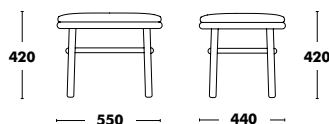

Ottoman Wood Lana

DESIGNED BY YONOH STUDIO

Frame	Seat	RRP
STAINED BEECH	A TYPE FABRIC	666 €
	B TYPE FABRIC	679 €
	C TYPE FABRIC	700 €
	K TYPE FABRIC	728 €
	D TYPE FABRIC	752 €
	L TYPE FABRIC	765 €
	COM FABRIC	666 €

WEIGHT 4,30kg
VOL. 0,17m³

COM: 60cm