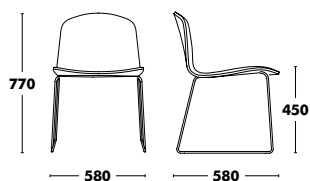

Ondarreta does not recommend lacquered structures or seats.

Accessories

 OPTION FELT GLIDES
+10 €

 **WEIGHT 5,30kg COM: 100cm**
VOL. 0,45m³

Wood Armchair Bob XL

DESIGNED BY NADIA ARRATIBEL

Frame	Seat, back & armrests	RRP
STAINED BEECH	A TYPE FABRIC	599 €
	B TYPE FABRIC	640 €
	C TYPE FABRIC	749 €
	Complete K TYPE FABRIC	786 €
	D TYPE FABRIC	836 €
	L TYPE FABRIC	942 €
	COM FABRIC	599 €
LACQUERED BEECH	A TYPE FABRIC	647 €
	B TYPE FABRIC	672 €
	C TYPE FABRIC	785 €
	Complete K TYPE FABRIC	806 €
	D TYPE FABRIC	876 €
	L TYPE FABRIC	988 €
	COM FABRIC	647 €

Accessories

 OPTION FELT GLIDES
+10 €

 **WEIGHT 7,50kg COM: 160cm**
VOL. 0,34m³

Sled Chair Bob XL

DESIGNED BY NADIA ARRATIBEL

Frame	Seat & back	RRP	
COLOUR EPOXY	STAINED BEECH	290 €	
	LACQUERED BEECH	296 €	
	Complete	A TYPE FABRIC	424 €
		B TYPE FABRIC	443 €
		C TYPE FABRIC	475 €
		K TYPE FABRIC	517 €
		D TYPE FABRIC	554 €
		L TYPE FABRIC	575 €
		COM FABRIC	424 €