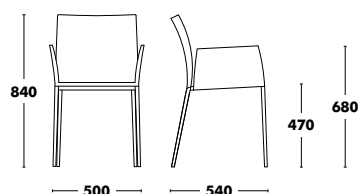

Armchair Moka

DESIGNED BY ONDARRETA TEAM

Frame	Seat & Back	RRP
COLOUR EPOXY	A TYPE FABRIC	486 €
	B TYPE FABRIC	508 €
	C TYPE FABRIC	546 €
	K TYPE FABRIC	590 €
	D TYPE FABRIC	625 €
	L TYPE FABRIC	757 €
	COM FABRIC	486 €

WEIGHT 8,30kg
VOL. 0,29m³

COM : 110cm