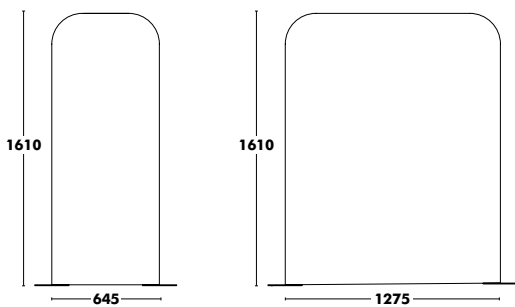

Space Divider B Ola

DESIGNED BY SILVIA CEÑAL

Dimensions	Frame	Fabric	RRP
B1 - 1610x645	COLOUR EPOXY	A TYPE FABRIC	751 €
		B TYPE FABRIC	784 €
		C TYPE FABRIC	842 €
		K TYPE FABRIC	916 €
		D TYPE FABRIC	981 €
B2 - 1610x1275	COLOUR EPOXY	A TYPE FABRIC	1.069 €
		B TYPE FABRIC	1.135 €
		C TYPE FABRIC	1.250 €
		K TYPE FABRIC	1.399 €
		D TYPE FABRIC	1.529 €

WEIGHT B1 - 1610x645 (11,6kg) / B2 - 1610x1275 (15,1kg)
COM: B1 - 180cm B2 - 360cm. Minimum width required 140cm.

Upholstery is removable in this product.