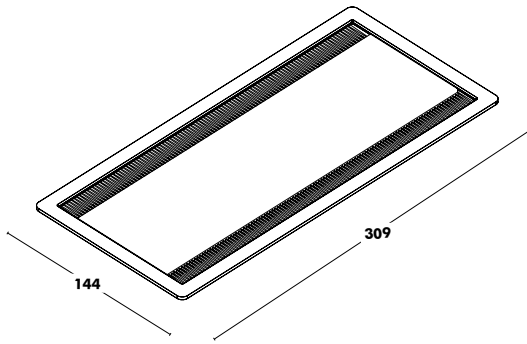

RRP **Cable tray for inlay top access**
191 €

Dimensions **Finish** **RRP**
 400x210x120 (LENGTH X WIDTH X HEIGHT) BLACK EPOXY **94 €**

Electrification Plus for Double top access

INCLUDES POWER SUPPLY CONNECT:
 3 SCHUKOS + USB CHARGE A + C + RJ45 + 1 HDMI