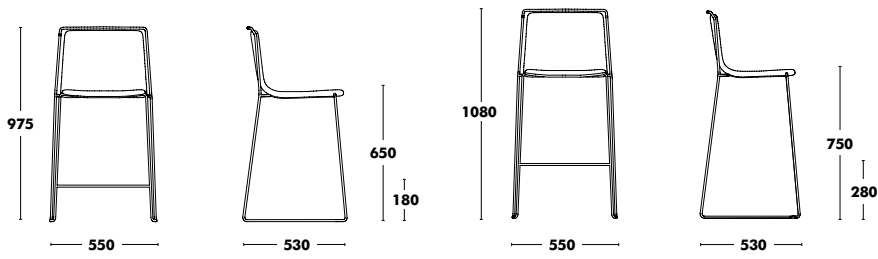

Stool H65 & H75 Alo

DESIGNED BY GABRIEL TEIXIDÓ

Frame	Seat & back	RRP H65	RRP H75
COLOUR EPOXY	A TYPE FABRIC	430 €	436 €
	B TYPE FABRIC	445 €	451 €
	C TYPE FABRIC	471 €	477 €
	K TYPE FABRIC	505 €	511 €
	D TYPE FABRIC	535 €	541 €
	L TYPE FABRIC	568 €	574 €
	COM FABRIC	430 €	436 €

Accessories

OPTION FELT GLIDES
+14 €

WEIGHT 65 (7,25kg) / 75 (7,80kg) **COM: 75cm**
VOL. 65 / 75 (0,29m³)