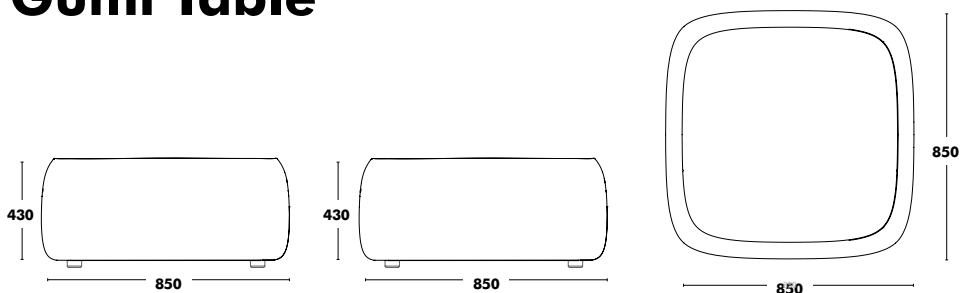

Gumi Table New!

DESIGNED BY MADE STUDIO

Table Top	Upholstery	RRP
LAMINATE + BIRCH PLYWOOD	A TYPE FABRIC - VALENCIA NOT AVAILABLE	1.180 €
	B TYPE FABRIC - BLISS OUTDOOR & SILVERTEX NOT AVAILABLE	1.224 €
	C TYPE FABRIC	1.304 €
	K TYPE FABRIC	1.401 €
FENIX + BIRCH PLYWOOD	D TYPE FABRIC	1.489 €
	A TYPE FABRIC - VALENCIA NOT AVAILABLE	1.182 €
	B TYPE FABRIC - BLISS OUTDOOR & SILVERTEX NOT AVAILABLE	1.226 €
	C TYPE FABRIC	1.306 €
	K TYPE FABRIC	1.403 €
	D TYPE FABRIC	1.491 €

Removable cover.
Ondarreta recommends specific upholsteries with easy-clean properties for this collection.
Electrification available.

Accessories

- OPTION FELT GLIDES +10 €
- LINKING KIT +37 €

WEIGHT 25 kg
VOL. 0,64m³