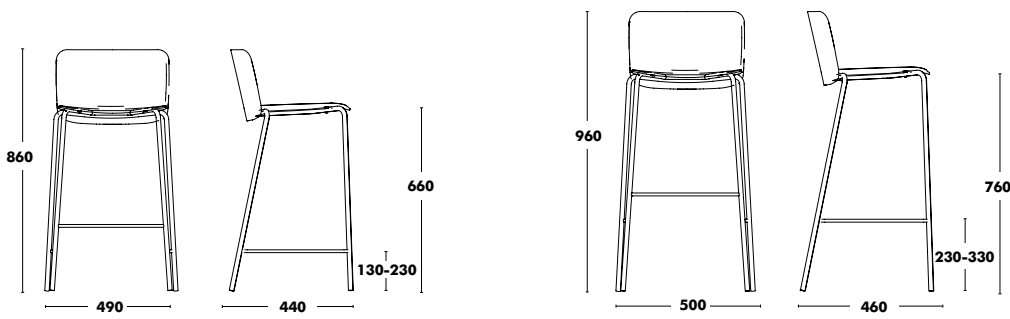

Stool Supra H65 & H75

↑
Back to index

DESIGNED BY NOTE

Height	Structure	Seat & back	Seat	RRP H65	RRP H75
65 & 75	COLOUR EPOXY	POLYPROPYLENE RAW		310 €	316 €
		POLYPROPYLENE RAW	UPHOLSTERY TYPE A	347 €	353 €
			UPHOLSTERY TYPE B	350 €	356 €
			UPHOLSTERY TYPE C	355 €	361 €
			UPHOLSTERY TYPE K	363 €	369 €
			UPHOLSTERY TYPE D	369 €	375 €
			UPHOLSTERY TYPE L	418 €	424 €
			UPHOLSTERY COM*	347 €	353 €
				443 €	449 €
				460 €	466 €
				492 €	498 €
				530 €	536 €
				564 €	570 €
				583 €	589 €
				443 €	449 €
	Complete	UPHOLSTERY TYPE A		443 €	449 €
		UPHOLSTERY TYPE B		460 €	466 €
		UPHOLSTERY TYPE C		492 €	498 €
		UPHOLSTERY TYPE K		530 €	536 €
		UPHOLSTERY TYPE D		564 €	570 €
		UPHOLSTERY TYPE L		583 €	589 €
		UPHOLSTERY COM*		443 €	449 €

Accessories

OPTION FELT GLIDES
+14 €

STACKING PIECE
INCLUDED

TROLLEY
+388 €

WEIGHT H65 **4,5kg**
H75 **4,8kg**
VOL. 0,29m³

COM Seat pad: 55cm / COM Complete: 80cm

STACKABILITY: 10 UNITS

Stool Supra Outdoor ☀

Structure	Seat & back	RRP H65	RRP H75
COLOUR EPOXY	POLYPROPYLENE RAW	370 €	376 €