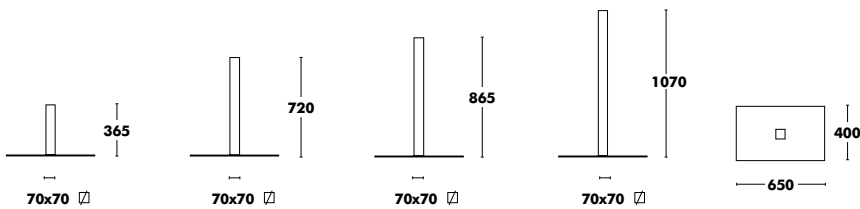

Pedestal Lac R

↑
Back to index

DESIGNED BY ONDARRETA TEAM

Base	Base Dimensions	Height	Column	RRP
COLOUR EPOXY	650x400x8	370	COLOUR EPOXY	284 €
		720		284 €
		870		289 €
		1070		296 €

Maximum Table top dimensions: For H40 1300x900 or Ø 1200. For H75 1200x800 or Ø 1100. For H90 1100x700 or Ø 1000.
Unit prices for pedestals that include a tabletop. For orders of less than 5 units of pedestals without a tabletop, there is an additional charge of €40 per pedestal.

WEIGHT 370 (22,2kg) / 720 (23,3kg) / 870 (23,9kg) / 1070 (25,5kg)