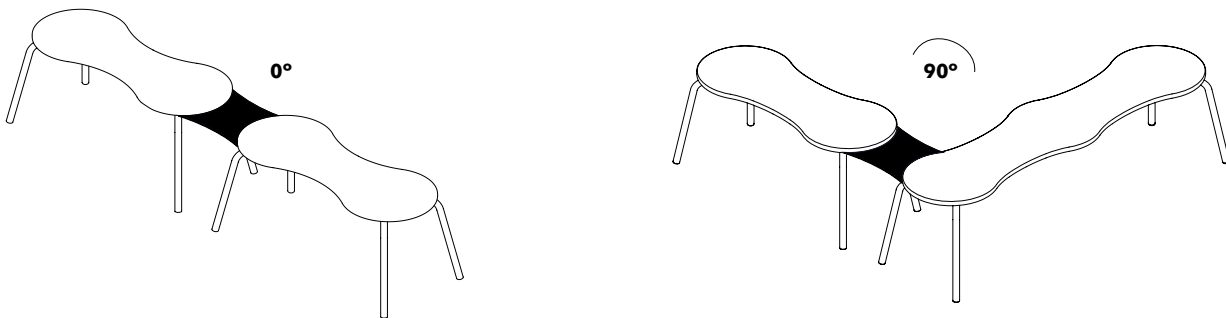

Allows two fixed positions.

Mobile Linking Piece (Colour Epoxy)	Wooden Piece	RRP
COLOUR EPOXY	STAINED OAK + BIRCH PLYWOOD	145 €
	FENIX + BIRCH PLYWOOD	156 €