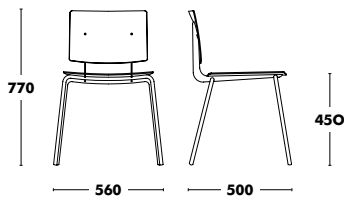

STOOL H65 DON

STOOL H75 DON

TABLE DO

EXTENDABLE TABLE DON

HIGH TABLE DON

Chair Don

DESIGNED BY NADIA ARRATIBEL

Frame	Seat	Back	RRP
COLOUR EPOXY	PHENOLIC RESIN LAMINATE	PHENOLIC RESIN LAMINATE	288 €
	A TYPE FABRIC	A TYPE FABRIC	323 €
	B TYPE FABRIC	B TYPE FABRIC	339 €
	C TYPE FABRIC	C TYPE FABRIC	366 €
	K TYPE FABRIC	K TYPE FABRIC	397 €
	D TYPE FABRIC	D TYPE FABRIC	422 €
	L TYPE FABRIC	L TYPE FABRIC	464 €
	COM FABRIC	COM FABRIC	323 €