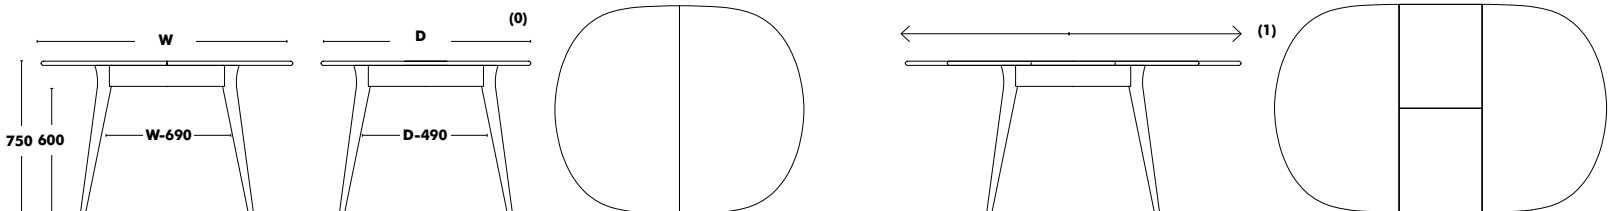

Extendable Table Mikado

DESIGNED BY NADIA ARRATIBEL

Dimensions (W x D)	Extension (1)	Frame	Table top	RRP
ø1200x1000	(1) 1600x1000	STAINED BEECH + BIRCH PLYWOOD	STAINED BEECH + BIRCH PLYWOOD	1.460 €
			LAMINATE + BIRCH PLYWOOD	1.377 €
			FÉNIX + BIRCH PLYWOOD	1.446 €
ø1400x1200	(1) 1800x1200	STAINED BEECH + BIRCH PLYWOOD	STAINED BEECH + BIRCH PLYWOOD	1.664 €
			LAMINATE + BIRCH PLYWOOD	1.571 €
			FÉNIX + BIRCH PLYWOOD	1.664 €

Ondarreeta recommends Nude Stained Beech frame.

HEIGHT 750mm
WEIGHT 1200x1000 (33kg) / 1400x1200 (34kg)