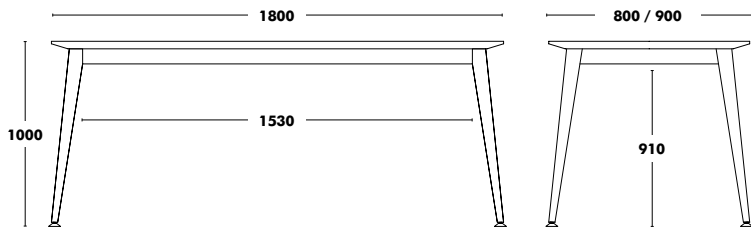

HEIGHT 750mm

WEIGHT 1300x900 (68kg) / 1500x900 (75kg) / 1800x900 (86kg) / 1800x1000 (96kg) / 2000x900 (94kg) / 2000x1000 (105kg)

Double Table Don

DESIGNED BY NADIA ARRATIBEL

Dimensions	Frame	Table top	RRP
2800x900	COLOUR EPOXY	LAMINATE + BIRCH PLYWOOD	2.218 €
		FENIX + BIRCH PLYWOOD	2.369 €
3400x1000	COLOUR EPOXY	LAMINATE + BIRCH PLYWOOD	2.759 €
		FENIX + BIRCH PLYWOOD	3.085 €
3800x1000	COLOUR EPOXY	LAMINATE + BIRCH PLYWOOD	3.566 €
		FENIX + BIRCH PLYWOOD	3.727 €

HEIGHT 750mm

WEIGHT 2800x900 (**93kg**) / 3400x1000 (**118kg**) / 3800x1000 (**128kg**)

High Table Don

DESIGNED BY NADIA ARRATIBEL

Dimensions	Frame	Table top	RRP
1500x800	COLOUR EPOXY	STAINED BEECH + MDF	1.228 €
		STAINED OAK + MDF	1.266 €
		LAMINATE + BIRCH PLYWOOD	1.488 €
		FENIX + BIRCH PLYWOOD	1.582 €
1800x800	COLOUR EPOXY	STAINED BEECH + MDF	1.735 €
		STAINED OAK + MDF	1.801 €
		LAMINATE + BIRCH PLYWOOD	1.787 €
		FENIX + BIRCH PLYWOOD	1.956 €
2000x800	COLOUR EPOXY	STAINED BEECH + MDF	1.791 €
		STAINED OAK + MDF	1.866 €
		LAMINATE + BIRCH PLYWOOD	1.887 €
		FENIX + BIRCH PLYWOOD	2.035 €
2200x900	COLOUR EPOXY	STAINED BEECH + MDF	1.858 €
		STAINED OAK + MDF	1.932 €
		LAMINATE + BIRCH PLYWOOD	2.165 €
		FENIX + BIRCH PLYWOOD	2.313 €