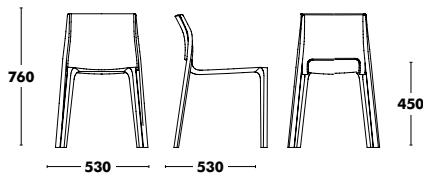

Chair Silu

DESIGNED BY BEN VAN BERKEL / UNSTUDIO

Frame & Seat & back	Seat	Stacker	RRP
STAINED OAK		POLYPROPYLENE*	555 €
STAINED OAK	A TYPE FABRIC	A TYPE FABRIC	676 €
	B TYPE FABRIC	B TYPE FABRIC	690 €
	C TYPE FABRIC	C TYPE FABRIC	715 €
	K TYPE FABRIC	K TYPE FABRIC	746 €
	D TYPE FABRIC	D TYPE FABRIC	773 €
	L TYPE FABRIC	L TYPE FABRIC	838 €
	COM FABRIC*	COM FABRIC*	676 €

Stacking piece available only in Silk, Cognac or Black Polypropylene.
In case of upholstered seat pad, the stacking piece will always be upholstered. In case Polypropylene stacking piece wanted, specify.
To stack frequently, Ondarreta recommends the stacking piece in Polypropylene.
*COM: availability on request.

Accessories

OPTION FELT GLIDES
+10 €

STACKING PIECE
INCLUDED

TROLLEY
+520 €

WEIGHT 6kg
VOL. 0,34m³

COM Seat pad: 45cm
STACKABILITY: 6 UNITS