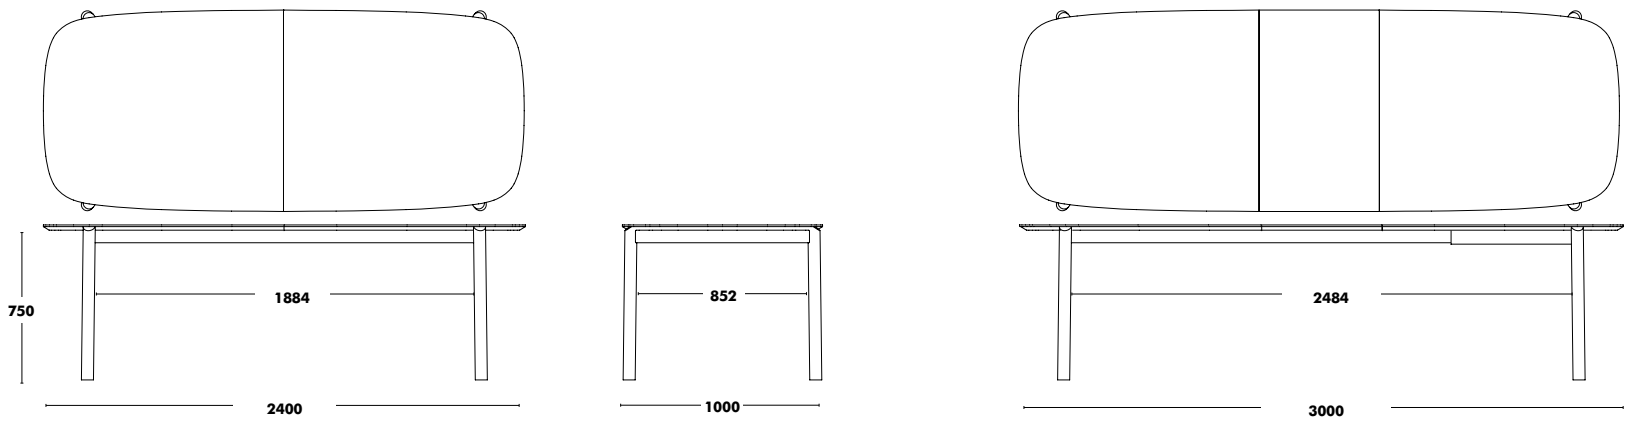

Table Juno Rectangular Extendable

DESIGNED BY MADE STUDIO

Back to index ↑

Dimensions	Extendable to	Structure	Table top	RRP
1200x900	1650x900	STAINED OAK	STAINED OAK + MDF PLAIN LAMINATE + MDF FENIX + MDF	1.899 € 1.948 € 2.020 €
1500x900	2000x900	STAINED OAK	STAINED OAK + MDF PLAIN LAMINATE + MDF FENIX + MDF	2.182 € 2.141 € 2.164 €
1600x900	2100x900	STAINED OAK	STAINED OAK + MDF PLAIN LAMINATE + MDF FENIX + MDF	2.200 € 2.153 € 2.246 €
1800x900	2300x900	STAINED OAK	STAINED OAK + MDF PLAIN LAMINATE + MDF FENIX + MDF	2.311 € 2.376 € 2.451 €
2000x1000	2600x1000	STAINED OAK	STAINED OAK + MDF PLAIN LAMINATE + MDF FENIX + MDF	2.404 € 2.432 € 2.582 €
2200x1000	2800X1000	STAINED OAK	STAINED OAK + MDF PLAIN LAMINATE + MDF FENIX + MDF	2.621 € 2.653 € 2.804 €
2400X1000	3000X1000	STAINED OAK	STAINED OAK + MDF PLAIN LAMINATE + MDF FENIX + MDF	2.690 € 2.714 € 2.891 €

Colour options for frame: black or linen epoxies.
Plain laminate: white, silk, anthracite grey and black. The extension for plain laminate top tables and Fenix will be in the same colourway.
Extension for oak table top: laquered MDF in linen or black (same colour as frame).
Coarse grain for oak material.

WEIGHT 1200x900 (**44kg**) / 1500x900 (**48kg**) / 1600x900 (**50kg**) / 1800x900 (**52kg**) / 2000x1000 (**67kg**) / 2200x1000 (**71kg**) / 2400X1000 (**75kg**)