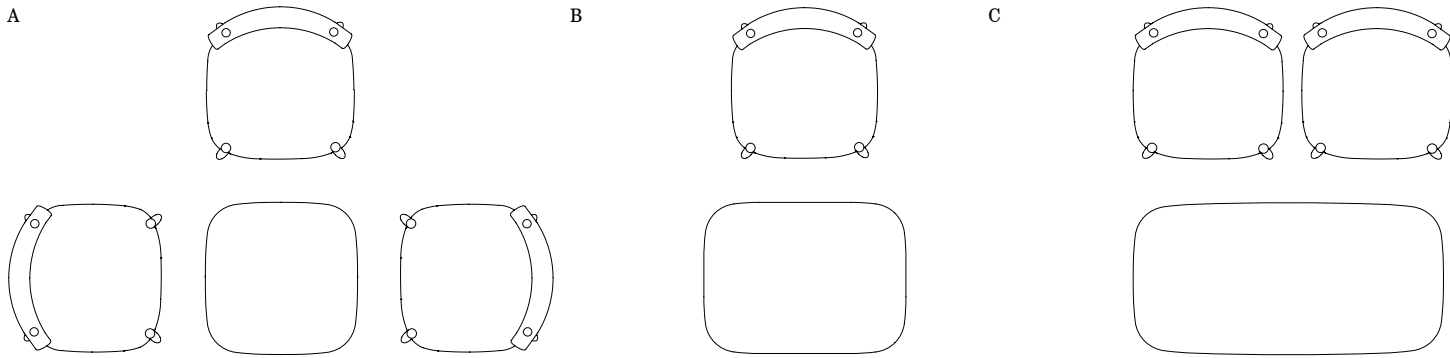

Colour options for fittings: black, linen and mocha.

HEIGHT 750 mm

WEIGHT 800x800 (20kg) / 1250x1250 (40kg) / 1350x800 (30kg) / 1850x900 (43kg)

Table Mibu arrangement proposal

Low Table Mibu - (A) 600x600 / (B) 800x600 / (C) 1200x600
MIBU LOUNGE