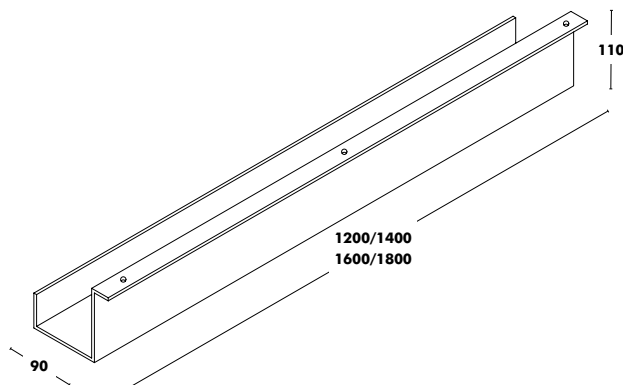

Cable Guide Tray	Dimensions (Length)	RRP
	1200	125 €
	1400	129 €
	1600	133 €
	1800	140 €