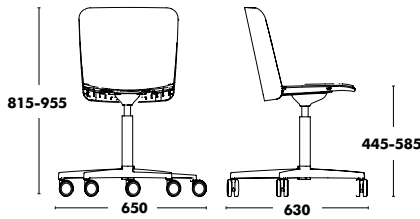

Chair Supra Swivel with castors

↑
Back to index

DESIGNED BY NOTE

Structure	Seat & Back	Seat	RRP
COLOUR EPOXY	POLYPROPYLENE RAW		423 €
	POLYPROPYLENE RAW		
		UPHOLSTERY TYPE A	459 €
		UPHOLSTERY TYPE B	462 €
		UPHOLSTERY TYPE C	468 €
		UPHOLSTERY TYPE K	475 €
		UPHOLSTERY TYPE D	481 €
		UPHOLSTERY TYPE L	530 €
		UPHOLSTERY COM*	459 €
			558 €
	UPHOLSTERY TYPE A		577 €
	UPHOLSTERY TYPE B		611 €
	UPHOLSTERY TYPE C		652 €
	UPHOLSTERY TYPE K		689 €
	UPHOLSTERY TYPE D		716 €
	UPHOLSTERY TYPE L		558 €
	UPHOLSTERY COM*		
			558 €

Epoxy colour options for the swivel base: Dune, Brique, Biscay Blue and Black.
The colour of the castors will always match the chosen colour for the structure.

WEIGHT 8,7kg / VOL. 0,34m³

COM Seat pad: 55cm / COM Complete:100