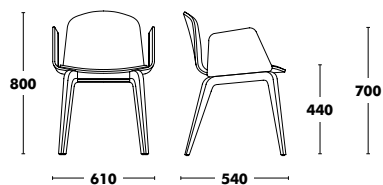

Frame	Seat & back	RRP	
STAINED BEECH	STAINED BEECH	393 €	
	LACQUERED BEECH	422 €	
	Complete	A TYPE FABRIC	438 €
		B TYPE FABRIC	453 €
		C TYPE FABRIC	520 €
		K TYPE FABRIC	549 €
		D TYPE FABRIC	596 €
		L TYPE FABRIC	644 €
	COM FABRIC	438 €	
	LACQUERED BEECH	STAINED BEECH	428 €
LACQUERED BEECH		435 €	
Complete		A TYPE FABRIC	464 €
		B TYPE FABRIC	478 €
		C TYPE FABRIC	549 €
		K TYPE FABRIC	562 €
		D TYPE FABRIC	629 €
		L TYPE FABRIC	675 €
COM FABRIC		464 €	

Ondarreta does not recommend lacquered structures or seats.

Accessories

 OPTION FELT GLIDES
+10 €

 **WEIGHT 5,30kg COM: 100cm**
VOL. 0,45m³

Wood Armchair Bob XL

DESIGNED BY NADIA ARRATIBEL

Frame	Seat, back & armrests	RRP
STAINED BEECH	A TYPE FABRIC	599 €
	B TYPE FABRIC	640 €
	C TYPE FABRIC	749 €
	Complete K TYPE FABRIC	786 €
	D TYPE FABRIC	836 €
	L TYPE FABRIC	942 €
	COM FABRIC	599 €
LACQUERED BEECH	A TYPE FABRIC	647 €
	B TYPE FABRIC	672 €
	C TYPE FABRIC	785 €
	Complete K TYPE FABRIC	806 €
	D TYPE FABRIC	876 €
	L TYPE FABRIC	988 €
	COM FABRIC	647 €