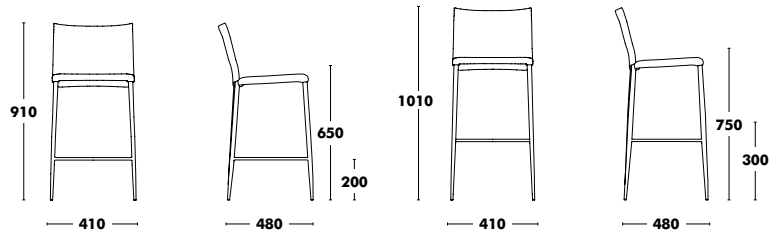

Stool H65 & H75 Moka

DESIGNED BY ONDARRETA TEAM

Frame	Seat & Back	RRP H65	RRP H75
COLOUR EPOXY	A TYPE FABRIC	394 €	400 €
	B TYPE FABRIC	412 €	418 €
	C TYPE FABRIC	446 €	452 €
	K TYPE FABRIC	483 €	489 €
	D TYPE FABRIC	512 €	518 €
	L TYPE FABRIC	549 €	555 €
	COM FABRIC	394 €	400 €

Footrest in Stainless Steel.

WEIGHT 65 (6,4kg) / 75 (6,6kg)
VOL. 0,29m³

COM: 90cm