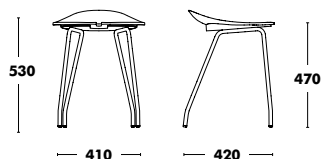

Stool H47 Ant

DESIGNED BY PASCUAL SALVADOR

Height	Frame	Seat	RRP
47	COLOUR EPOXY	POLYPROPYLENE	175 €

Accessories

OPTION FELT GLIDES
+14 €

WEIGHT 47 (3,9kg)
VOL. 47 (2) (0,22m³) 47 (1) (0,17m³)