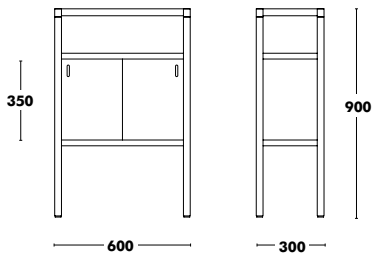

Cabinet Dry Out with door modules (indoor) New!

Back to index ↑

DESIGNED BY BLUE DESIGN & ONDARRETA TEAM

Dimensions	Cabinet	Shelves	Sliding Doors	RRP
600x300x900	ALUMINIUM EPOXY COLOUR	LACQUERED WOOD	TRANSLUCID METHACRYLATE	1.230 €
1200x450x550	ALUMINIUM EPOXY COLOUR	LACQUERED WOOD	TRANSLUCID METHACRYLATE	1.515 €
1500x450x550	ALUMINIUM EPOXY COLOUR	LACQUERED WOOD	TRANSLUCID METHACRYLATE	1.776 €

Levellers included.
Lacquered wooden shelves in the same colour as the frame.
For indoor use only.
Dry Out colours available: Linen, Anthracite, Brique and Green Forest.

Accessories

CASTORS:
+159 €

WEIGHT 600x300x900 (22kg) / 1200x300x900 (34kg) / 1500x450x550 (50kg)