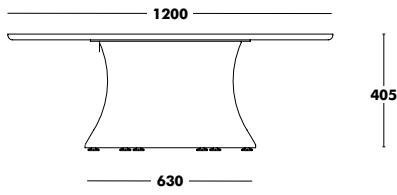

Low Table Sako XL

↑
Back to index

DESIGNED BY AGV ESTUDIO

Structure	Dimensions	Upholstery	Table top	RRP
COLOUR EPOXY	Ø1200	UPHOLSTERY TYPE B (CONTOUR, MOBY & MOSS)	STAINED OAK + MDF LAMINATE + BIRCH PLYWOOD FENIX + BIRCH PLYWOOD	1.616 € 1.590 € 1.667 €
	Ø1300	UPHOLSTERY TYPE B (CONTOUR, MOBY & MOSS)	STAINED OAK + MDF LAMINATE + BIRCH PLYWOOD FENIX + BIRCH PLYWOOD	1.847 € 1.838 € 1.914 €
	Ø1400*	UPHOLSTERY TYPE B (CONTOUR, MOBY & MOSS)	STAINED OAK + MDF LAMINATE + BIRCH PLYWOOD FENIX + BIRCH PLYWOOD	1.899 € 2.011 € 2.622 €

Electrification available.

Packaging for the structure + upholstery in flat pack format.

Cover replacement 291€ or 308€ when the table has electrification.

1400x1400 table top laminate + birch plywood only available on selected laminates: White Wood, Black Wood, White, Halifax, Tobacco and Anthracite.

HEIGHT 405

WEIGHT Ø1200 (56.5kg) / Ø1300 (60kg) / Ø1400 (64kg)