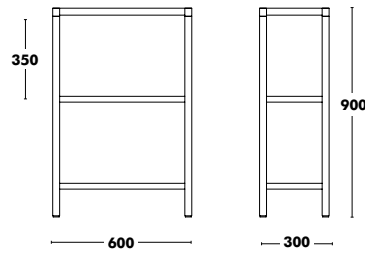

Accessories

 CASTORS:
+159 €

 **WEIGHT** 820x350x900 (18kg) / 1200x350x900 (22kg)

Cabinet Dry Out **New!**

↑
Back to index

600x300x900 Composition 1

600x300x900 Composition 2

600x300x900 Composition 3