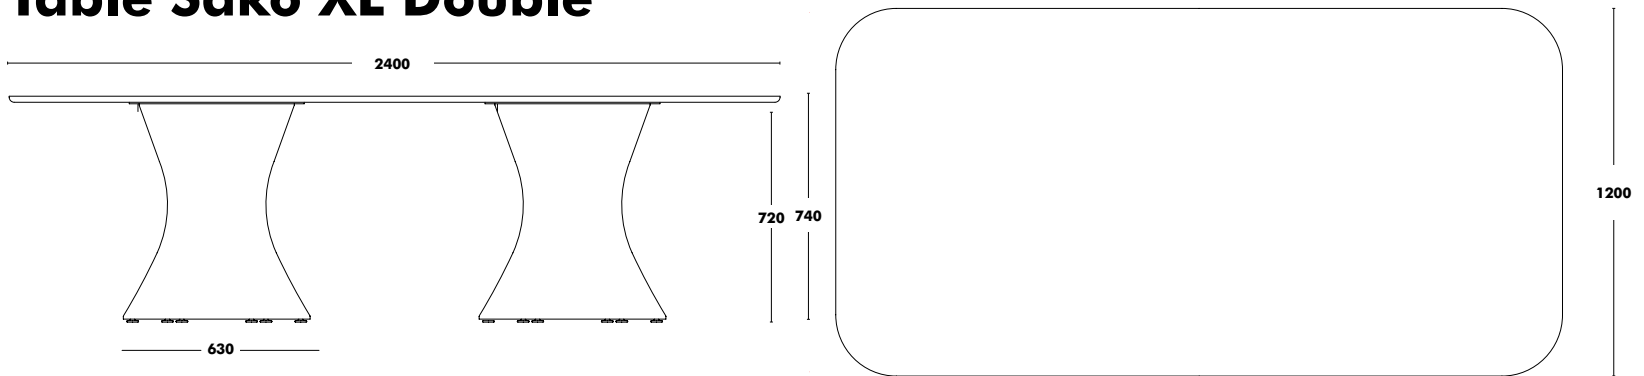

HEIGHT 740

WEIGHT Ø1200 (57.7kg) / Ø1300 (60.7kg) / Ø1400 (63.7kg)

Table Sako XL Double

DESIGNED BY AGV ESTUDIO

Structure	Dimensions	Upholstery	Table Top	RRP
COLOUR EPOXY	2400x1200	UPHOLSTERY TYPE B (CONTOUR, MOBY & MOSS)	STAINED OAK + MDF LAMINATE + BIRCH PLYWOOD FENIX + BIRCH PLYWOOD	3.266 € 3.075 € 3.234 €