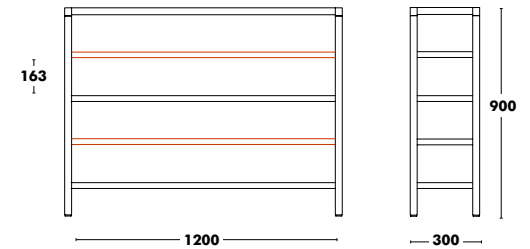

1200x300x900 Composition 3