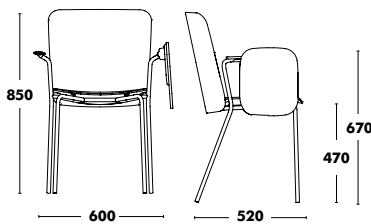

WEIGHT 5,6kg
VOL. 0,34m³

COM Seat pad: 55cm / COM Complete: 110cm

STACKABILITY: 20 UNITS

Armchair Supra Outdoor

Structure	Seat & back	RRP
COLOUR EPOXY	POLYPROPYLENE RAW	328 €

Armchair Supra with writing pannel