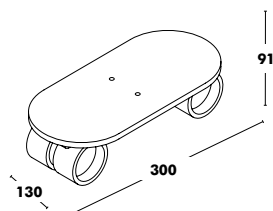

Rack Ola

Dimensions	Frame	RRP
450x258x25	COLOUR EPOXY	40 €

Shelf Ola

Dimensions	Frame	RRP
450x258x105	COLOUR EPOXY	44 €

Box / Planter

Dimensions	Frame	RRP
450x258x105	COLOUR EPOXY	142 €

Castors Ola

Dimensions	Frame	RRP
300x85x130	COLOUR EPOXY	157 €