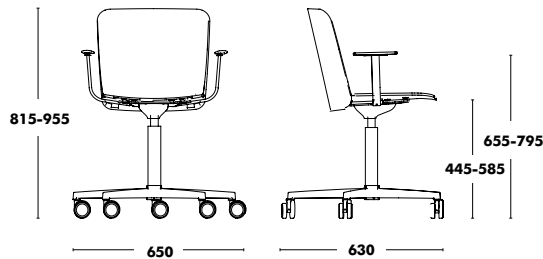

Armchair Supra Swivel with castors

DESIGNED BY NOTE

Structure	Seat & Back	Seat	RRP
COLOUR EPOXY	POLYPROPYLENE RAW		568 €
	POLYPROPYLENE RAW		
		UPHOLSTERY TYPE A	599 €
		UPHOLSTERY TYPE B	603 €
		UPHOLSTERY TYPE C	608 €
		UPHOLSTERY TYPE K	615 €
		UPHOLSTERY TYPE D	622 €
		UPHOLSTERY TYPE L	671 €
		UPHOLSTERY COM*	599 €
			702 €
	UPHOLSTERY TYPE A		721 €
	UPHOLSTERY TYPE B		755 €
	UPHOLSTERY TYPE C		796 €
	UPHOLSTERY TYPE K		833 €
	UPHOLSTERY TYPE D		860 €
	UPHOLSTERY TYPE L		702 €
	UPHOLSTERY COM*		
			702 €

Epoxy colour options for the swivel base: Dune, Brique, Biscay Blue and Black.
The colour of the castors will always match the chosen colour for the structure
Option for polypropylene armrests available for the polypropylene chair with seat pad. If not specified, the armrest will be upholstered.

WEIGHT 9,6kg
VOL. 0,34m³

COM Seat pad: 55cm / COM Complete: 100cm