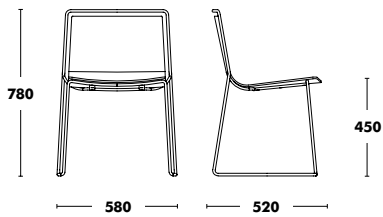

CHAIR ALO

LOUNGE ALO

STOOL H65 ALO

STOOL H75 ALO

Chair Alo

DESIGNED BY GABRIEL TEIXIDÓ

Frame	Seat & back	RRP
COLOUR EPOXY	A TYPE FABRIC	366 €
	B TYPE FABRIC	384 €
	C TYPE FABRIC	414 €
	K TYPE FABRIC	450 €
	D TYPE FABRIC	523 €
	L TYPE FABRIC	556 €
	COM FABRIC	366 €