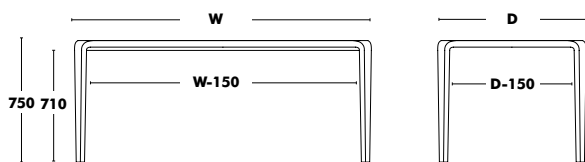

Table Silu

DESIGNED BY BEN VAN BERKEL / UNSTUDIO

Dimensions (W x D)	Frame & Table top	RRP
1600x900	STAINED OAK	2.774 €
2000x900	STAINED OAK	3.226 €
2400x1000	STAINED OAK	3.596 €

Coarse grain for oak material.

HEIGHT 750cm
WEIGHT 1600x900 (44kg) / 2000x900 (54kg) / 2400x1000 (70kg)