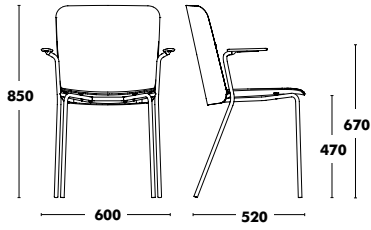

Armchair Supra

DESIGNED BY NOTE

Structure	Seat & back	Seat	RRP
COLOUR EPOXY	POLYPROPYLENE RAW		277 €
	POLYPROPYLENE RAW		
		UPHOLSTERY TYPE A	339 €
		UPHOLSTERY TYPE B	342 €
		UPHOLSTERY TYPE C	348 €
	Seat pad	UPHOLSTERY TYPE K	354 €
		UPHOLSTERY TYPE D	361 €
		UPHOLSTERY TYPE L	411 €
		UPHOLSTERY COM*	339 €
	UPHOLSTERY TYPE A		408 €
	UPHOLSTERY TYPE B		426 €
Complete	UPHOLSTERY TYPE C		459 €
	UPHOLSTERY TYPE K		499 €
	UPHOLSTERY TYPE D		535 €
	UPHOLSTERY TYPE L		561 €
	UPHOLSTERY COM*		408 €

Option for polypropylene armrests available for the polypropylene chair with seat pad. If not specified, the armrest will be upholstered.

Accessories

OPTION FELT GLIDES
+14 €

STACKING PIECE
INCLUDED

TROLLEY
+355 €

WEIGHT 5,6kg
VOL. 0,34m³

COM Seat pad: 55cm / COM Complete: 110cm

STACKABILITY: 20 UNITS

Armchair Supra Outdoor

Structure	Seat & back	RRP
COLOUR EPOXY	POLYPROPYLENE RAW	328 €