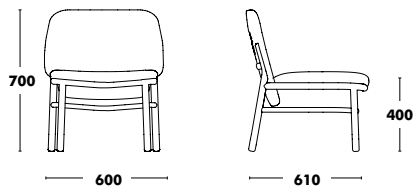

WEIGHT 8,9kg
VOL. 0,45m³

COM: 155cm

Easy Chair Wood Low Back Lana

DESIGNED BY YONOH STUDIO

Frame	Seat	Back	RRP
STAINED BEECH	A TYPE FABRIC	A TYPE FABRIC	813 €
	B TYPE FABRIC	B TYPE FABRIC	842 €
	C TYPE FABRIC	C TYPE FABRIC	887 €
	K TYPE FABRIC	K TYPE FABRIC	913 €
	D TYPE FABRIC	D TYPE FABRIC	985 €
	L TYPE FABRIC	L TYPE FABRIC	1.041 €
	COM FABRIC	COM FABRIC	813 €