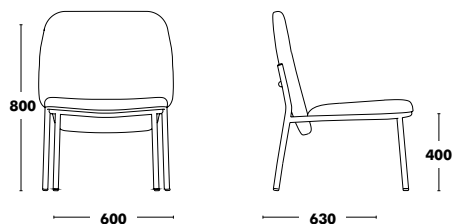

Easy Chair Steel High Back Lana

DESIGNED BY YONOH STUDIO

Frame	Seat	Back	RRP
COLOUR EPOXY	A TYPE FABRIC	A TYPE FABRIC	636 €
	B TYPE FABRIC	B TYPE FABRIC	662 €
	C TYPE FABRIC	C TYPE FABRIC	709 €
	K TYPE FABRIC	K TYPE FABRIC	769 €
	D TYPE FABRIC	D TYPE FABRIC	822 €
	L TYPE FABRIC	L TYPE FABRIC	884 €
	COM FABRIC	COM FABRIC	636 €

WEIGHT 8,90kg
VOL. 0,45m³

COM: 135cm