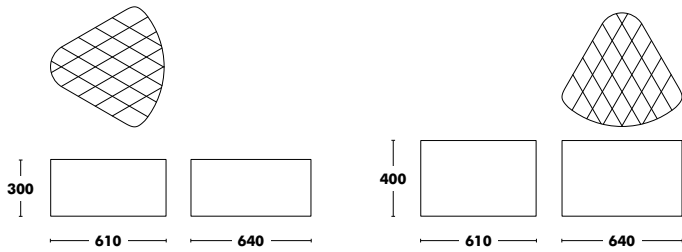

DESIGNED BY NADIA ARRATIBEL

PUF H30 AIA

PUF H40 AIA

Puf Aia

↑
Back to index

DESIGNED BY NADIA ARRATIBEL

Seat H30	RRP
A TYPE FABRIC	320 €
B TYPE FABRIC	341 €
C TYPE FABRIC	376 €
K TYPE FABRIC	416 €
D TYPE FABRIC	450 €