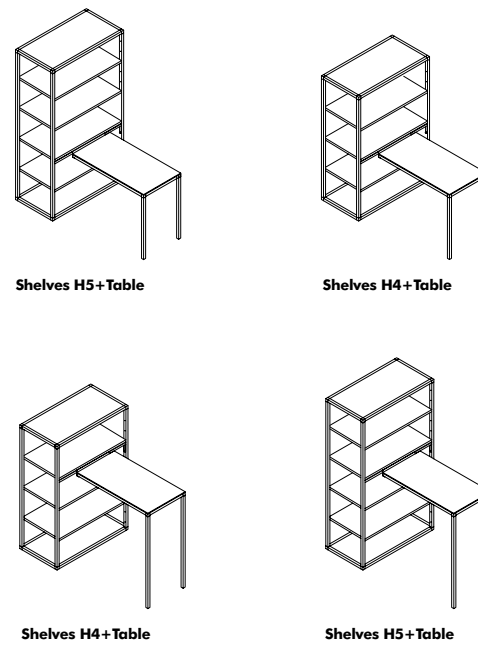

*Plastic Waterproof Container: 315 € (900x350) / 344 € (1320x350)

Table + Shelves Connecting piece

Height	Crossbar	Recommended table dimensions
750/1000	A - 840	600x600 600x1200 800x800 800x1400
	B - 1260	900x900 900x1800