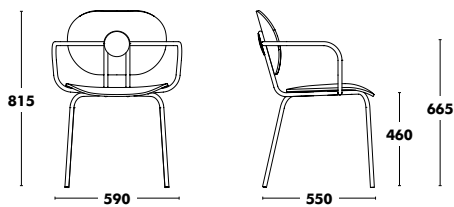

Chair Hari Outdoor

Structure	Seat & Back	RRP
COLOUR EPOXY	POLYPROPYLENE	239 €

WEIGHT 4,8kg
VOL. 0,34m³

STACKABILITY: : 5 UNITS

Armchair Hari

↑
Back to index

DESIGNED BY ESTUDI{H}AC

Structure	Seat	Back	RRP
COLOUR EPOXY	POLYPROPYLENE	POLYPROPYLENE	353 €
	A TYPE FABRIC	POLYPROPYLENE	390 €
	B TYPE FABRIC		394 €
	C TYPE FABRIC		404 €
	K TYPE FABRIC		415 €
	D TYPE FABRIC		423 €
	L TYPE FABRIC		457 €
	COM FABRIC		390 €
	A TYPE FABRIC	STAINED BEECH	440 €
	B TYPE FABRIC		450 €
	C TYPE FABRIC		468 €
	K TYPE FABRIC		489 €
	D TYPE FABRIC		509 €
	L TYPE FABRIC		524 €
	COM FABRIC		440 €
	STAINED OAK	STAINED OAK	459 €
	A TYPE FABRIC	STAINED OAK	476 €
	B TYPE FABRIC		486 €
	C TYPE FABRIC		503 €
	K TYPE FABRIC		525 €
	D TYPE FABRIC		544 €
	L TYPE FABRIC		559 €
	COM FABRIC		476 €
	A TYPE FABRIC	A TYPE FABRIC	461 €
	B TYPE FABRIC	B TYPE FABRIC	480 €
	C TYPE FABRIC	C TYPE FABRIC	510 €
	K TYPE FABRIC	K TYPE FABRIC	550 €
	D TYPE FABRIC	D TYPE FABRIC	585 €
	L TYPE FABRIC	L TYPE FABRIC	613 €
	COM FABRIC	COM FABRIC	461 €