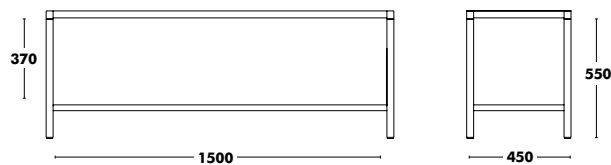

1500x450x550 Composition 1