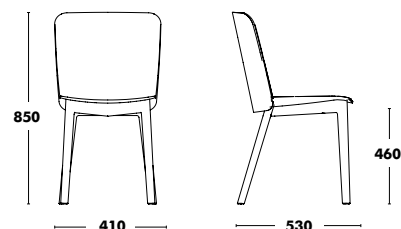

Chair Supra Wood

DESIGNED BY NOTE

Structure	Seat & back	Seat	RRP
STAINED OAK	POLYPROPYLENE RAW		404 €
	POLYPROPYLENE RAW		
		UPHOLSTERY TYPE A	437 €
		UPHOLSTERY TYPE B	440 €
		UPHOLSTERY TYPE C	446 €
	Seat pad	UPHOLSTERY TYPE K	453 €
		UPHOLSTERY TYPE D	459 €
		UPHOLSTERY TYPE L	508 €
		UPHOLSTERY COM*	437 €
	Complete	UPHOLSTERY TYPE A	539 €
		UPHOLSTERY TYPE B	557 €
		UPHOLSTERY TYPE C	591 €
		UPHOLSTERY TYPE K	632 €
		UPHOLSTERY TYPE D	668 €
		UPHOLSTERY TYPE L	696 €
		UPHOLSTERY COM*	539 €

Accessories

OPTION FELT GLIDES
+10 €

WEIGHT 8,3kg
VOL. 0,45m³

COM Seat pad: 55cm / COM Complete: 100cm