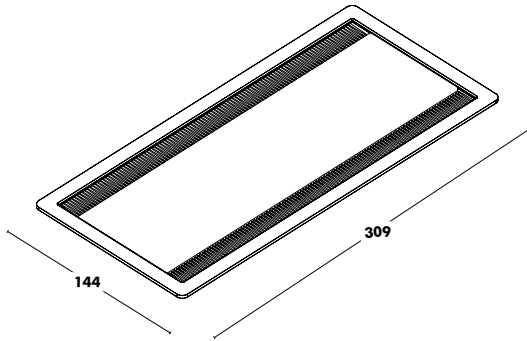

Top Access Double Access (Black/White)