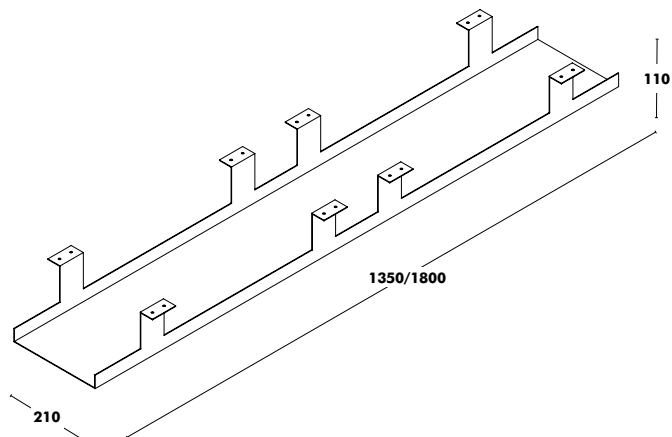

Vertical cable tidy (Black/White)*

RRP **Power Cord (2m) (Black)**
67 €

RRP
 FOR POWER SUPPLY CONNECT, STANDARD SCHUKO CONNECTION **30 €**

***Only for H745 Tables.**

Accessories Dry

↑
Back to index

Central Cable Guide Tray	Dimensions (Length)	RRP
COLOUR EPOXY	900	126 €
	1350	129 €
	1800	138 €