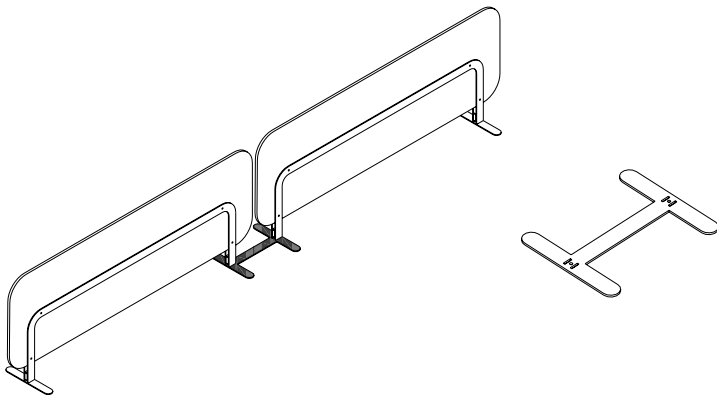

Double

Dimensions	Structure	RRP
240x200x3	COLOUR EPOXY	36 €

To join two dividers longitudinally.

Coin