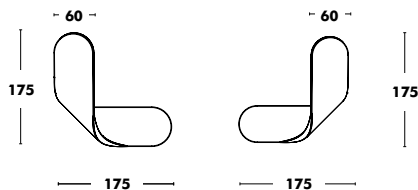

Ele Wall

DESIGNED BY EDUARDO CÁMARA & PATRICIA IBÁÑEZ

Dimensions	Finish	RRP
ELE WALL X & Y	STAINED OAK - NATURAL	218 €

Pack of two hangers: Ele X & Ele Y.
Allows for more than 9 different configurations.
Check the availability and leadtimes for other colours of stained oak.
Additional cost for special packaging: 40€ RRP.

WEIGHT (0,24kg)
VOL. (0,004m³)