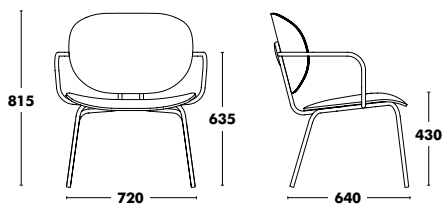

Lounge Hari Armrest

DESIGNED BY ESTUDI(H)AC

Structure	Seat	Back	RRP
COLOUR EPOXY	STAINED OAK	STAINED OAK	509 €
	A TYPE FABRIC	STAINED OAK	535 €
	B TYPE FABRIC		546 €
	C TYPE FABRIC		567 €
	K TYPE FABRIC		593 €
	D TYPE FABRIC		616 €
	L TYPE FABRIC		641 €
	COM FABRIC		535 €
	A TYPE FABRIC	A TYPE FABRIC	547 €
	B TYPE FABRIC	B TYPE FABRIC	572 €
	C TYPE FABRIC	C TYPE FABRIC	614 €
	K TYPE FABRIC	K TYPE FABRIC	662 €
	D TYPE FABRIC	D TYPE FABRIC	701 €
	L TYPE FABRIC	L TYPE FABRIC	790 €
	COM FABRIC	COM FABRIC	547 €

Accessories

OPTION FELT GLIDES
+14 €

WEIGHT 11,6kg   **COM: 110cm**
VOL. 0,45m³