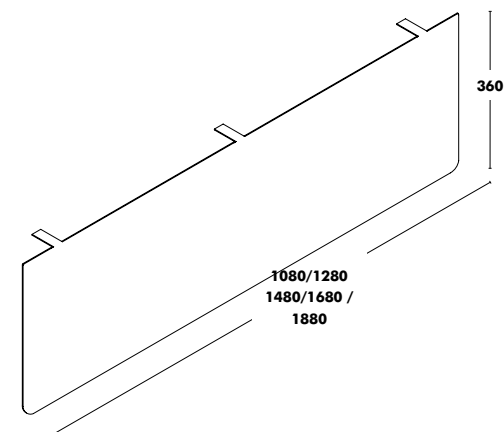

Cable Guide Tray	Dimensions (Length)	RRP
	1200	125 €
	1400	129 €
	1600	133 €
	1800	140 €

Protector screen (Colour Epoxy)	Dimensions (Length)	RRP
	1080 SUGGESTION FOR 1400 TABLE TOP	109 €
	1280 SUGGESTION FOR 1600 TABLE TOP	122 €
	1480 SUGGESTION FOR 1800 TABLE TOP	139 €
	1680 SUGGESTION FOR 2000 TABLE TOP	155 €
	1880 SUGGESTION FOR 2200 TABLE TOP	171 €