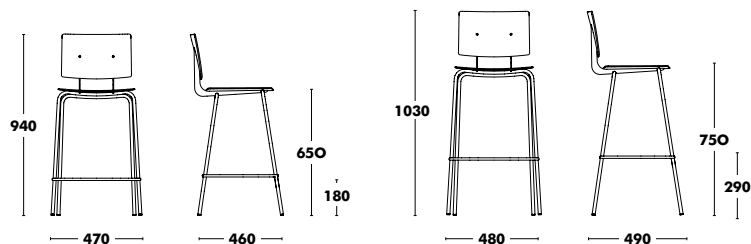

Swivel Chair Don

DESIGNED BY NADIA ARRATIBEL

Frame	Seat	Back	RRP
COLOUR EPOXY	PHENOLIC RESIN LAMINATE	PHENOLIC RESIN LAMINATE	422 €
	A TYPE FABRIC	A TYPE FABRIC	461 €
	B TYPE FABRIC	B TYPE FABRIC	478 €
	C TYPE FABRIC	C TYPE FABRIC	504 €
	K TYPE FABRIC	K TYPE FABRIC	536 €
	D TYPE FABRIC	D TYPE FABRIC	560 €
	L TYPE FABRIC	L TYPE FABRIC	603 €
	COM FABRIC	COM FABRIC	461 €

Accessories

OPTION FELT GLIDES
+14 €

WEIGHT 7,55kg   **COM: 80cm**
VOL. 0,34m³

Stool H65 & H75 Don

DESIGNED BY NADIA ARRATIBEL

Frame	Seat	Back	RRP H65	RRP H75
COLOUR EPOXY	PHENOLIC RESIN LAMINATE	PHENOLIC RESIN LAMINATE	374 €	380 €
	A TYPE FABRIC	A TYPE FABRIC	384 €	390 €
	B TYPE FABRIC	B TYPE FABRIC	397 €	403 €
	C TYPE FABRIC	C TYPE FABRIC	420 €	426 €
	K TYPE FABRIC	K TYPE FABRIC	448 €	454 €
	D TYPE FABRIC	D TYPE FABRIC	471 €	477 €
	L TYPE FABRIC	L TYPE FABRIC	509 €	515 €
	COM FABRIC	COM FABRIC	384 €	390 €

Accessories

OPTION FELT GLIDES
+14 €

WEIGHT 65 (6,4kg) / 75 (6,7kg)   **COM: 60cm**
VOL. 65 (0,29m³) / 75 (0,29m³)