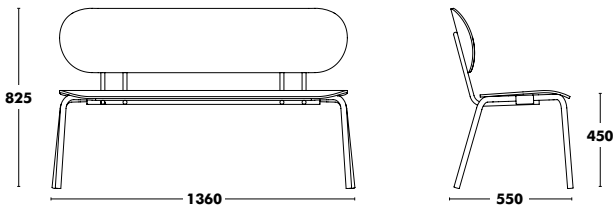

Bench Hari

DESIGNED BY ESTUDI(H)AC

Structure	Seat	Back	RRP
COLOUR EPOXY	STAINED OAK	STAINED OAK	887 €
	A TYPE FABRIC	STAINED OAK	869 €
	B TYPE FABRIC		886 €
	C TYPE FABRIC		917 €
	K TYPE FABRIC		953 €
	D TYPE FABRIC		982 €
	COM FABRIC		869 €
	A TYPE FABRIC	A TYPE FABRIC	846 €
	B TYPE FABRIC	B TYPE FABRIC	882 €
	C TYPE FABRIC	C TYPE FABRIC	942 €
	K TYPE FABRIC	K TYPE FABRIC	1.015 €
	D TYPE FABRIC	D TYPE FABRIC	1.070 €
	COM FABRIC	COM FABRIC	846 €

COM check availability.

Weight 18kg

VOL. CARTON 1 (0,16m³) / CARTON 2 (0,42m³)
COM Seat 70. Complete 150cm