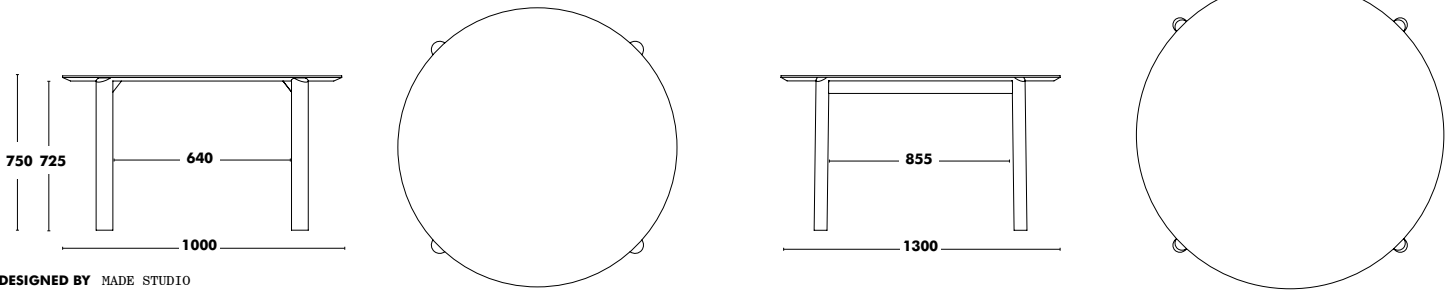

Table Juno Round

DESIGNED BY MADE STUDIO

Dimensions	Structure	Table top	RRP
ø900 (3 LEGS)	STAINED OAK	STAINED OAK + MDF PLAIN LAMINATE + MDF FENIX + MDF	999 € 1.045 € 1.095 €
ø1000 (3 LEGS)	STAINED OAK	STAINED OAK + MDF PLAIN LAMINATE + MDF FENIX + MDF	1.012 € 1.054 € 1.103 €
ø1000 (4 LEGS)	STAINED OAK	STAINED OAK + MDF PLAIN LAMINATE + MDF FENIX + MDF	1.180 € 1.222 € 1.271 €
ø1200 (4 LEGS)	STAINED OAK	STAINED OAK + MDF PLAIN LAMINATE + MDF FENIX + MDF	1.239 € 1.329 € 1.404 €
ø1300 (WITH FRAME)	STAINED OAK	STAINED OAK + MDF PLAIN LAMINATE + MDF FENIX + MDF	1.884 € 1.943 € 2.028 €
ø1400 (WITH FRAME)	STAINED OAK	STAINED OAK + MDF PLAIN LAMINATE + MDF FENIX + MDF	2.036 € 2.398 € 2.584 €

Colour options for fittings: black, linen and season colour epoxies, for the current price list, mocha.

Plain laminate: white, silk, anthracite grey and black

Coarse grain for oak material.

WEIGHT ø900 (15kg) / ø1000 (17kg) / ø1000 4 PATAS (19kg) / ø1100 (22kg) / ø1200 (25kg) / ø1300 (34kg) / ø1400 (38kg)