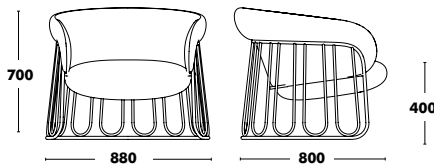

Accessories

 OPTION FELT GLIDES
+14 €

 **WEIGHT 13kg**
VOL. 0,41m³

Lounge Ginger Sled

DESIGNED BY SEBASTIAN HERKNER

Structure	Seat & Back	RRP
COLOUR EPOXY	A TYPE FABRIC - VALENCIA NOT AVAILABLE*	1.435 €
	B TYPE FABRIC - BLISS OUTDOOR NOT AVAILABLE	1.494 €
	C TYPE FABRIC	1.600 €
	K TYPE FABRIC	1.728 €
	D TYPE FABRIC	1.844 €
	L TYPE FABRIC	2.099 €