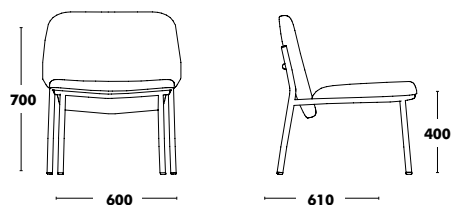

Easy Chair Steel Low Back Lana

DESIGNED BY YONOH STUDIO

Frame	Seat	Back	RRP
COLOUR EPOXY	A TYPE FABRIC	A TYPE FABRIC	565 €
	B TYPE FABRIC	B TYPE FABRIC	591 €
	C TYPE FABRIC	C TYPE FABRIC	630 €
	K TYPE FABRIC	K TYPE FABRIC	681 €
	D TYPE FABRIC	D TYPE FABRIC	726 €
	L TYPE FABRIC	L TYPE FABRIC	784 €
	COM FABRIC	COM FABRIC	565 €

WEIGHT 8,30kg
VOL. 0,45m³

COM: 115cm