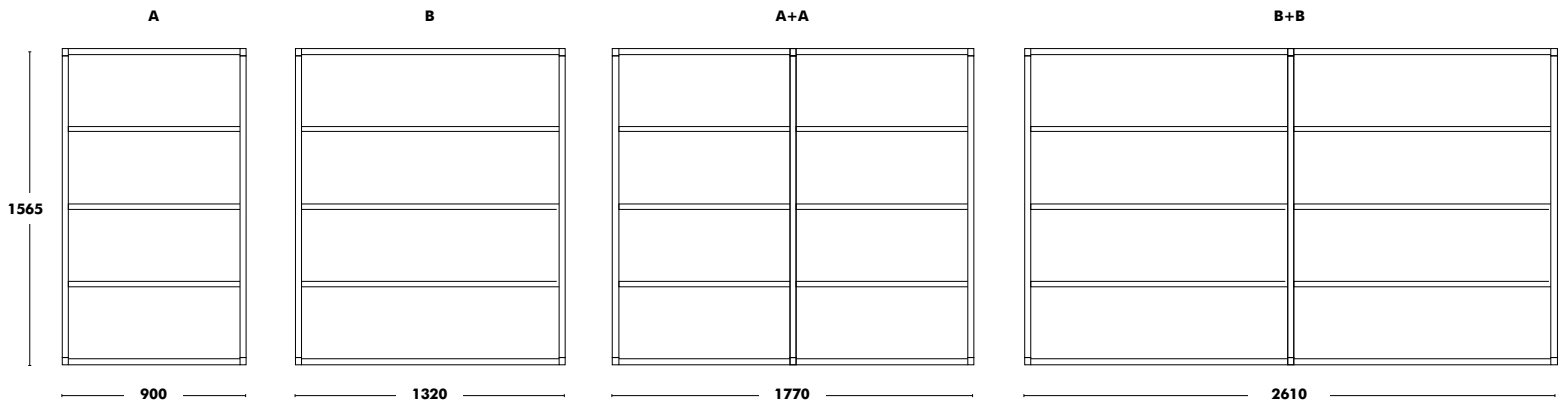

Shelf Dry (Module 4)

↑
Back to index

DESIGNED BY ONDARRETA TEAM

Depth	Dimensions	Frame	Shelves	RRP
350	A - 900x1565	COLOUR EPOXY	COLOUR EPOXY	1.281 €
	B - 1320x1565	COLOUR EPOXY	COLOUR EPOXY	1.412 €
	A + A - 1770x1565	COLOUR EPOXY	COLOUR EPOXY	1.942 €
	B + B - 2610x1565	COLOUR EPOXY	COLOUR EPOXY	2.153 €
500	A - 900x1565	COLOUR EPOXY	COLOUR EPOXY	1.328 €
	B - 1320x1565	COLOUR EPOXY	COLOUR EPOXY	1.496 €
	A + A - 1770x1565	COLOUR EPOXY	COLOUR EPOXY	2.031 €
	B + B - 2610x1565	COLOUR EPOXY	COLOUR EPOXY	2.320 €

Upper and lower shelves included.

Accessories

WALL ANCHOR INCLUDED

WEIGHT A - 900x1565x350 (**41kg**) / B - 1320x1565x350 (**53kg**) / A + A - 1770x1565x350 (**71kg**) / B + B - 2610x1565x350 (**91kg**)
A - 900x1565x500 (**52kg**) / B - 1320x1565x500 (**69kg**) / A + A - 1770x1565x500 (**89kg**) / B + B - 2610x1565x500 (**119kg**)