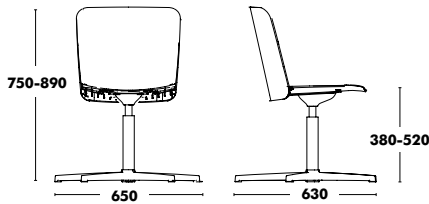

Chair Supra Swivel

↑
Back to index

DESIGNED BY NOTE

Structure	Seat & back	Seat	RRP
COLOUR EPOXY	POLYPROPYLENE RAW		394 €
	POLYPROPYLENE RAW		
		UPHOLSTERY TYPE A	422 €
		UPHOLSTERY TYPE B	425 €
		UPHOLSTERY TYPE C	431 €
		UPHOLSTERY TYPE K	438 €
		UPHOLSTERY TYPE D	444 €
		UPHOLSTERY TYPE L	493 €
		UPHOLSTERY COM*	422 €
			529 €
			548 €
			582 €
			622 €
			659 €
			687 €
			529 €

Complete

Seat pad

Epoxy colour options for the swivel base: Dune, Brique, Biscay Blue and Black.

Accessories

OPTION FELT GLIDES
+14 €

WEIGHT 8kg / VOL. 0,34m³

COM Seat pad: 55cm / COM Complete: 100cm