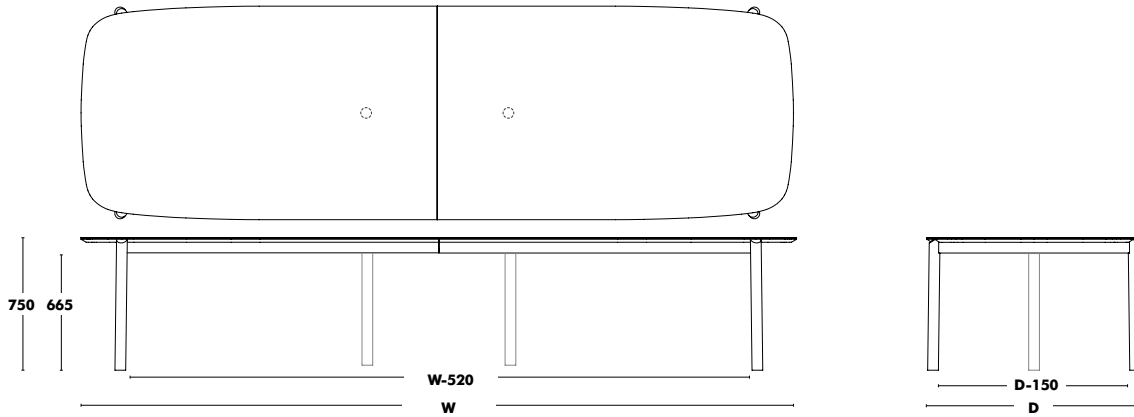

Table Juno Double

Back to index ↑

DESIGNED BY MADE STUDIO

Dimensions (W x D)	Structure	Table top	RRP
3500x1200	STAINED OAK	STAINED OAK + MDF	3.733 €
		PLAIN LAMINATE + MDF	3.832 €
		FENIX + MDF	4.141 €
4000x1200	STAINED OAK	STAINED OAK + MDF	3.847 €
		PLAIN LAMINATE + MDF	3.940 €
		FENIX + MDF	4.249 €

Colour options for frame: black or linen epoxies. The central legs will be finished in the same color as the frame.
Plain laminate: white, silk, anthracite grey and black.
Continuity of grain cannot be guaranteed. Slight variation of shade might happen.
Coarse grain for oak material.
The central legs of the double table function as cable guides.

WEIGHT 3500x1200 (94kg) / 4000x1200 (107kg)