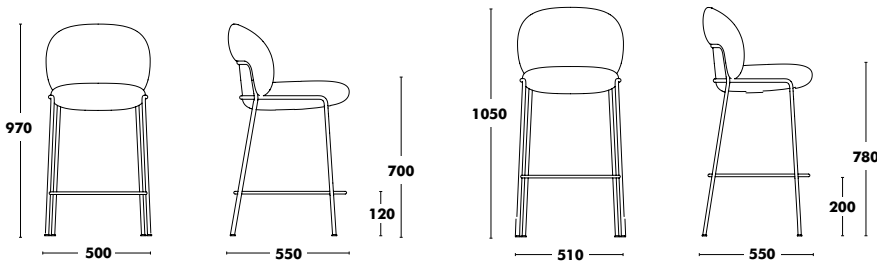

Accessories

OPTION FELT GLIDES
+14 €

WEIGHT 10kg
VOL. 0,30m³

Stool Gin H68 & H76

New!

DESIGNED BY SEBASTIAN HERKNER

Structure	Seat & Back	RRP H65	RRP H75
COLOUR EPOXY	A TYPE FABRIC - VALENCIA NOT AVAILABLE*	555 €	561 €
	B TYPE FABRIC - BLISS OUTDOOR NOT AVAILABLE	569 €	575 €
	C TYPE FABRIC	609 €	615 €
	K TYPE FABRIC	658 €	664 €
	D TYPE FABRIC	701 €	707 €
	L TYPE FABRIC	1.251 €	1.257 €