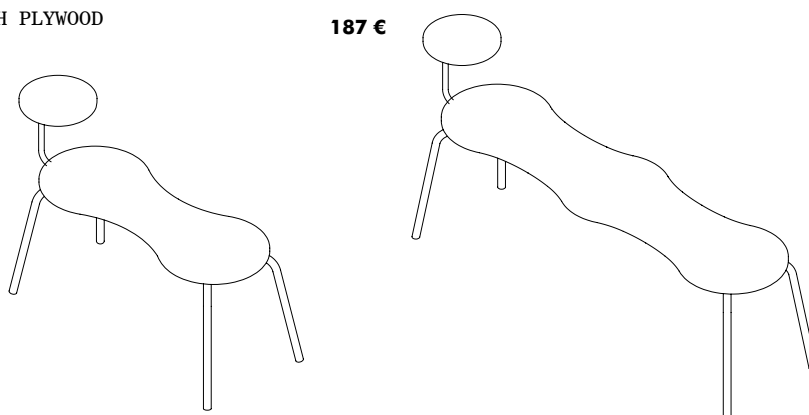

Writing panel

STAINED OAK + BIRCH PLYWOOD

FENIX + BIRCH PLYWOOD

RRP

173 €

187 €