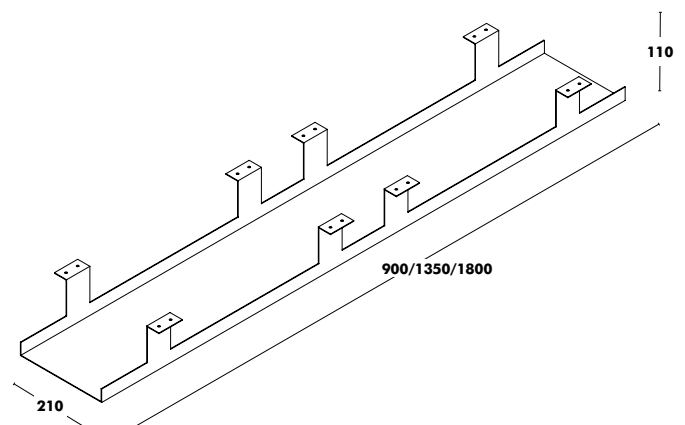

Central Cable Guide Tray (Epoxy Colour)

RRP

900	126 €
1350	129 €
1800	138 €