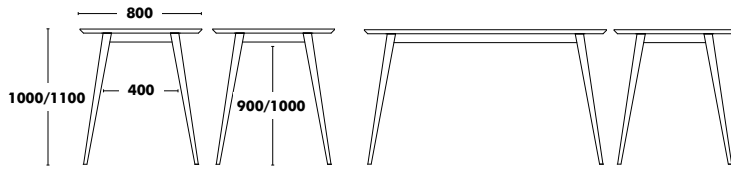

HEIGHT 750mm

WEIGHT 900x900 (23kg) / 1000x1000 (27kg) / 1200x1200 (37kg) / 1200x800 (26kg) / 1400x800 (30kg) / 1600x900 (37kg) / 1800x900 (40kg) / 2000x900 (45kg) / 2000x1000 (51kg) / 2200x1100 (60kg) ø900 (19kg) / ø1000 (22kg) / ø1200 (30kg) / ø1300 (34kg) / ø1500 (44kg)

High Table Bob

DESIGNED BY NADIA ARRATIBEL

Dimensions	Frame	Table top	RRP
800x800	STAINED BEECH	LAMINATE + BIRCH PLYWOOD	1.064 €
		FENIX + BIRCH PLYWOOD	1.130 €
		STAINED BEECH + BIRCH PLYWOOD	1.054 €
900x900	STAINED BEECH	LAMINATE + BIRCH PLYWOOD	1.080 €
		FENIX + BIRCH PLYWOOD	1.159 €
		STAINED BEECH + BIRCH PLYWOOD	1.240 €
1600x800	STAINED BEECH	LAMINATE + BIRCH PLYWOOD	1.545 €
		FENIX + BIRCH PLYWOOD	1.639 €
		STAINED BEECH + BIRCH PLYWOOD	1.954 €
1800x800	STAINED BEECH	LAMINATE + BIRCH PLYWOOD	1.623 €
		FENIX + BIRCH PLYWOOD	1.698 €
		STAINED BEECH + BIRCH PLYWOOD	2.026 €
2000x900	STAINED BEECH	LAMINATE + BIRCH PLYWOOD	1.748 €
		FENIX + BIRCH PLYWOOD	1.771 €
		STAINED BEECH + BIRCH PLYWOOD	2.058 €