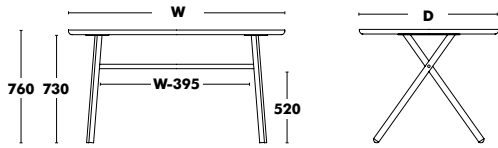

COM Seat pad: 55cm
COL Seat pad: 0,35m²

Swivel Chair Bai

DESIGNED BY ANDER LIZASO

Frame	Seat & back	Seat	RRP
SILK OR BLACK EPOXY	100% RECYCLED POLYPROPYLENE		475 €
	100% RECYCLED POLYPROPYLENE	A TYPE FABRIC	570 €
		B TYPE FABRIC	585 €
		C TYPE FABRIC	607 €
		K TYPE FABRIC	632 €
		D TYPE FABRIC	652 €
		L TYPE FABRIC	661 €
		COM FABRIC*	570 €
		COL FABRIC*	578 €
	A TYPE FABRIC		716 €
	B TYPE FABRIC		751 €
	C TYPE FABRIC		808 €
	K TYPE FABRIC		872 €
	D TYPE FABRIC		925 €
	L TYPE FABRIC		1.122 €
Complete			

COM Seat pad: 55cm
COL Seat pad: 0,35m²

Steel Desk Bai

DESIGNED BY ANDER LIZASO

Dimensions (W x D)	Frame	Table top	RRP
1000x600	COLOUR EPOXY	LAMINATE + BIRCH PLYWOOD	991 €
		FENIX + BIRCH PLYWOOD	1.034 €
		STAINED OAK + BIRCH PLYWOOD	1.030 €
1200x650	COLOUR EPOXY	LAMINATE + BIRCH PLYWOOD	1.024 €
		FENIX + BIRCH PLYWOOD	1.154 €
		STAINED OAK + BIRCH PLYWOOD	1.383 €

30mm thick countertop.

HEIGHT 750mm

WEIGHT 1000X600 (23kg) / 1200X650 (27kg)

VOL. 0,41m³

Steel Table Bai

DESIGNED BY ANDER LIZASO

Dimensions (W x D)	Frame	Table top	RRP
1500x800	COLOUR EPOXY	LAMINATE + BIRCH PLYWOOD	1.445 €
		FENIX + BIRCH PLYWOOD	1.486 €
		STAINED OAK + BIRCH PLYWOOD	2.067 €
1800x800	COLOUR EPOXY	LAMINATE + BIRCH PLYWOOD	1.488 €
		FENIX + BIRCH PLYWOOD	1.601 €
		STAINED OAK + BIRCH PLYWOOD	2.081 €
1800x900	COLOUR EPOXY	LAMINATE + BIRCH PLYWOOD	1.477 €
		FENIX + BIRCH PLYWOOD	1.565 €
		STAINED OAK + BIRCH PLYWOOD	2.081 €
2000x800	COLOUR EPOXY	LAMINATE + BIRCH PLYWOOD	1.598 €
		FENIX + BIRCH PLYWOOD	1.750 €
		STAINED OAK + BIRCH PLYWOOD	2.108 €
2000x900	COLOUR EPOXY	LAMINATE + BIRCH PLYWOOD	1.609 €
		FENIX + BIRCH PLYWOOD	1.765 €
		STAINED OAK + BIRCH PLYWOOD	2.108 €
2200x900	COLOUR EPOXY	LAMINATE + BIRCH PLYWOOD	1.664 €
		FENIX + BIRCH PLYWOOD	1.848 €
		STAINED OAK + BIRCH PLYWOOD	2.143 €
2400x900	COLOUR EPOXY	LAMINATE + BIRCH PLYWOOD	1.724 €
		FENIX + BIRCH PLYWOOD	1.905 €
		STAINED OAK + BIRCH PLYWOOD	2.174 €