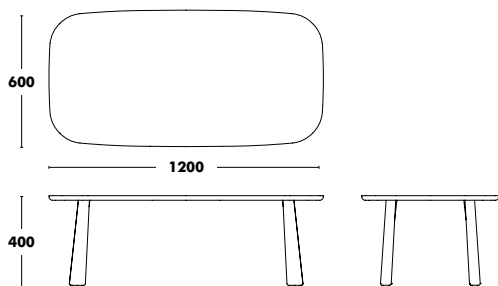

Low Table Mibu New!

DESIGNED BY NADIA ARRATIBEL

Dimensions	Legs	Table top	RRP
600x600	ASH WOOD	ASH WOOD	630 €
		LAMINATE + BIRCH PLYWOOD	614 €
		FÉNIX + BIRCH PLYWOOD	631 €
800x600	ASH WOOD	ASH WOOD	683 €
		LAMINATE + BIRCH PLYWOOD	665 €
		FÉNIX + BIRCH PLYWOOD	687 €
1200x600	ASH WOOD	ASH WOOD	766 €
		LAMINATE + BIRCH PLYWOOD	741 €
		FÉNIX + BIRCH PLYWOOD	775 €

Colour options for fittings: black, linen and mocha.

WEIGHT 600x600 (4,3kg) / 800x600 (4,5kg) / 1200x600 (4,7kg)