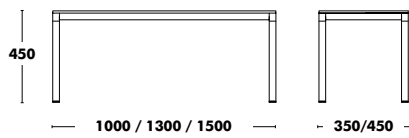

SHELF DRY (MODULE 6)

Bench Dry

DESIGNED BY ONDARRETA TEAM

Dimensions	Frame	Seat	RRP
1000x350	COLOUR EPOXY	LAMINATE	543 €
		LAMINATE + BIRCH PLYWOOD	628 €
		STAINED BEECH	606 €
		STAINED OAK	634 €
		A TYPE FABRIC	607 €
		B TYPE FABRIC	618 €
		C TYPE FABRIC	641 €
		K TYPE FABRIC	665 €
		D TYPE FABRIC	685 €
		COM FABRIC	607 €
1000x450	COLOUR EPOXY	LAMINATE	550 €
		LAMINATE + BIRCH PLYWOOD	668 €
		STAINED BEECH	620 €
		STAINED OAK	656 €
		A TYPE FABRIC	617 €
		B TYPE FABRIC	631 €
		C TYPE FABRIC	657 €
		K TYPE FABRIC	686 €
		D TYPE FABRIC	709 €
		COM FABRIC	617 €
1300X350	COLOUR EPOXY	LAMINATE	580 €
		LAMINATE + BIRCH PLYWOOD	664 €
		STAINED BEECH	624 €
		STAINED OAK	652 €
		A TYPE FABRIC	634 €
		B TYPE FABRIC	647 €
		C TYPE FABRIC	671 €
		K TYPE FABRIC	697 €
		D TYPE FABRIC	719 €
		COM FABRIC	634 €
1300X450	COLOUR EPOXY	LAMINATE	591 €
		LAMINATE + BIRCH PLYWOOD	696 €
		STAINED BEECH	639 €
		STAINED OAK	673 €
		A TYPE FABRIC	645 €
		B TYPE FABRIC	660 €
		C TYPE FABRIC	687 €
		K TYPE FABRIC	718 €
		D TYPE FABRIC	743 €
		COM FABRIC	645 €
1500X350	COLOUR EPOXY	LAMINATE	621 €
		LAMINATE + BIRCH PLYWOOD	736 €
		STAINED BEECH	682 €
		STAINED OAK	729 €
		A TYPE FABRIC	694 €
		B TYPE FABRIC	727 €
		C TYPE FABRIC	781 €
		K TYPE FABRIC	846 €
		D TYPE FABRIC	897 €
		COM FABRIC	694 €