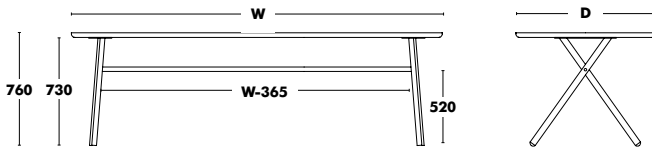

COM Seat pad: 55cm
COL Seat pad: 0,35m²

Steel Desk Bai

DESIGNED BY ANDER LIZASO

Dimensions (W x D)	Frame	Table top	RRP
1000x600	COLOUR EPOXY	LAMINATE + BIRCH PLYWOOD	991 €
		FENIX + BIRCH PLYWOOD	1.034 €
		STAINED OAK + BIRCH PLYWOOD	1.030 €
1200x650	COLOUR EPOXY	LAMINATE + BIRCH PLYWOOD	1.024 €
		FENIX + BIRCH PLYWOOD	1.154 €
		STAINED OAK + BIRCH PLYWOOD	1.383 €

30mm thick countertop.

HEIGHT 750mm

WEIGHT 1000X600 (23kg) / 1200X650 (27kg)

VOL. 0,41m³

Steel Table Bai

DESIGNED BY ANDER LIZASO

Dimensions (W x D)	Frame	Table top	RRP
1500x800	COLOUR EPOXY	LAMINATE + BIRCH PLYWOOD	1.445 €
		FENIX + BIRCH PLYWOOD	1.486 €
		STAINED OAK + BIRCH PLYWOOD	2.067 €
1800x800	COLOUR EPOXY	LAMINATE + BIRCH PLYWOOD	1.488 €
		FENIX + BIRCH PLYWOOD	1.601 €
		STAINED OAK + BIRCH PLYWOOD	2.081 €
1800x900	COLOUR EPOXY	LAMINATE + BIRCH PLYWOOD	1.477 €
		FENIX + BIRCH PLYWOOD	1.565 €
		STAINED OAK + BIRCH PLYWOOD	2.081 €
2000x800	COLOUR EPOXY	LAMINATE + BIRCH PLYWOOD	1.598 €
		FENIX + BIRCH PLYWOOD	1.750 €
		STAINED OAK + BIRCH PLYWOOD	2.108 €
2000x900	COLOUR EPOXY	LAMINATE + BIRCH PLYWOOD	1.609 €
		FENIX + BIRCH PLYWOOD	1.765 €
		STAINED OAK + BIRCH PLYWOOD	2.108 €
2200x900	COLOUR EPOXY	LAMINATE + BIRCH PLYWOOD	1.664 €
		FENIX + BIRCH PLYWOOD	1.848 €
		STAINED OAK + BIRCH PLYWOOD	2.143 €
2400x900	COLOUR EPOXY	LAMINATE + BIRCH PLYWOOD	1.724 €
		FENIX + BIRCH PLYWOOD	1.905 €
		STAINED OAK + BIRCH PLYWOOD	2.174 €

30mm thick countertop.

HEIGHT 750mm

WEIGHT 1500x800 **(37kg)** / 1800x800 **(42kg)** / 1800x900 **(46kg)** / 2000x800 **(46kg)** / 2000x900 **(50kg)** / 2200x900 **(52kg)** / 2400x900 **(59kg)**

Accessories Bai