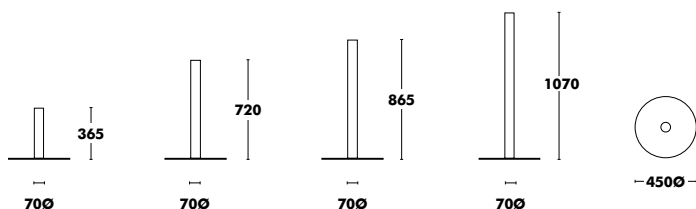

Pedestal Logo 45

DESIGNED BY ONDARRETA TEAM

Base	Base Dimensions	Height	Column	RRP
COLOUR EPOXY	450Øx8	370	COLOUR EPOXY	254 €
		720		254 €
		870		260 €
		1070		267 €

Maximum Table top dimensions: For H40 900x900 or Ø 1050. For H75 800x800 or Ø 900. For H90 700x700 or Ø 800.
Unit prices for pedestals that include a tabletop. For orders of less than 5 units of pedestals without a tabletop, there is an additional charge of €40 per pedestal.

WEIGHT 370 (15,1kg) / 720 (16,3kg) / 870 (16,7kg) / 1070 (17,4kg)