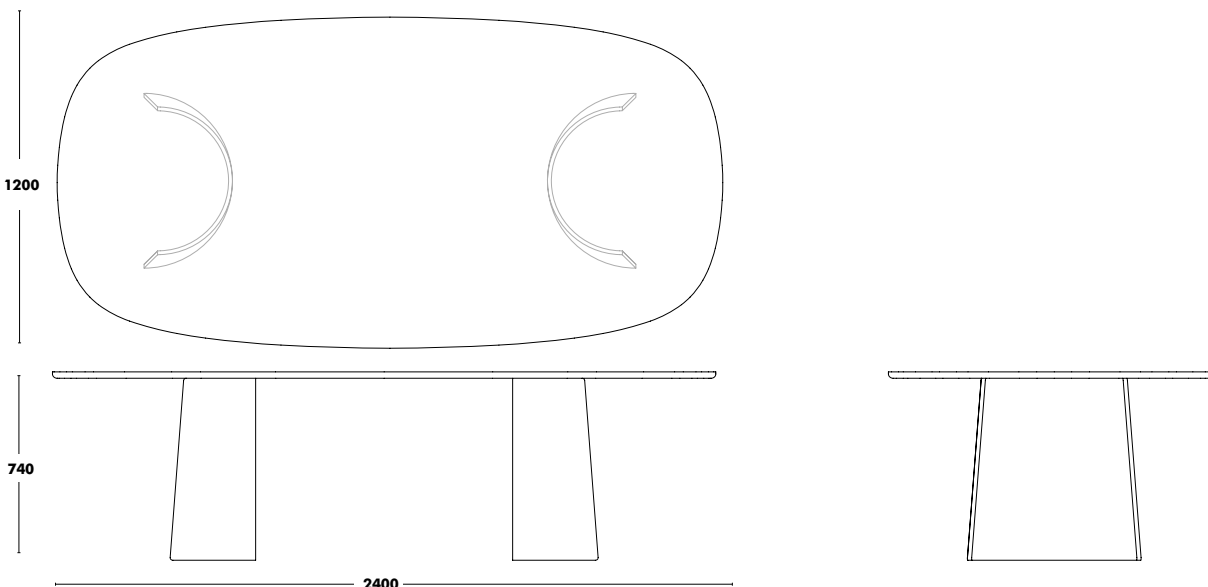

Table Ginger

DESIGNED BY SEBASTIAN HERKNER

Dimensions	Structure	Table top	RRP
2200x1200 (DISTANCE BETWEEN LEGS : 930 MM)	STAINED OAK	STAINED OAK + BIRCH PLYWOOD FENIX + BIRCH PLYWOOD	2.525 € 2.654 €
2400x1200 (DISTANCE BETWEEN LEGS : 1130 MM)	STAINED OAK	STAINED OAK + BIRCH PLYWOOD FENIX + BIRCH PLYWOOD	2.543 € 2.689 €