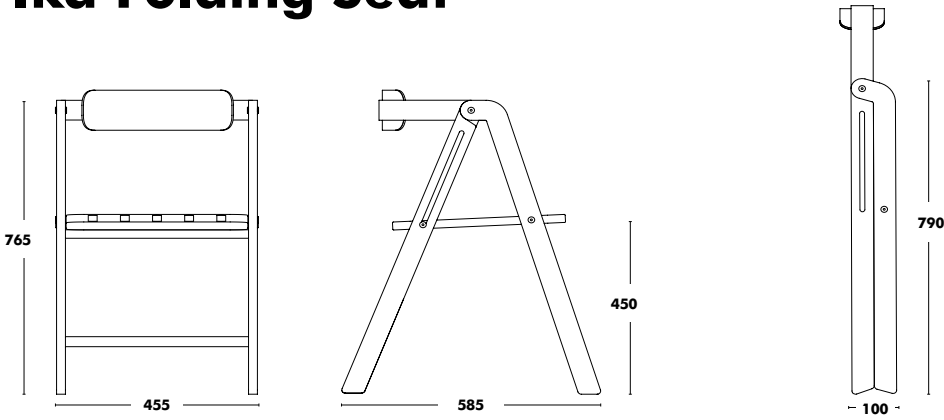

Ika Folding Seat

DESIGNED BY ARQUIMAÑA

Dimensions	Structure and seat	Strap	RRPP
IKA - 765x455x585	STAINED OAK NATURAL WOOD	CARAMEL LEATHER	512 €

**Leather strap always in caramel colour.
Check availability for other stained oak colourways.**

Accessories

WALL HANGER: +26 €

WEIGHT 5kg
VOL. 0,04m³