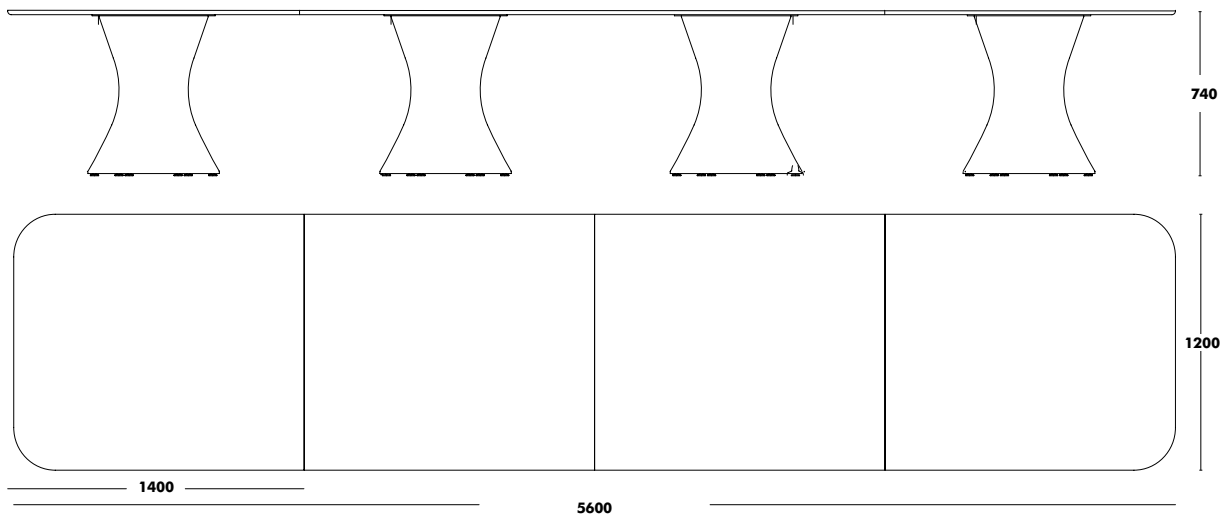

Table Sako XL Multiple

Back to index ↑

DESIGNED BY AGV ESTUDIO

Structure	Dimensions	Upholstery	Table Top	RRP
COLOUR EPOXY	MODULES OF 1400x1200	UPHOLSTERY TYPE B (CONTOUR, MOBY & MOSS)	EACH EXTRA MODULE - STAINED OAK + MDF	2.048 €
			EACH EXTRA MODULE - LAMINATE + BIRCH PLYWOOD	1.966 €
			EACH EXTRA MODULE - FENIX + BIRCH PLYWOOD	2.157 €

Continuity of grain cannot be guaranteed. Slight variation of shade might happen.
Electrification available.
Packaging for the structure + upholstery in flat pack format.
Cover replacement 340€ or 355€ when the table has electrification, per base.