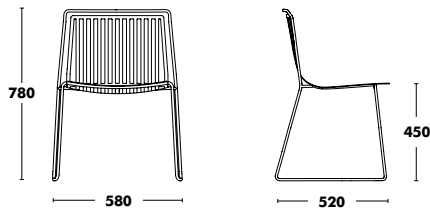

Stool H65 & H75 Alo

DESIGNED BY GABRIEL TEIXIDÓ

Frame	Seat & back	RRP H65	RRP H75
COLOUR EPOXY	A TYPE FABRIC	430 €	436 €
	B TYPE FABRIC	445 €	451 €
	C TYPE FABRIC	471 €	477 €
	K TYPE FABRIC	505 €	511 €
	D TYPE FABRIC	535 €	541 €
	L TYPE FABRIC	568 €	574 €
	COM FABRIC	430 €	436 €

Accessories

 OPTION FELT GLIDES
+14 €

  **WEIGHT** 65 (7,25kg) / 75 (7,80kg) **COM: 75cm**
VOL. 65 / 75 (0,29m³)

Alo Outdoor

↑
Back to index

DESIGNED BY GABRIEL TEIXIDÓ

CHAIR ALO OUTDOOR

LOUNGE ALO OUTDOOR

STOOL H65 ALO OUTDOOR

STOOL H75 ALO OUTDOOR

Chair Alo Outdoor

DESIGNED BY GABRIEL TEIXIDÓ

Frame & Seat

COLOUR EPOXY

RRP

421€