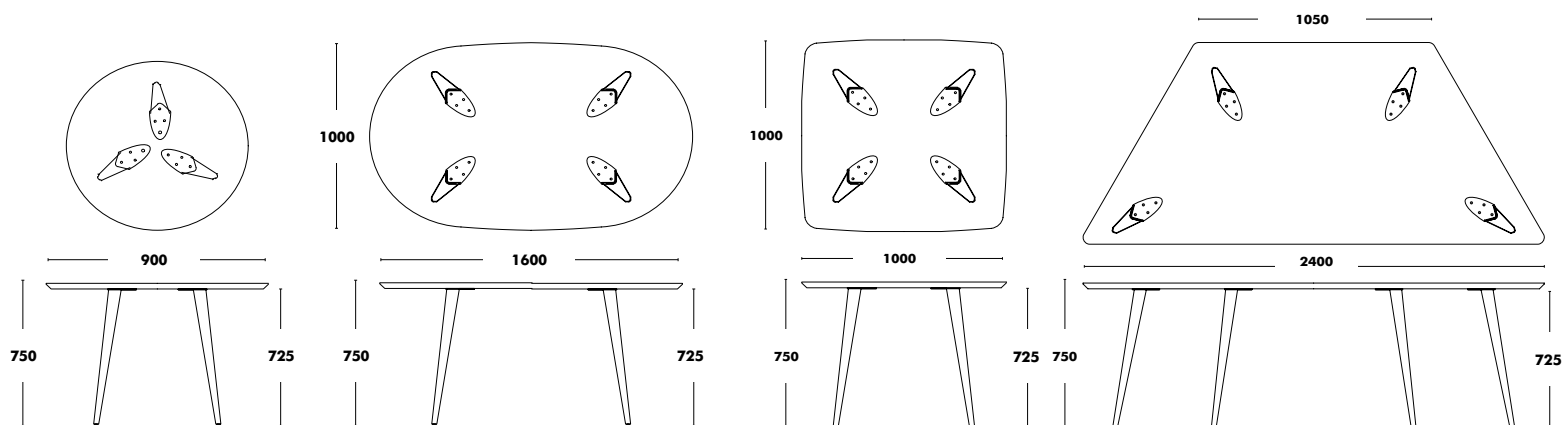

Table Do

↑
Back to index

DESIGNED BY NADIA ARRATIBEL

Dimensions	Frame	Table top	RRP
SQUARE 1000x1000	COLOUR EPOXY	STAINED OAK + BIRCH PLYWOOD	1.041 €
		LAMINATE + BIRCH PLYWOOD	961 €
		FENIX + BIRCH PLYWOOD	1.034 €
SQUARE 1200x1200	COLOUR EPOXY	STAINED OAK + BIRCH PLYWOOD	1.226 €
		LAMINATE + BIRCH PLYWOOD	1.319 €
		FENIX + BIRCH PLYWOOD	1.394 €
SQUARE 1400x1400	COLOUR EPOXY	STAINED OAK + BIRCH PLYWOOD	2.100 €
		LAMINATE + BIRCH PLYWOOD	1.645 €
		FENIX + BIRCH PLYWOOD	2.027 €
ROUND Ø900	COLOUR EPOXY	STAINED OAK + BIRCH PLYWOOD	837 €
		LAMINATE + BIRCH PLYWOOD	798 €
		FENIX + BIRCH PLYWOOD	851 €
ROUND Ø1200	COLOUR EPOXY	STAINED OAK + BIRCH PLYWOOD	1.257 €
		LAMINATE + BIRCH PLYWOOD	1.142 €
		FENIX + BIRCH PLYWOOD	1.217 €
ROUND Ø1400	COLOUR EPOXY	STAINED OAK + BIRCH PLYWOOD	2.100 €
		LAMINATE + BIRCH PLYWOOD	1.645 €
		FENIX + BIRCH PLYWOOD	2.027 €
OVAL 1200x1000	COLOUR EPOXY	STAINED OAK + BIRCH PLYWOOD	1.205 €
		LAMINATE + BIRCH PLYWOOD	1.112 €
		FENIX + BIRCH PLYWOOD	1.128 €
OVAL 1600x1000	COLOUR EPOXY	STAINED OAK + BIRCH PLYWOOD	1.425 €
		LAMINATE + BIRCH PLYWOOD	1.402 €
		FENIX + BIRCH PLYWOOD	1.557 €
OVAL 2000x1200	COLOUR EPOXY	STAINED OAK + BIRCH PLYWOOD	1.868 €
		LAMINATE + BIRCH PLYWOOD	1.695 €
		FENIX + BIRCH PLYWOOD	1.714 €
TRAPEZOIDAL 2400x1050	COLOUR EPOXY	STAINED OAK + BIRCH PLYWOOD	1.992 €
		LAMINATE + BIRCH PLYWOOD	1.795 €
		FENIX + BIRCH PLYWOOD	1.819 €
RECTANGULAR 1200x900	COLOUR EPOXY	STAINED OAK + BIRCH PLYWOOD	1.075 €
		LAMINATE + BIRCH PLYWOOD	1.041 €
		FENIX + BIRCH PLYWOOD	1.054 €

25mm thick countertop.

HEIGHT 750mm

WEIGHT 1000x1000 (30kg) / 1200x1200 (40kg) / 1400x1400 (51kg) / Ø900 (20kg) / Ø1200 (33kg) / Ø1400 (42kg) / 1200x1000 (30kg) / 1600x1000 (38kg) / 1800x1200 (48kg) / OVAL 2000x1200 (53kg) / 1800x1000 (34kg)