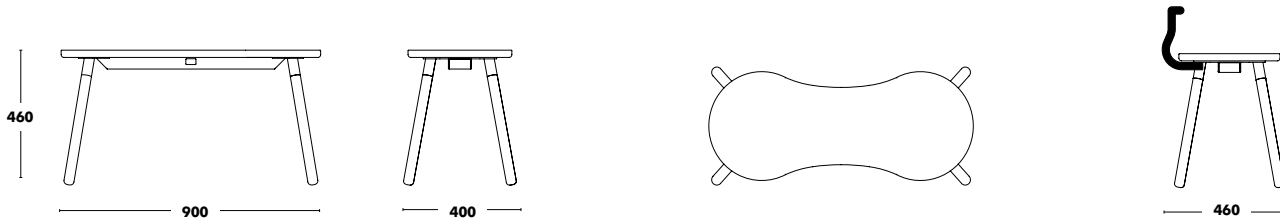

Bench Tam Double H45 Wood New!

↑ Back to index

DESIGNED BY NAHTRANG

Legs	Frame	Seat	RRP
STAINED OAK	COLOUR EPOXY	STAINED OAK + BIRCH PLYWOOD	735 €
		FENIX + BIRCH PLYWOOD	758 €
	Complete	A TYPE FABRIC	668 €
		B TYPE FABRIC	690 €
		C TYPE FABRIC	728 €
		K TYPE FABRIC	776 €
		D TYPE FABRIC	818 €
		COM FABRIC	668 €

Seatpad upholstery option available.
Epoxy colour finish for the metal bench frame.
Price and further information on the backrest option and other accessories can be found on pages 194 and 195.

Accessories

OPTION FELT GLIDES +10 €	BACKREST OPTION +74 €	SWIVEL WRITING PANEL OPTION	ARMREST OPTION	FIXED OR MOBILE LINKING PIECE OPTIONS

WEIGHT (10,3kg) **COM Complete: 110cm**
VOL. Carton 1 (0,12m³) / Carton 2 (0,16m³)