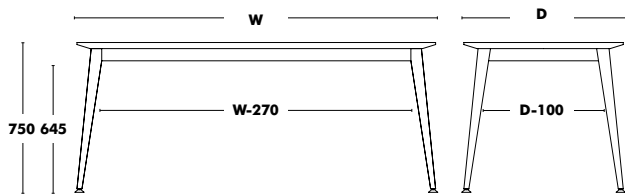

Table Don

DESIGNED BY NADIA ARRATIBEL

Dimensions (W x D)	Frame	Table top	RRP
1300x900	COLOUR EPOXY	STAINED BEECH + MDF	1.067 €
		STAINED OAK + MDF	1.105 €
		LAMINATE + BIRCH PLYWOOD	1.258 €
		FENIX + BIRCH PLYWOOD	1.344 €
1500x900	COLOUR EPOXY	STAINED BEECH + MDF	1.083 €
		STAINED OAK + MDF	1.120 €
		LAMINATE + BIRCH PLYWOOD	1.343 €
		FENIX + BIRCH PLYWOOD	1.448 €
1800x1000	COLOUR EPOXY	STAINED BEECH + MDF	1.585 €
		STAINED OAK + MDF	1.596 €
		LAMINATE + BIRCH PLYWOOD	1.963 €
		FENIX + BIRCH PLYWOOD	2.044 €
2000x1000	COLOUR EPOXY	STAINED BEECH + MDF	1.658 €
		STAINED OAK + MDF	1.732 €
		LAMINATE + BIRCH PLYWOOD	1.982 €
		FENIX + BIRCH PLYWOOD	2.129 €

HEIGHT 750mm

WEIGHT 1300x900 **(56kg)** / 1500x900 **(63kg)** / 1800x1000 **(73kg)** / 2000x1000 **(82kg)**