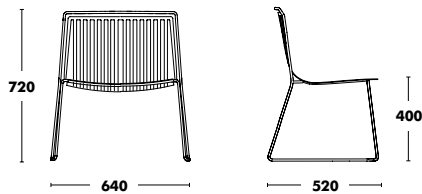

Accessories

 OPTION FELT GLIDES
+14 €

  **WEIGHT** 65 (7,25kg) / 75 (7,80kg) **COM: 75cm**
VOL. 65 / 75 (0,29m³)

Alo Outdoor

↑
Back to index

DESIGNED BY GABRIEL TEIXIDÓ

CHAIR ALO OUTDOOR

LOUNGE ALO OUTDOOR

STOOL H65 ALO OUTDOOR

STOOL H75 ALO OUTDOOR

Chair Alo Outdoor

DESIGNED BY GABRIEL TEIXIDÓ

Frame & Seat

COLOUR EPOXY

RRP

421€

Cushion Option: Outdoor upholsteries available in Type B (75€) and Type K (99€) fabric categories.

WEIGHT 7,50kg
VOL. 0,45m³

STACKABILITY: 4 UNITS

Lounge Alo Outdoor

DESIGNED BY GABRIEL TEIXIDÓ

Frame & Seat