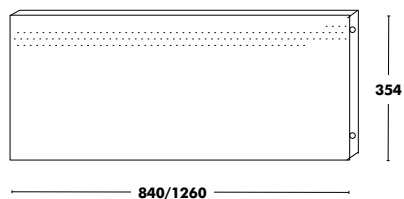

Horizontal Steel Panel

Dimensions	Frame	RRP
A - 840x354	COLOUR EPOXY	82 €
B - 1260x354	COLOUR EPOXY	114 €