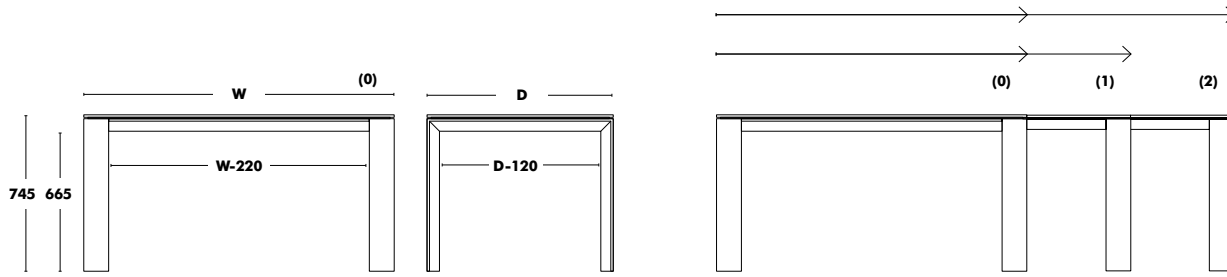

Extendable Table Iru

DESIGNED BY ONDARRETA TEAM

Dimensions (W x D)	Extension (1&2)	Frame	Table top	RRP
1300x800	(1) 1700x800 (2) 2100x800	STAINED OAK	STAINED OAK	2.162 €
1500x800	(1) 2000x800 (2) 2500x800	STAINED OAK	STAINED OAK	2.222 €
1500x900	(1) 2000x900 (2) 2500x900	STAINED OAK	STAINED OAK	2.275 €
1700x900	(1) 2200x900 (2) 2700x900	STAINED OAK	STAINED OAK	2.305 €
1800x1000	(1) 2300x1000 (2) 2800x1000	STAINED OAK	STAINED OAK	2.694 €
2000x1000	(1) 2500x1000 (2) 3000x1000	STAINED OAK	STAINED OAK	2.770 €

HEIGHT 745mm

WEIGHT 1300x800 (45kg) / 1500x800 (53kg) / 1500x900 (60kg) / 1700x900 (71kg) / 1800x1000 (80kg) / 2000x1000 (89kg)