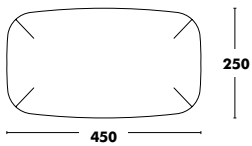

Gumi Cushion

New!

DESIGNED BY MADE STUDIO

Gumi Cushion

	RRP
A TYPE FABRIC - VALENCIA NOT AVAILABLE	67 €
B TYPE FABRIC - BLISS OUTDOOR & SILVERTEX NOT AVAILABLE	73 €
C TYPE FABRIC	83 €
K TYPE FABRIC	96 €
D TYPE FABRIC	107 €