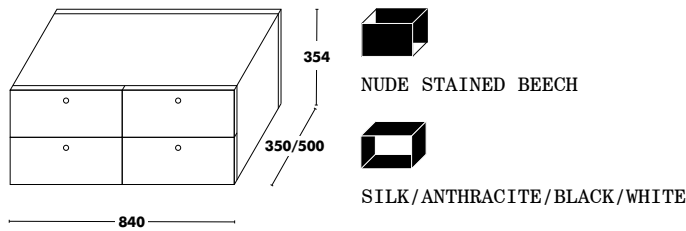

Shelf Accessories Dry

↑
Back to index

Module Drawers A

FOUR DRAWERS