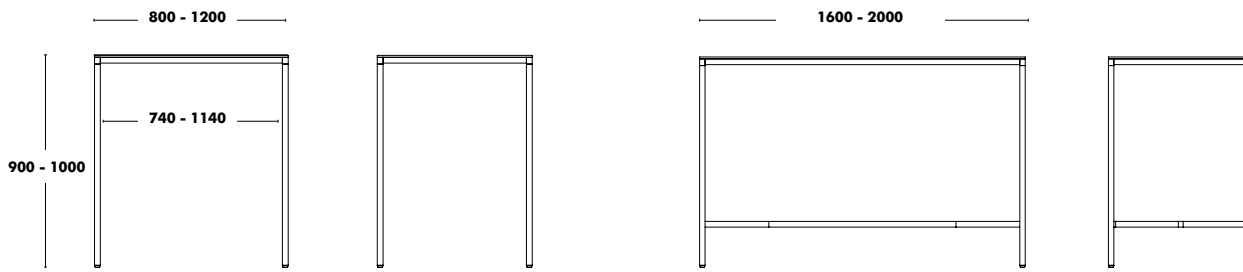

Accessories

CASTORS:
+159 €

WEIGHT 800x800 (20kg) / 1000x1000 (29kg) / 1200x1200 (36kg) / 1400x1400 (45kg) / 1200x800 (28kg) / 1600x800 (34kg) / 1800x800 (37kg) / 1800x900 (40kg) / 2000x900 (44kg)

High Table Dry Out **New!**