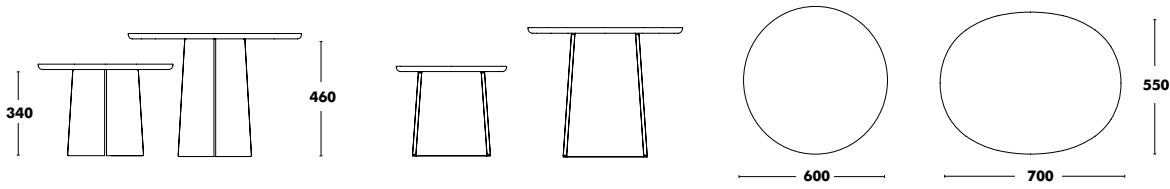

Low Table Ginger

DESIGNED BY SEBASTIAN HERKNER

Back to index

Dimensions	Structure & Table top	RRP
550x450	STAINED OAK	861 €
700x550	STAINED OAK	918 €
1000x600	STAINED OAK	996 €
Ø600	STAINED OAK	880 €
Ø800	STAINED OAK	947 €

HEIGHT 340 o 460

WEIGHT 550x450 (8kg) / 700x550 (9kg) / 1000x600 (14kg) / Ø600 (10kg) / Ø800 (13kg)