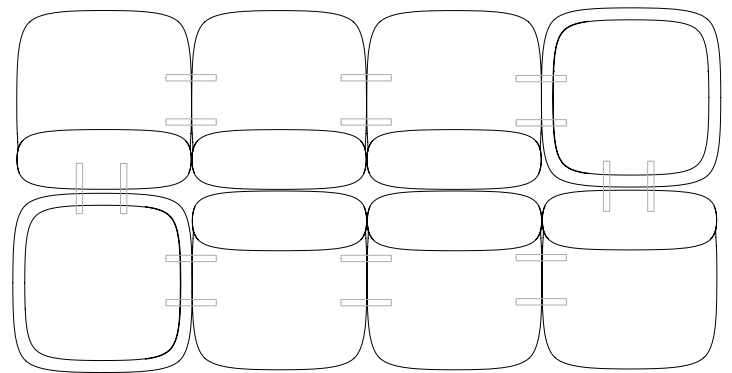

Configuration 4