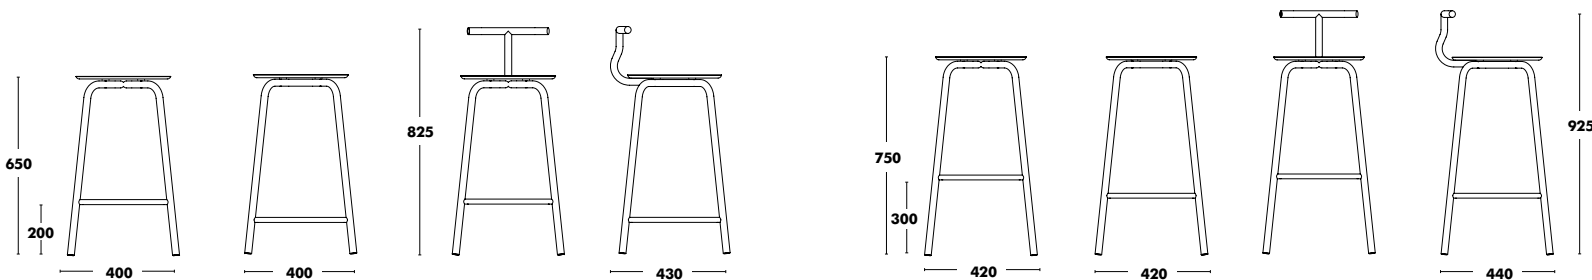

Stool Tam H65 & H75 Stainless-Steel / Backrest option New!

DESIGNED BY NAHTRANG

Frame	Seat	RRP H65	RRP H65 with backrest	RRP H75	RRP H75 with backrest
STAINLESS-STEEL	STAINLESS-STEEL + COMPACT	338 €	401 €	344 €	407 €

Accessories

CUSHION

WEIGHT 65 (5,6kg) / 65 BACKREST (6,2kg) / 75 (6,1kg) / 75 BACKREST (6,7kg)
VOL. 65 (0,15m³) / 65 BACKREST (0,17m³) / 75 (0,17m³) / 75 BACKREST (0,22m³)