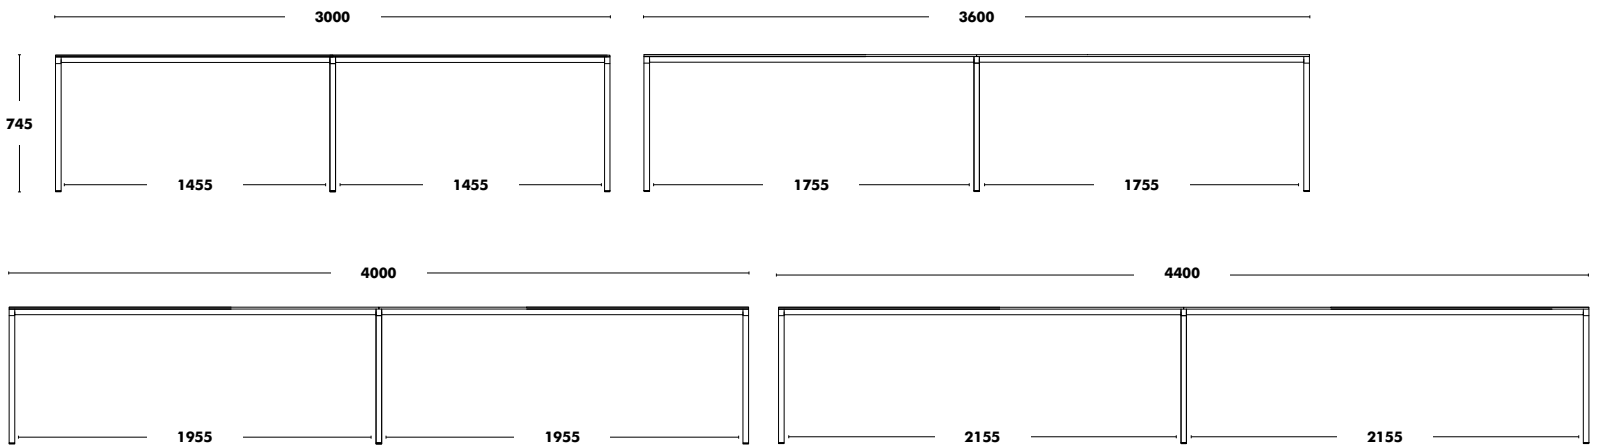

Double Table Dry

DESIGNED BY ONDARRETA TEAM

Height	Dimensions	Frame	Table top	RRP
745/1000	3000x800	COLOUR EPOXY	LAMINATE	1.546 €
			LAMINATE + BIRCH PLYWOOD	2.143 €
			FENIX + BIRCH PLYWOOD	2.293 €
			STAINED BEECH	1.727 €
			STAINED OAK	1.795 €
745/1000	3000x1000	COLOUR EPOXY	LAMINATE	1.727 €
			LAMINATE + BIRCH PLYWOOD	2.344 €
			FENIX + BIRCH PLYWOOD	2.498 €
			STAINED BEECH	1.873 €
			STAINED OAK	1.933 €
745/1000	3000x1200	COLOUR EPOXY	LAMINATE	1.804 €
			LAMINATE + BIRCH PLYWOOD	2.407 €
			FENIX + BIRCH PLYWOOD	2.526 €
			STAINED BEECH	1.945 €
			STAINED OAK	2.045 €
745/1000	3600x800	COLOUR EPOXY	LAMINATE	1.670 €
			LAMINATE + BIRCH PLYWOOD	2.408 €
			FENIX + BIRCH PLYWOOD	2.546 €
			STAINED BEECH	1.983 €
			STAINED OAK	2.065 €
745/1000	3600x1000	COLOUR EPOXY	LAMINATE	1.859 €
			LAMINATE + BIRCH PLYWOOD	2.760 €
			FENIX + BIRCH PLYWOOD	2.898 €
			STAINED BEECH	2.076 €
			STAINED OAK	2.158 €
745/1000	3600x1200	COLOUR EPOXY	LAMINATE	2.028 €
			LAMINATE + BIRCH PLYWOOD	2.902 €
			FENIX + BIRCH PLYWOOD	3.033 €
			STAINED BEECH	2.323 €
			STAINED OAK	2.362 €
745/1000	4000x800	COLOUR EPOXY	LAMINATE	1.906 €
			LAMINATE + BIRCH PLYWOOD	2.612 €
			FENIX + BIRCH PLYWOOD	2.899 €
			STAINED BEECH	2.103 €
			STAINED OAK	2.183 €
745/1000	4000x1000	COLOUR EPOXY	LAMINATE	1.983 €
			LAMINATE + BIRCH PLYWOOD	2.956 €
			FENIX + BIRCH PLYWOOD	3.247 €
			STAINED BEECH	2.208 €
			STAINED OAK	2.267 €