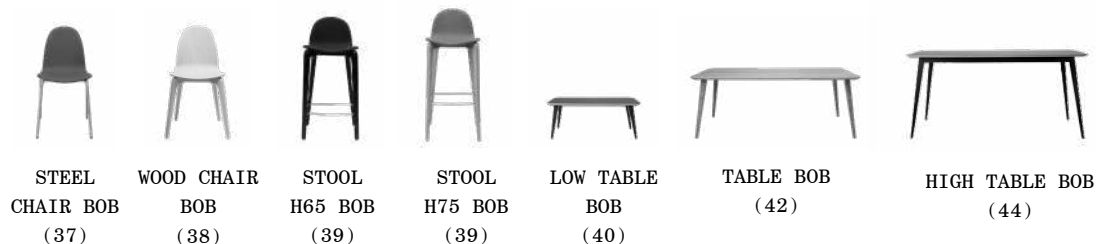

CHAIR ALO (19) LOUNGE ALO (20) STOOL H65 ALO (21) STOOL H75 ALO (21)

22 Alo Outdoor

CHAIR ALO OUTDOOR (23) LOUNGE ALO OUTDOOR (23) STOOL H65 ALO OUTDOOR (23) STOOL H75 ALO OUTDOOR (23)

24 Ant

STOOL H47 ANT (25) STOOL H68 ANT (25) STOOL H79 ANT (25)

26 Bai

CHAIR BAI (27) SLED CHAIR BAI (28) WOOD CHAIR BAI (29) SWIVEL CHAIR BAI (30) ADJUSTABLE SWIVEL CHAIR WITH CASTORS BAI (31) STEEL DESK BAI (32) STEEL TABLE BAI (32)

Product Summary

36 Bob

48 Bob XL

52 Don