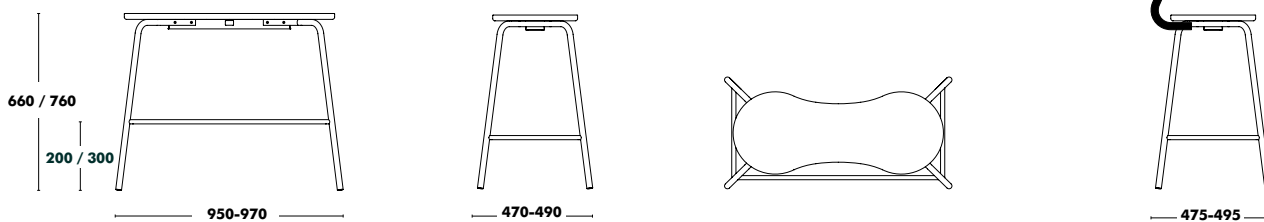

Bench Tam Double H65 y H75 Steel

DESIGNED BY NAHTRANG

Frame	Seat	RRP H65	RRP H75
COLOUR EPOXY	STAINED OAK + BIRCH PLYWOOD	875 €	881 €
	FENIX + BIRCH PLYWOOD	897 €	903 €
Complete	A TYPE FABRIC	810 €	816 €
	B TYPE FABRIC	831 €	837 €
	C TYPE FABRIC	868 €	874 €
	K TYPE FABRIC	914 €	920 €
	D TYPE FABRIC	955 €	961 €
	COM FABRIC	810 €	816 €

**Seatpad upholstery option available.
Backrest accessory available.**

Accessories

OPTION FELT GLIDES
+14 €

WEIGHT 65 (12,8kg) / 75 (13,3kg)
VOL. Carton 1 (0,12m³) / Carton 2 (0,15m³)