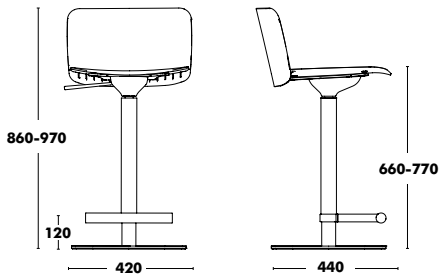

Stool Supra Adjustable

↑
Back to index

DESIGNED BY NOTE

Height	Structure	Seat & back	Seat	RRP
660-770 MM	BLACK / DUNE EPOXY	POLYPROPYLENE RAW		745 €
		POLYPROPYLENE RAW	UPHOLSTERY TYPE A	784 €
			UPHOLSTERY TYPE B	787 €
			UPHOLSTERY TYPE C	793 €
		Seat pad	UPHOLSTERY TYPE K	800 €
			UPHOLSTERY TYPE D	806 €
			UPHOLSTERY TYPE L	904 €
			UPHOLSTERY COM*	784 €
		Complete	UPHOLSTERY TYPE A	890 €
			UPHOLSTERY TYPE B	907 €
			UPHOLSTERY TYPE C	939 €
			UPHOLSTERY TYPE K	976 €
			UPHOLSTERY TYPE D	1.010 €
			UPHOLSTERY TYPE L	1.028 €
			UPHOLSTERY COM*	890 €

Footrest in matt chrome.

WEIGHT 17kg
VOL. 0,22m³

COM Seat pad: 55cm / COM Complete: 80cm