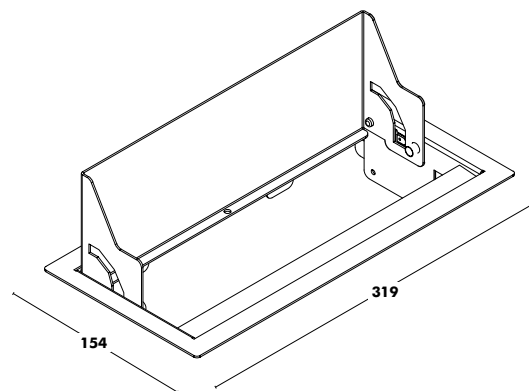

HEIGHT 1000mm

WEIGHT 2800x800 (89kg) / 3400x800 (102kg) / 4200x900 (131kg)

Accessories Don

↑
Back to index

Access Hole

RRP
74 €

Top Access (Black/White)

RRP
141 €