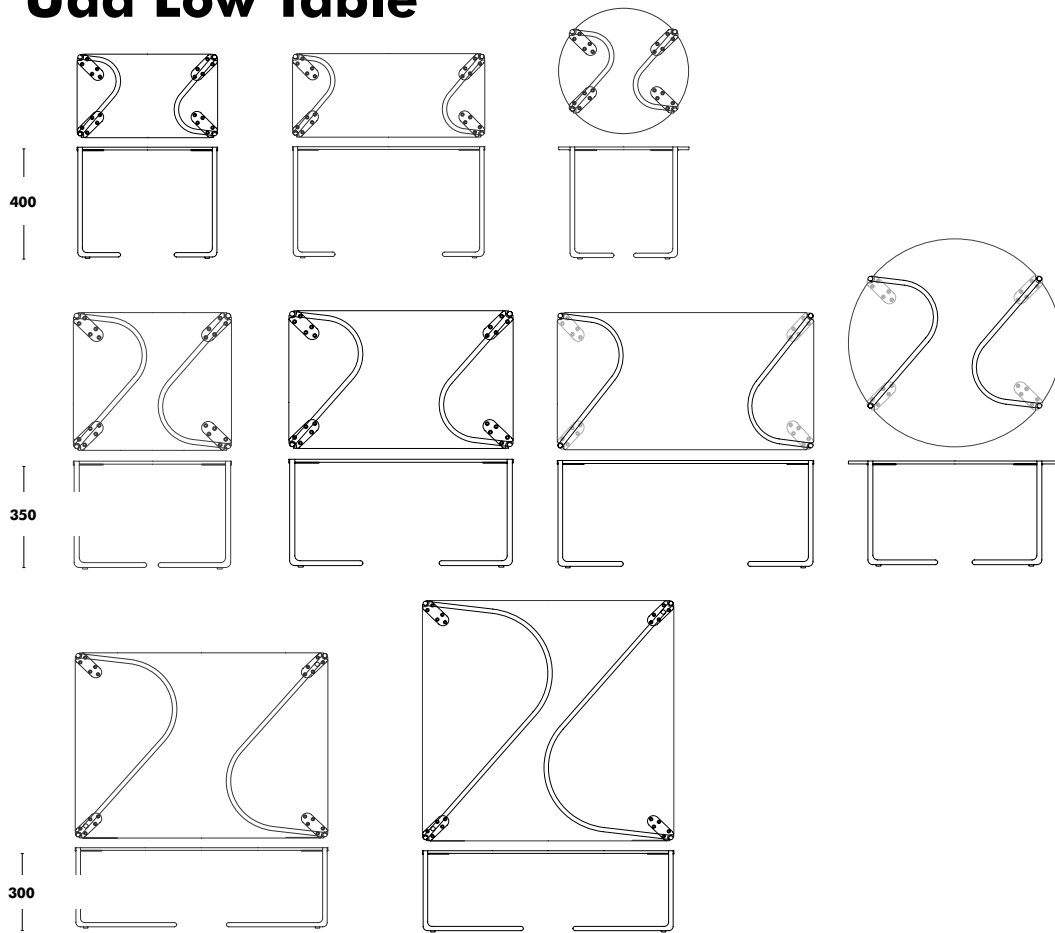

Uda Low Table

DESIGNED BY HELENA ROHNER

Height	Dimensions	Structure	Table top	RRP
400	300x500	COLOUR EPOXY	PET + BIRCH PLYWOOD COMPACT FENIX	464 € 415 €
400	300x700	COLOUR EPOXY	PET + BIRCH PLYWOOD COMPACT FENIX	560 € 497 €
400	ø450	COLOUR EPOXY	PET + BIRCH PLYWOOD COMPACT FENIX	488 € 465 €
350	450x500	COLOUR EPOXY	PET + BIRCH PLYWOOD COMPACT FENIX	505 € 455 €
350	450x700	COLOUR EPOXY	PET + BIRCH PLYWOOD COMPACT FENIX	702 € 681 €
350	450x900	COLOUR EPOXY	PET + BIRCH PLYWOOD COMPACT FENIX	758 € 729 €
350	ø700	COLOUR EPOXY	PET + BIRCH PLYWOOD COMPACT FENIX	907 € 748 €
300	700x900	COLOUR EPOXY	PET + BIRCH PLYWOOD COMPACT FENIX	938 € 870 €
300	900x900	COLOUR EPOXY	PET + BIRCH PLYWOOD COMPACT FENIX	1.240 € 1.249 €

Outdoor option only available for compact fenix finish.
Outdoor extra cost: 60€