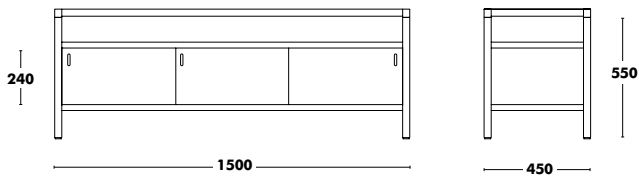

Cabinet Dry Out with door modules (indoor) New!

Back to index ↑

DESIGNED BY BLUE DESIGN & ONDARRETA TEAM

Dimensions	Cabinet	Shelves	Sliding Doors	RRP
600x300x900	ALUMINIUM EPOXY COLOUR	LACQUERED WOOD	TRANSLUCID METHACRYLATE	1.230 €
1200x450x550	ALUMINIUM EPOXY COLOUR	LACQUERED WOOD	TRANSLUCID METHACRYLATE	1.515 €
1500x450x550	ALUMINIUM EPOXY COLOUR	LACQUERED WOOD	TRANSLUCID METHACRYLATE	1.776 €

Levellers included.
Lacquered wooden shelves in the same colour as the frame.
For indoor use only.
Dry Out colours available: Linen, Anthracite, Brique and Green Forest.

Accessories

CASTORS:
+159 €

WEIGHT 600x300x900 (22kg) / 1200x300x900 (34kg) / 1500x450x550 (50kg)