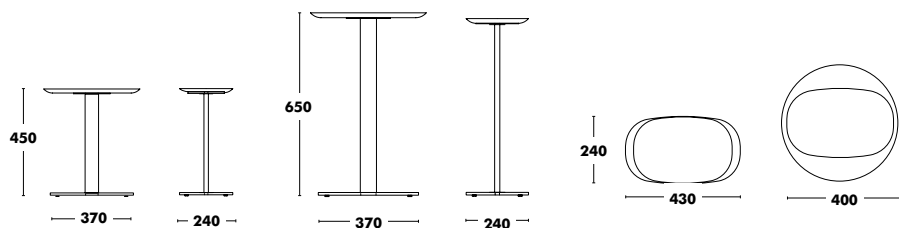

Gumi Side Table

New!

DESIGNED BY MADE STUDIO

Height	Table Top Dimensions	Column	Table Top	RRP
450 / 650	430x240	COLOUR EPOXY	LAMINATE + MDF	364 €
			FENIX + MDF	377 €
			STAINED OAK + MDF	355 €
450 / 650	Ø400	COLOUR EPOXY	LAMINATE + MDF	370 €
			FENIX + MDF	383 €
			STAINED OAK + MDF	359 €

Electrification available.

WEIGHT 365 (22kg) / 720 (23kg)

Electrification USB A + USB C

RRP

138 €

Cable routed through the inside of the leg.