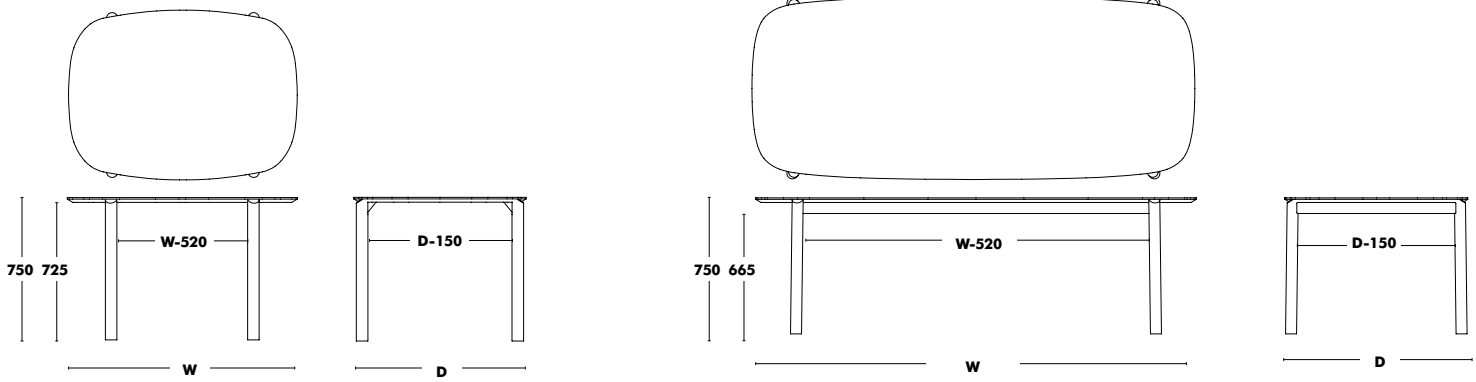

Table Juno Rectangular

↑
Back to index

DESIGNED BY MADE STUDIO

Dimensions (W x D)	Structure	Table top	RRP
1200x900	STAINED OAK	STAINED OAK + MDF PLAIN LAMINATE + MDF FENIX + MDF	1.165 € 1.280 € 1.355 €
1400x900 (WITH FRAME)	STAINED OAK	STAINED OAK + MDF PLAIN LAMINATE + MDF FENIX + MDF	1.674 € 1.630 € 1.705 €
1500x900 (WITH FRAME)	STAINED OAK	STAINED OAK + MDF PLAIN LAMINATE + MDF FENIX + MDF	1.692 € 1.648 € 1.722 €
1600x900 (WITH FRAME)	STAINED OAK	STAINED OAK + MDF PLAIN LAMINATE + MDF FENIX + MDF	1.766 € 1.741 € 1.839 €
1800x1000 (WITH FRAME)	STAINED OAK	STAINED OAK + MDF PLAIN LAMINATE + MDF FENIX + MDF	1.947 € 2.007 € 2.155 €
2000x1000 (WITH FRAME)	STAINED OAK	STAINED OAK + MDF PLAIN LAMINATE + MDF FENIX + MDF	2.019 € 2.071 € 2.219 €
2200x1000 (WITH FRAME)	STAINED OAK	STAINED OAK + MDF PLAIN LAMINATE + MDF FENIX + MDF	2.049 € 2.089 € 2.236 €
2400x1000 (WITH FRAME)	STAINED OAK	STAINED OAK + MDF PLAIN LAMINATE + MDF FENIX + MDF	2.089 € 2.120 € 2.267 €

Colour options for fittings: black, linen and season colour epoxies, for the current price list, mocha.

Colour options for frame: black or linen epoxies.

Plain laminate: white, silk, anthracite grey and black.

Coarse grain for oak material.

WEIGHT 1200x900 (**24kg**) / 1400x900 (**27kg**) / 1500x900 (**34kg**) / 1600x900 (**36kg**) / 1800x900 (**39kg**) / 2000x1000 (**46kg**) / 2200x1000 (**49kg**) / 2400x1000 (**53kg**)