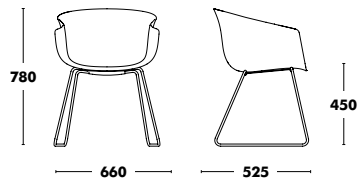

ADJUSTABLE SWIVEL CHAIR WITH CASTORS BAI

STEEL DESK BAI

STEEL TABLE BAI

Chair Bai

DESIGNED BY ANDER LIZASO

Frame	Seat & back	Seat	RRP
COLOUR EPOXY	100% RECYCLED POLYPROPYLENE		359 €
	100% RECYCLED POLYPROPYLENE		
		A TYPE FABRIC	456 €
		B TYPE FABRIC	484 €
		C TYPE FABRIC	505 €
		K TYPE FABRIC	531 €
		D TYPE FABRIC	555 €
		L TYPE FABRIC	562 €
		COM FABRIC*	456 €
		COL FABRIC*	481 €
			626 €
			657 €
			709 €
			776 €
			835 €
			1.031 €

Complete

Seat pad

*COM/COL on request. For Bai upholstered chair in COM/COL it is necessary 3m/4,8m² of fabric for testing.
Bai polypropylene is 100% recycled.

Accessories

 OPTION FELT GLIDES
+14 €

 **WEIGHT 7,80kg**
VOL. 0,41m³

COM Seat pad: 55cm
COL Seat pad: 0,35m²

Chair Bai Outdoor

Frame	Seat & back	RRP
COLOUR EPOXY	100% RECYCLED POLYPROPYLENE	396 €

 **WEIGHT 7,80kg**
VOL. 0,41m³

Bai polypropylene is 100% recycled.

Sled Chair Bai