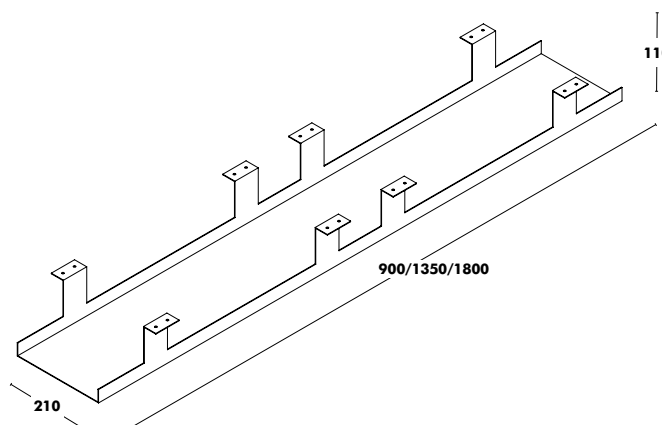

Central Cable Guide Tray (Epoxy Colour)

RRP

900	126 €
1350	129 €
1800	138 €