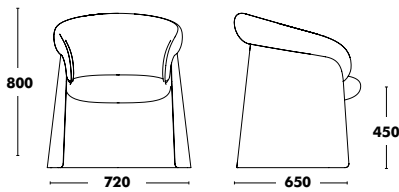

Accessories

 OPTION FELT GLIDES
+14 €

 **WEIGHT 17kg**
VOL. 0,47m³

Chair Ginger Wood

DESIGNED BY SEBASTIAN HERKNER

Structure	Seat & Back	RRP
STAINED OAK	A TYPE FABRIC - VALENCIA NOT AVAILABLE*	1.101 €
	B TYPE FABRIC - BLISS OUTDOOR NOT AVAILABLE	1.142 €
	C TYPE FABRIC	1.216 €
	K TYPE FABRIC	1.311 €
	D TYPE FABRIC	1.394 €
	L TYPE FABRIC	1.832 €