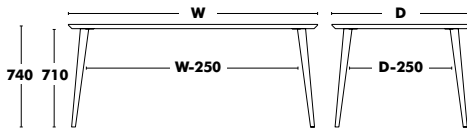

↑
Back to index

***Tables with 3 Legs.
Coarse grain for oak material.
25mm thick countertop.**

HEIGHT 380 / 430 mm

WEIGHT ø600 (9kg) / ø700 (11kg) / ø800 (13kg) / ø900 (16kg)

Table Bob

DESIGNED BY NADIA ARRATIBEL