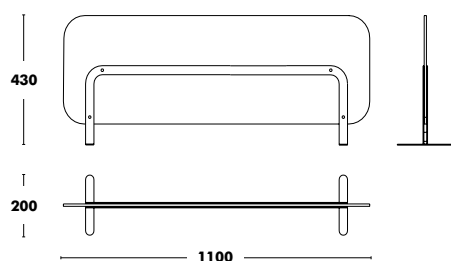

Divider Espai M 1100

DESIGNED BY XIMO ROCA

Dimensions	Structure	Panel	RRP
ESPAI M 1100 - 1100x200x430	COLOUR EPOXY	FELT - LIGHT GREY OR DARK GREY	366 €