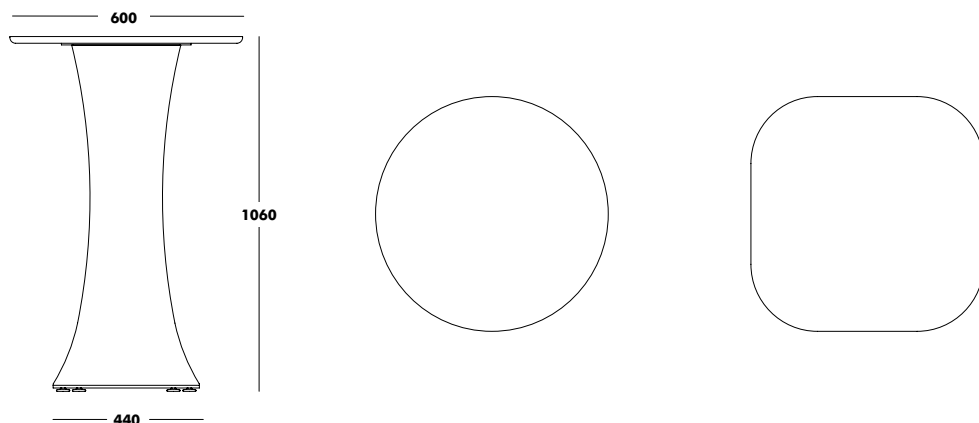

High Table Sako

↑
Back to index

DESIGNED BY AGV ESTUDIO

Structure	Dimensions	Upholstery	Table Top	RRP
COLOUR EPOXY	Ø600	UPHOLSTERY TYPE B (CONTOUR, MOBY & MOSS)	STAINED OAK + MDF LAMINATE + BIRCH PLYWOOD FENIX + BIRCH PLYWOOD	915 € 920 € 940 €
	Ø700	UPHOLSTERY TYPE B (CONTOUR, MOBY & MOSS)	STAINED OAK + MDF LAMINATE + BIRCH PLYWOOD FENIX + BIRCH PLYWOOD	988 € 1.039 € 1.077 €
	Ø800	UPHOLSTERY TYPE B (CONTOUR, MOBY & MOSS)	STAINED OAK + MDF LAMINATE + BIRCH PLYWOOD FENIX + BIRCH PLYWOOD	994 € 1.080 € 1.130 €
	600x600	UPHOLSTERY TYPE B (CONTOUR, MOBY & MOSS)	STAINED OAK + MDF LAMINATE + BIRCH PLYWOOD FENIX + BIRCH PLYWOOD	900 € 920 € 940 €
	700x700	UPHOLSTERY TYPE B (CONTOUR, MOBY & MOSS)	STAINED OAK + MDF LAMINATE + BIRCH PLYWOOD FENIX + BIRCH PLYWOOD	974 € 1.038 € 1.076 €

Electrification available.

Packaging for the structure + upholstery in flat pack format.

Check with us option for cover replacement.

Cover replacement: 327€ or 334€ when the table has electrification.

HEIGHT 1050

WEIGHT Ø600 (23.9kg) / Ø700 (24.9kg) / Ø800 (26.9kg) / 600x600 (24.9kg) / 700x700 (26.9kg)