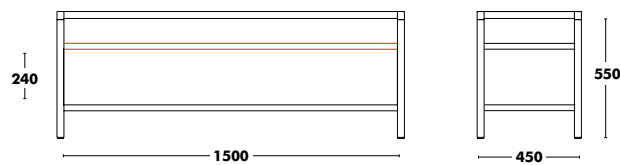

1200x300x900 Composition 1

1200x300x900 Composition 2

1200x300x900 Composition 3

1500x450x550 Composition 1

1500x450x550 Composition 2

DESIGNED BY BLUE DESIGN & ONDARRETA TEAM

Dimensions	Frame	RRP
600x300x900	ALUMINIUM EPOXY COLOUR	993 €
	ANODIZED ALUMINIUM	977 €
1200x300x900	ALUMINIUM EPOXY COLOUR	1.157 €
	ANODIZED ALUMINIUM	1.150 €
1500x450x550	ALUMINIUM EPOXY COLOUR	1.330 €
	ANODIZED ALUMINIUM	1.301 €