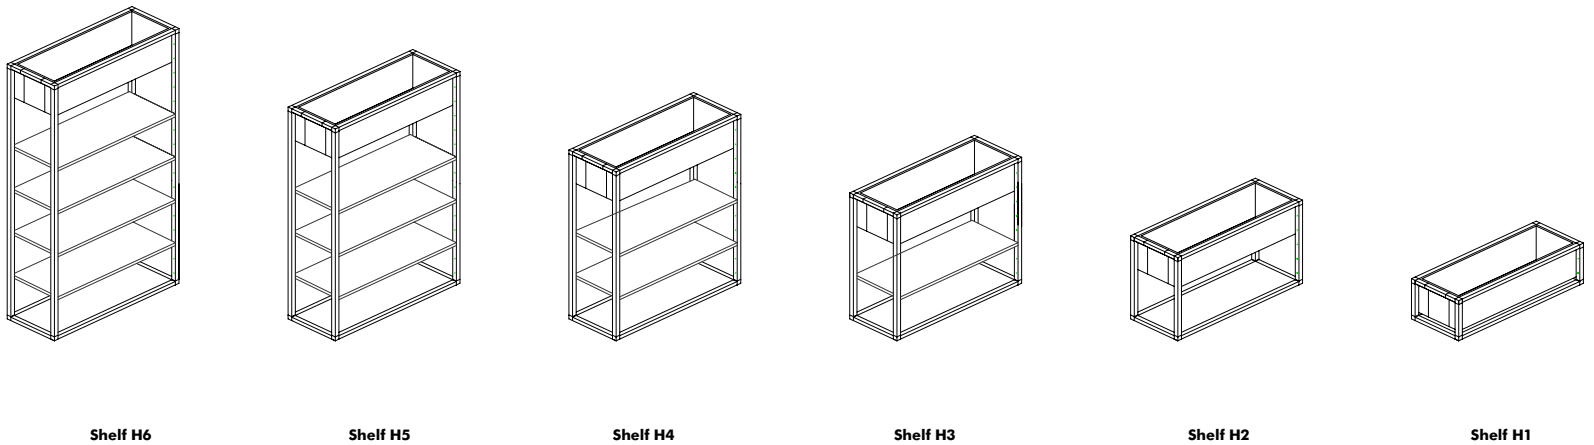

Compositions Dry Planters

It is not possible to combine wood and steel shelves. All shelves must be the same material.
Colours cannot be combined, all shelves must be one colour only.
For other Stained Beech Colour for drawers or doors. Extra: +50 €
All shelves include level regulator glides.