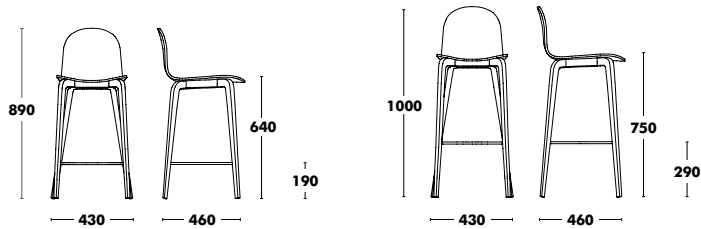

Ondarreta does not recommend lacquered structures or seats.

Accessories

 OPTION FELT GLIDES
+10 €

 WEIGHT 5kg
VOL. 0,34m³

COM Combi: 90cm
COM Complete: 90cm

Stool H65 & H75 Bob

DESIGNED BY NADIA ARRATIBEL

Frame	Seat & back	RRP H65	RRP H75
STAINED BEECH	STAINED BEECH	460 €	466 €
	LACQUERED BEECH	466 €	472 €
Complete	A TYPE FABRIC	502 €	508 €
	B TYPE FABRIC	517 €	523 €
	C TYPE FABRIC	594 €	600 €
	K TYPE FABRIC	605 €	611 €
	D TYPE FABRIC	679 €	685 €
	L TYPE FABRIC	683 €	689 €
	COM FABRIC	502 €	508 €
Combi	STAINED BEECH + A TYPE FABRIC	586 €	592 €
	STAINED BEECH + B TYPE FABRIC	595 €	601 €
	STAINED BEECH + C TYPE FABRIC	614 €	620 €
	STAINED BEECH + K TYPE FABRIC	626 €	632 €
	STAINED BEECH + D TYPE FABRIC	672 €	678 €
	STAINED BEECH + L TYPE FABRIC	683 €	689 €
	STAINED BEECH + COM FABRIC	586 €	592 €
Combi	LACQUERED BEECH + A TYPE FABRIC	553 €	559 €
	LACQUERED BEECH + B TYPE FABRIC	562 €	568 €
	LACQUERED BEECH + C TYPE FABRIC	598 €	604 €
	LACQUERED BEECH + K TYPE FABRIC	612 €	618 €
	LACQUERED BEECH + D TYPE FABRIC	649 €	655 €
	LACQUERED BEECH + L TYPE FABRIC	676 €	682 €
	LACQUERED BEECH + COM FABRIC	553 €	559 €

  **WEIGHT** 65 (5,60kg) / 75 (5,90kg) **COM Complete: 75cm**
VOL. 65 / 75 (0,29m³) **COM Combi: 75cm**

Low Table Bob

DESIGNED BY NADIA ARRATIBEL

Dimensions	Table top	RRP
700x700	STAINED OAK	
	LAMINATE + BIRCH PLYWOOD	723 €
	FENIX + BIRCH PLYWOOD	760 €
800x800	STAINED OAK	
	LAMINATE + BIRCH PLYWOOD	760 €
	FENIX + BIRCH PLYWOOD	810 €
900x900	STAINED OAK	
	LAMINATE + BIRCH PLYWOOD	810 €
	FENIX + BIRCH PLYWOOD	889 €
1000x500	STAINED OAK	
	LAMINATE + BIRCH PLYWOOD	699 €
	FENIX + BIRCH PLYWOOD	736 €
1200x600	STAINED OAK	
	LAMINATE + BIRCH PLYWOOD	717 €
	FENIX + BIRCH PLYWOOD	755 €