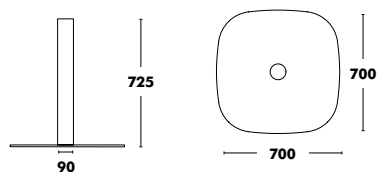

Pedestal Bat XL

DESIGNED BY ONDARRETA TEAM

Base	Base Dimensions	Height	Column	RRP
COLOUR EPOXY	700x700x10	720	COLOUR EPOXY	571 €

Maximum Table top dimensions: For H40 1500x1000 or Ø 1150. For H75 1400x1050 or Ø 1400.
Unit prices for pedestals that include a tabletop. For orders of less than 5 units of pedestals without a tabletop, there is an additional charge of €50 per pedestal.

WEIGHT 720 (52kg)