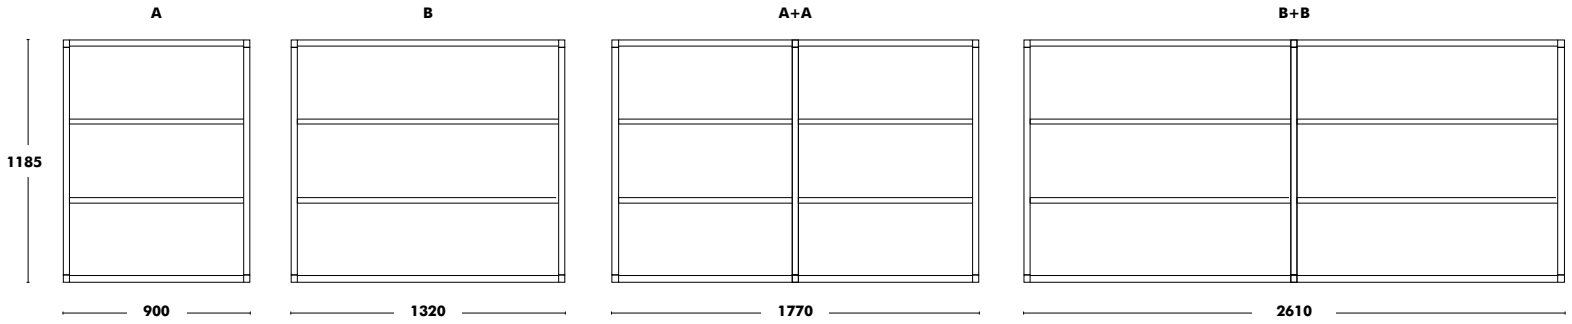

Shelf Dry (Module 3)

Back to index ↑

DESIGNED BY ONDARRETA TEAM

Depth	Dimensions	Frame	Shelves	RRP
350	A - 900x1185	COLOUR EPOXY	COLOUR EPOXY	1.176 €
	B - 1320x1185	COLOUR EPOXY	COLOUR EPOXY	1.264 €
	A + A - 1770x1185	COLOUR EPOXY	COLOUR EPOXY	1.744 €
	B + B - 2610x1185	COLOUR EPOXY	COLOUR EPOXY	1.917 €
500	A - 900x1185	COLOUR EPOXY	COLOUR EPOXY	1.215 €
	B - 1320x1185	COLOUR EPOXY	COLOUR EPOXY	1.332 €
	A + A - 1770x1185	COLOUR EPOXY	COLOUR EPOXY	1.817 €
	B + B - 2610x1185	COLOUR EPOXY	COLOUR EPOXY	2.049 €

Upper and lower shelves included.

WEIGHT A - 900x1185x350 (34kg) / B - 1320x1185x350 (45kg) / A + A - 1770x1185x350 (58kg) / B + B - 2610x1185x350 (77kg)
A - 900x1185x500 (43kg) / B - 1320x1185x500 (58kg) / A + A - 1770x1185x500 (74kg) / B + B - 2610x1185x500 (100kg)