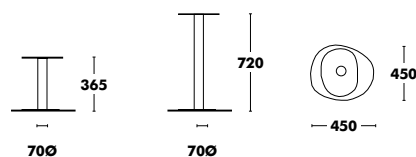

 **WEIGHT 720 (52kg)**

Pedestal Duo

DESIGNED BY ONDARRETA TEAM

Base	Base Dimensions	Height	Column	RRP
COLOUR EPOXY	450x450x8	375	COLOUR EPOXY	237 €
		725		237 €

Maximum Table top dimensions: For H40 900x900 or Ø 900. For H75 800x800 or Ø 900.
 Unit prices for pedestals that include a tabletop. For orders of less than 5 units of pedestals without a tabletop, there is an additional charge of €40 per pedestal.