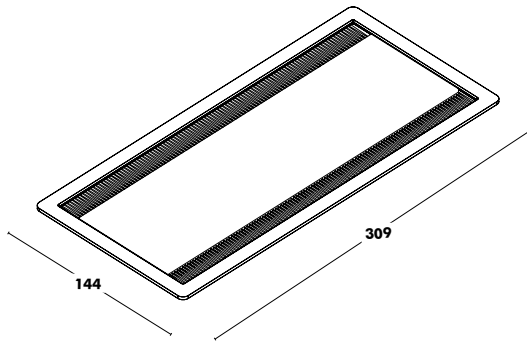

Top Access Double Access (Black/White)

RRP Cable tray for inlay top access

191 €

Dimensions

400x210x120 (LENGTH X WIDTH X HEIGHT)

Finish

BLACK EPOXY

RRP