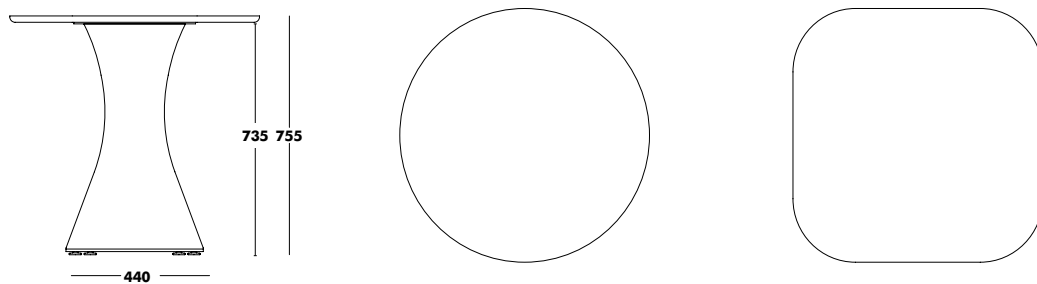

Table Sako

↑
Back to index

DESIGNED BY AGV ESTUDIO

Structure	Dimensions	Upholstery	Table Top	RRP
COLOUR EPOXY	Ø600	UPHOLSTERY TYPE B (CONTOUR, MOBY & MOSS)	STAINED OAK + MDF LAMINATE + BIRCH PLYWOOD FENIX + BIRCH PLYWOOD	878 € 883 € 903 €
	Ø700	UPHOLSTERY TYPE B (CONTOUR, MOBY & MOSS)	STAINED OAK + MDF LAMINATE + BIRCH PLYWOOD FENIX + BIRCH PLYWOOD	951 € 1.001 € 1.039 €
	Ø800	UPHOLSTERY TYPE B (CONTOUR, MOBY & MOSS)	STAINED OAK + MDF LAMINATE + BIRCH PLYWOOD FENIX + BIRCH PLYWOOD	953 € 1.038 € 1.090 €
	Ø900	UPHOLSTERY TYPE B (CONTOUR, MOBY & MOSS)	STAINED OAK + MDF LAMINATE + BIRCH PLYWOOD FENIX + BIRCH PLYWOOD	992 € 1.063 € 1.114 €
	600x600	UPHOLSTERY TYPE B (CONTOUR, MOBY & MOSS)	STAINED OAK + MDF LAMINATE + BIRCH PLYWOOD FENIX + BIRCH PLYWOOD	862 € 882 € 902 €
	700x700	UPHOLSTERY TYPE B (CONTOUR, MOBY & MOSS)	STAINED OAK + MDF LAMINATE + BIRCH PLYWOOD FENIX + BIRCH PLYWOOD	936 € 1.001 € 1.039 €
	800x800	UPHOLSTERY TYPE B (CONTOUR, MOBY & MOSS)	STAINED OAK + MDF LAMINATE + BIRCH PLYWOOD FENIX + BIRCH PLYWOOD	939 € 1.038 € 1.090 €

Electrification available.

Packaging for the structure + upholstery in flat pack format.

Cover replacement 287€ or 305€ when the table has electrification.

HEIGHT 755

WEIGHT Ø600 (23.5kg) / Ø700 (24.5kg) / Ø800 (26.5kg) / Ø900 (28.5kg) / 600x600 (24.5kg) / 700x700 (26.5kg) / 800x800 (28.5kg)