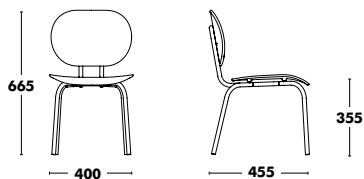

CHAIR HARI KIDS STRAWBERRY

CHAIR HARI KIDS GREEN GRASS

↑
Back to index

Chair Hari Kids New!

↑
Back to index

DESIGNED BY ESTUDI(H)AC

Structure	Seat & Back	RRP
BISCAY BLUE EPOXY	BISCAY BLUE POLYPROPYLENE	204 €
STRAWBERRY EPOXY	STRAWBERRY POLYPROPYLENE	204 €
GREEN GRASS EPOXY	GREEN GRASS POLYPROPYLENE	204 €