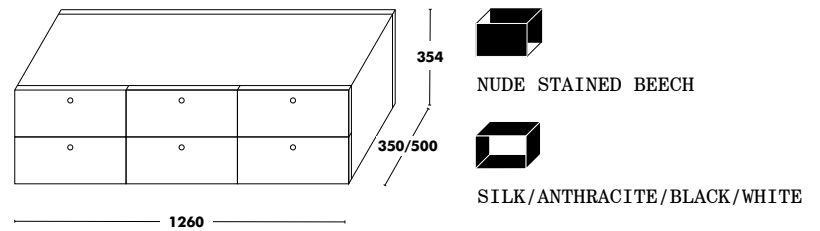

Shelf Accessories Dry

↑
Back to index

Module Drawers A

FOUR DRAWERS

Module Drawers B

SIX DRAWERS

Depth	Dimensions	Front & Back	Frame	RRP
350	A - 840x354	NUDE STAINED BEECH	SILK, ANTHRACITE, BLACK OR WHITE	782 €
	B - 1260x354	NUDE STAINED BEECH	SILK, ANTHRACITE, BLACK OR WHITE	1.092 €
500	A - 840x354	NUDE STAINED BEECH	SILK, ANTHRACITE, BLACK OR WHITE	820 €
	B - 1260x354	NUDE STAINED BEECH	SILK, ANTHRACITE, BLACK OR WHITE	1.147 €