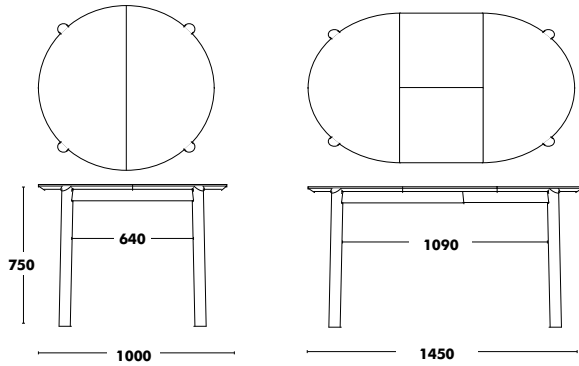

Table Juno Round Extendable

↑
Back to index

DESIGNED BY MADE STUDIO

Dimensions	Extendable to	Structure	Table top	RRP
ø1000	1450x1000	STAINED OAK	STAINED OAK + MDF PLAIN LAMINATE + MDF FENIX + MDF	1.828 € 1.789 € 1.819 €
ø1100	1600x1000	STAINED OAK	STAINED OAK + MDF PLAIN LAMINATE + MDF FENIX + MDF	1.881 € 1.865 € 1.902 €
ø1200	1700x1200	STAINED OAK	STAINED OAK + MDF PLAIN LAMINATE + MDF FENIX + MDF	1.960 € 2.195 € 2.413 €
ø1300	1850x1300	STAINED OAK	STAINED OAK + MDF PLAIN LAMINATE + MDF FENIX + MDF	2.367 € 2.517 € 2.667 €
ø1400	2000x1400	STAINED OAK	STAINED OAK + MDF PLAIN LAMINATE + MDF FENIX + MDF	2.448 € 2.557 € 2.708 €

Colour options for frame: black or linen epoxies.

Plain laminate: white, silk, anthracite grey and black. The extension for plain laminate top tables and Fenix will be in the same colourway.

Extension for oak table top: laquered MDF in linen or black (same colour as frame).

Coarse grain for oak material.

WEIGHT ø1000 (36kg) / ø1100 (41kg) / ø1200 (47kg) / ø1300 (52kg) / ø1400 (60kg)