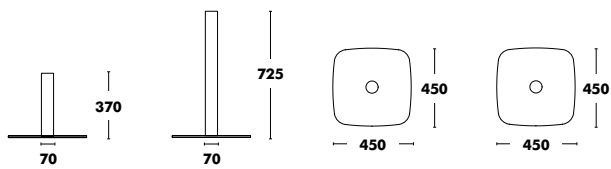

PEDESTAL LOGO

Pedestal Bat

DESIGNED BY ONDARRETA TEAM

Base	Base Dimensions	Height	Column	RRP
COLOUR EPOXY	450x450x10	365	COLOUR EPOXY	294 €
		720		308 €
		870		318 €
		1070		318 €

Maximum Table top dimensions: For H40 1100x1100 or Ø 1250. For H75 1000x1000 or Ø 1150.
Unit prices for pedestals that include a tabletop. For orders of less than 5 units of pedestals without a tabletop, there is an additional charge of €40 per pedestal.