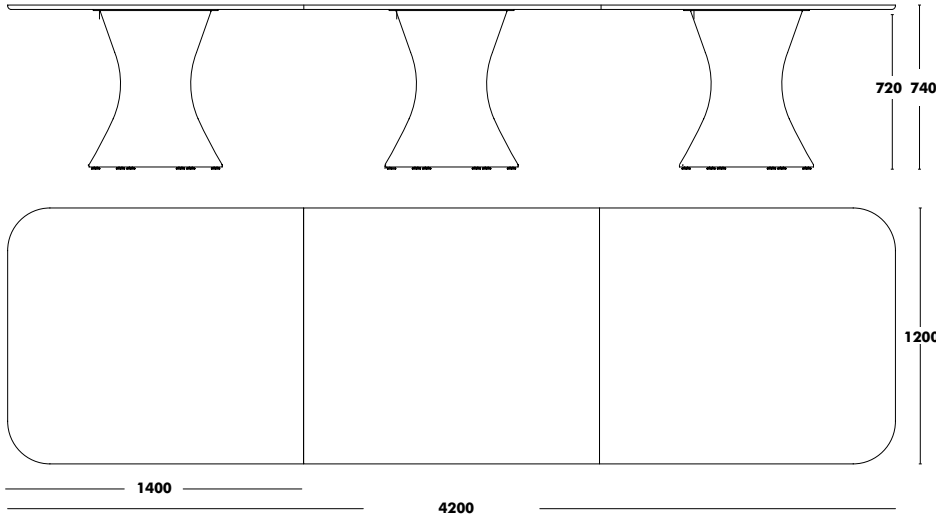

Table Sako XL Multiple

Back to index ↑

DESIGNED BY AGV ESTUDIO

Structure	Dimensions	Upholstery	Table Top	RRP
COLOUR EPOXY	MODULES OF 1400x1200	UPHOLSTERY TYPE B (CONTOUR, MOBY & MOSS)	EACH EXTRA MODULE - STAINED OAK + MDF	2.048 €
			EACH EXTRA MODULE - LAMINATE + BIRCH PLYWOOD	1.966 €
			EACH EXTRA MODULE - FENIX + BIRCH PLYWOOD	2.157 €

Continuity of grain cannot be guaranteed. Slight variation of shade might happen.
Electrification available.
Packaging for the structure + upholstery in flat pack format.
Cover replacement 340€ or 355€ when the table has electrification, per base.