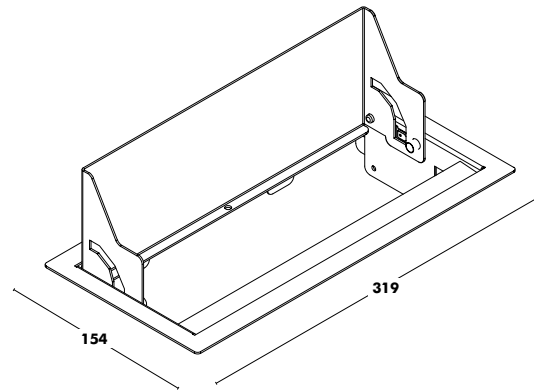

Accessories Bai

↑
Back to index

Access Hole

RRP
74 €

Top Access (Black/White)

RRP
141 €

Position depends on the table dimensions.

Top Access + Standard Power Data (Black/White)

INCLUDES POWER SUPPLY CONNECT: 3 SCHUKOS + 2 RJ45

RRP
262 €

Top Access + Plus Power Data (Black/White)

INCLUDES POWER SUPPLY CONNECT:
3 SCHUKOS + USB CHARGING MODULE A + C + RJ45 + 1 HDMI

RRP
391 €