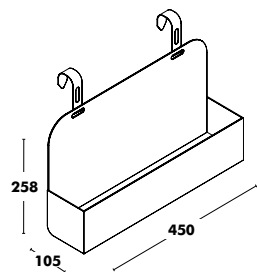

Rack Ola

Dimensions	Frame	RRP
450x258x25	COLOUR EPOXY	40 €

Shelf Ola

Dimensions	Frame	RRP
450x258x105	COLOUR EPOXY	44 €

Box / Planter

Dimensions	Frame	RRP
450x258x105	COLOUR EPOXY	142 €

Castors Ola

Dimensions	Frame	RRP
300x85x130	COLOUR EPOXY	157 €