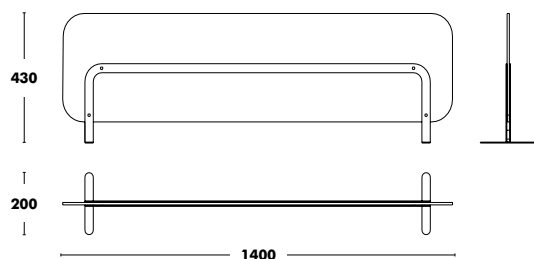

Divider Espai L 1400

DESIGNED BY XIMO ROCA

Dimensions	Structure	Panel	RRP
ESPAI L 1400 - 1400x200x430	COLOUR EPOXY	FELT - LIGHT GREY OR DARK GREY	441 €

Standard base included.

WEIGHT 580 (1,9kg) / 1100 (3kg) / 1400 (3,7kg)
VOL. 580 (0,016m³) / 1100 (0,028m³) / 1400 (0,034m³)