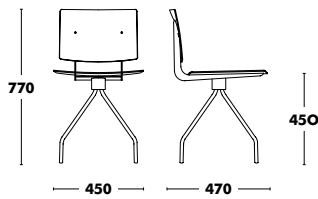

Swivel Chair Don

DESIGNED BY NADIA ARRATIBEL

Frame	Seat	Back	RRP
COLOUR EPOXY	PHENOLIC RESIN LAMINATE	PHENOLIC RESIN LAMINATE	422 €
	A TYPE FABRIC	A TYPE FABRIC	461 €
	B TYPE FABRIC	B TYPE FABRIC	478 €
	C TYPE FABRIC	C TYPE FABRIC	504 €
	K TYPE FABRIC	K TYPE FABRIC	536 €
	D TYPE FABRIC	D TYPE FABRIC	560 €
	L TYPE FABRIC	L TYPE FABRIC	603 €
	COM FABRIC	COM FABRIC	461 €

Accessories

OPTION FELT GLIDES
+14 €

WEIGHT 7,55kg   **COM: 80cm**
VOL. 0,34m³