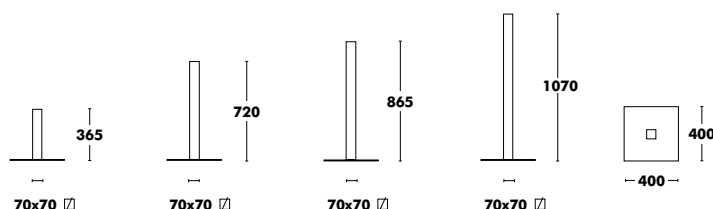

Pedestal Lac

DESIGNED BY ONDARRETA TEAM

Base	Base Dimensions	Height	Column	RRP
COLOUR EPOXY	400x400x8	370	COLOUR EPOXY	239 €
		720		239 €
		870		245 €
		1070		251 €

Maximum Table top dimensions: For H40 900x900 or Ø 1150. For H75 800x800 or Ø 1050. For H90 700x700 or Ø 950.
Unit prices for pedestals that include a tabletop. For orders of less than 5 units of pedestals without a tabletop, there is an additional charge of €40 per pedestal.

WEIGHT 370 (15,4kg) / 720 (16,9kg) / 870 (17,6kg) / 1070 (18,9kg)