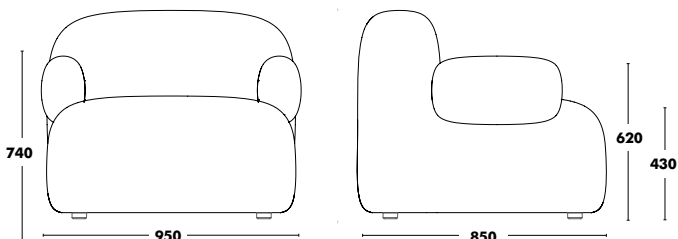

Gumi Armchair New!

DESIGNED BY MADE STUDIO

Upholstery

	RRP
A TYPE FABRIC - VALENCIA NOT AVAILABLE	1.863 €
B TYPE FABRIC - BLISS OUTDOOR & SILVERTEX NOT AVAILABLE	1.943 €
C TYPE FABRIC	2.087 €
K TYPE FABRIC	2.262 €
D TYPE FABRIC	2.420 €

Removable cover.
Ondarreta recommends specific upholsteries with easy-clean properties for this collection.

Accessories

OPTION FELT GLIDES +10€	LINKING KIT +37 €	OUTDOOR OPTION	WATER REPELLENT COVER AVAILABLE

WEIGHT 20,5 kg
VOL. 0,64m³