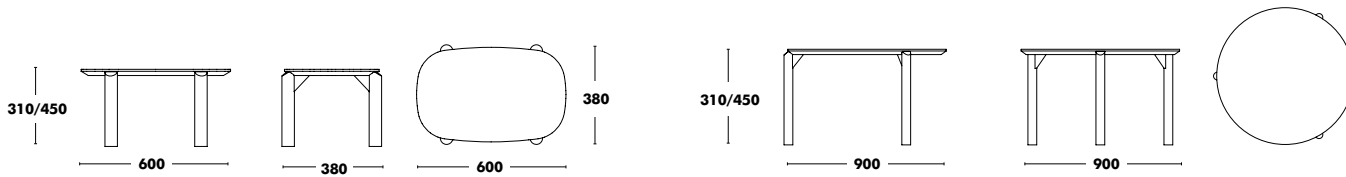

Low Table Juno

↑
Back to index

DESIGNED BY MADE STUDIO

Height	Dimensions	Structure	Table top	RRP
310	600x380	STAINED OAK	STAINED OAK + MDF PLAIN LAMINATE + MDF FENIX + MDF	609 € 632 € 649 €
310/450	800x380	STAINED OAK	STAINED OAK + MDF PLAIN LAMINATE + MDF FENIX + MDF	614 € 650 € 666 €
310/450	940x380	STAINED OAK	STAINED OAK + MDF PLAIN LAMINATE + MDF FENIX + MDF	646 € 673 € 697 €
310/450	1200x600	STAINED OAK	STAINED OAK + MDF PLAIN LAMINATE + MDF FENIX + MDF	697 € 727 € 764 €
310/450	ø600 (3 LEGS)	STAINED OAK	STAINED OAK + MDF PLAIN LAMINATE + MDF FENIX + MDF	545 € 611 € 630 €
310/450	ø800 (3 LEGS)	STAINED OAK	STAINED OAK + MDF PLAIN LAMINATE + MDF FENIX + MDF	636 € 740 € 789 €
310/450	ø1000	STAINED OAK	STAINED OAK + MDF PLAIN LAMINATE + MDF FENIX + MDF	822 € 880 € 929 €

Colour options for fittings: black, linen and season colour epoxies, for the current price list, mocha.
Plain laminate: white, silk, anthracite grey and black

WEIGHT 600x380 (6kg) / 800x380 (7kg) / 940x380 (9kg) / 1200x600 (10kg) / ø600 (6kg) ø800 (10kg) / ø1000 (15kg)