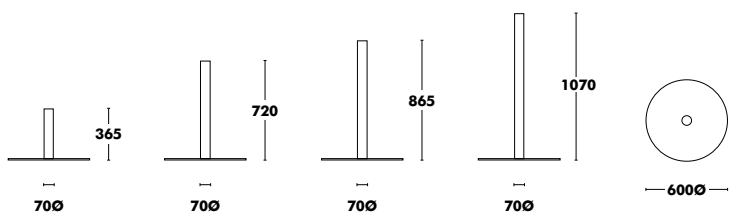

Pedestal Logo 60

↑
Back to index

DESIGNED BY ONDARRETA TEAM

Base	Dimensions Base	Height	Column	RRP
COLOUR EPOXY	6000x8	370	COLOUR EPOXY	319 €
		720		319 €
		870		325 €
		1070		332 €

Maximum Table top dimension for H720mm:: For H40 1300x1000 or Ø 1300. For H75 1200x900 or Ø 1200. For H90 1100x800 or Ø 1100.
Unit prices for pedestals that include a tabletop. For orders of less than 5 units of pedestals without a tabletop, there is an additional charge of €40 per pedestal.

WEIGHT 370 (22,8kg) / 720 (24kg) / 870 (24,5kg) / 1070 (25,2kg)