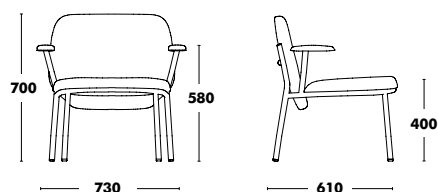

WEIGHT 8,30kg
VOL. 0,45m³

COM: 115cm

Easy Armchair Steel Low Back Lana

DESIGNED BY YONOH STUDIO

Frame	Seat	Back	RRP
COLOUR EPOXY	A TYPE FABRIC	A TYPE FABRIC	686 €
	B TYPE FABRIC	B TYPE FABRIC	711 €
	C TYPE FABRIC	C TYPE FABRIC	764 €
	K TYPE FABRIC	K TYPE FABRIC	814 €
	D TYPE FABRIC	D TYPE FABRIC	870 €
	L TYPE FABRIC	L TYPE FABRIC	927 €
	COM FABRIC	COM FABRIC	686 €