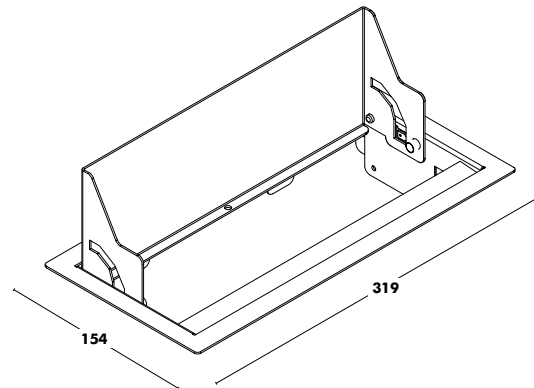

Accessories Dry

↑
Back to index

Access Hole

RRP
74 €

Top Access (Black/White)

RRP
141 €

Position depends on the table dimensions.

Top Access + Standard Power Data (Black/White)