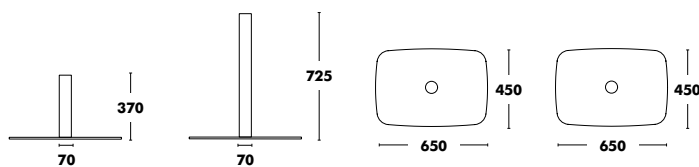

Pedestal Bat R

DESIGNED BY ONDARRETA TEAM

Base	Base Dimensions	Height	Column	RRP
COLOUR EPOXY	650x450x10	365	COLOUR EPOXY	339 €
		720		353 €
		870		363 €
		1070		363 €

Maximum Table top dimensions: For H40 1400x1000 or Ø 1350. For H75 1300x900 or Ø 1250.
Unit prices for pedestals that include a tabletop. For orders of less than 5 units of pedestals without a tabletop, there is an additional charge of €40 per pedestal.

WEIGHT 365 (27kg) / 720 (28kg)