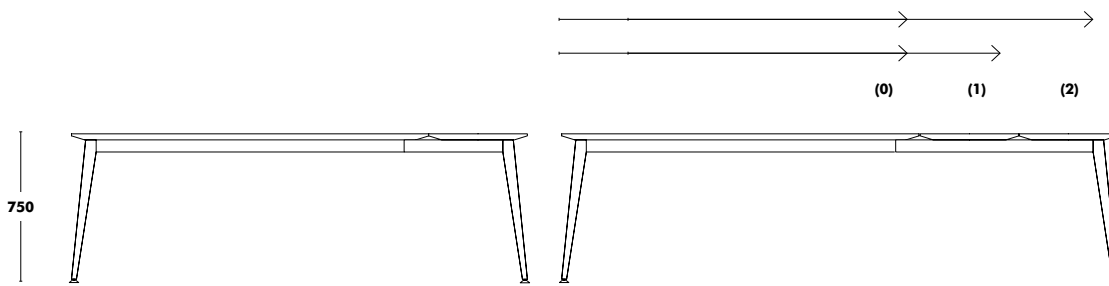

HEIGHT 750mm

WEIGHT 1300x900 **(56kg)** / 1500x900 **(63kg)** / 1800x1000 **(73kg)** / 2000x1000 **(82kg)**

Extendable Table Don

DESIGNED BY NADIA ARRATIBEL

Dimensions	Extension	Frame	Table top	RRP
1300x900	(1) 1800x900	COLOUR EPOXY	STAINED BEECH + MDF	1.597 €
			STAINED OAK + MDF	1.670 €
			LAMINATE + BIRCH PLYWOOD	2.046 €
			FENIX + BIRCH PLYWOOD	2.185 €
1500x900	(1) 2000x900	COLOUR EPOXY	STAINED BEECH + MDF	1.653 €
			STAINED OAK + MDF	1.726 €
			LAMINATE + BIRCH PLYWOOD	2.164 €
			FENIX + BIRCH PLYWOOD	2.290 €
1800x900	(1) 2300x900	COLOUR EPOXY	STAINED BEECH + MDF	1.986 €
			STAINED OAK + MDF	2.060 €
	(2) 2800x900		LAMINATE + BIRCH PLYWOOD	2.577 €
			FENIX + BIRCH PLYWOOD	2.762 €
1800x1000	(1) 2300x1000	COLOUR EPOXY	STAINED BEECH + MDF	2.009 €
			STAINED OAK + MDF	2.091 €
	(2) 2800x1000		LAMINATE + BIRCH PLYWOOD	2.891 €
			FENIX + BIRCH PLYWOOD	3.034 €
2000x900	(1) 2500x900	COLOUR EPOXY	STAINED BEECH + MDF	2.076 €
			STAINED OAK + MDF	2.159 €
	(2) 3000x900		LAMINATE + BIRCH PLYWOOD	2.707 €
			FENIX + BIRCH PLYWOOD	2.915 €
2000x1000	(1) 2500x1000	COLOUR EPOXY	STAINED BEECH + MDF	2.113 €
			STAINED OAK + MDF	2.195 €
	(2) 3000x1000		LAMINATE + BIRCH PLYWOOD	2.967 €
			FENIX + BIRCH PLYWOOD	3.146 €