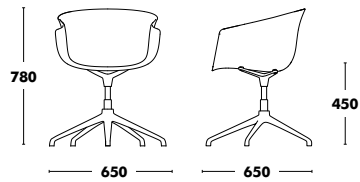

COM Seat pad: 55cm
COL Seat pad: 0,35m²

Wood Chair Bai

DESIGNED BY ANDER LIZASO

Frame	Seat & back	Seat	RRP
STAINED OAK	100% RECYCLED POLYPROPYLENE		488 €
	100% RECYCLED POLYPROPYLENE	A TYPE FABRIC	575 €
		B TYPE FABRIC	589 €
		C TYPE FABRIC	611 €
		K TYPE FABRIC	637 €
		D TYPE FABRIC	659 €
		L TYPE FABRIC	666 €
		COM FABRIC*	575 €
		COL FABRIC*	584 €
		Seat pad	
	A TYPE FABRIC		721 €
	B TYPE FABRIC		755 €
	C TYPE FABRIC		812 €
	K TYPE FABRIC		877 €
	D TYPE FABRIC		930 €
	L TYPE FABRIC		1.126 €
Complete			

***COM/COL on request. For Bai upholstered chair in COM/COL it is necessary 3m/4,8m² of fabric for testing.**
Bai polypropylene is 100% recycled.

Accessories

 OPTION FELT GLIDES
+10 €

 **WEIGHT 6,70kg**
VOL. 0,34m³

COM Seat pad: 55cm
COL Seat pad: 0,35m²

Swivel Chair Bai

DESIGNED BY ANDER LIZASO

Frame	Seat & back	Seat	RRP
SILK OR BLACK EPOXY	100% RECYCLED POLYPROPYLENE		475 €
	100% RECYCLED POLYPROPYLENE	A TYPE FABRIC	570 €
		B TYPE FABRIC	585 €
		C TYPE FABRIC	607 €
		K TYPE FABRIC	632 €
		D TYPE FABRIC	652 €
		L TYPE FABRIC	661 €
		COM FABRIC*	570 €
		COL FABRIC*	578 €
	A TYPE FABRIC		716 €
	B TYPE FABRIC		751 €
	C TYPE FABRIC		808 €
	K TYPE FABRIC		872 €
	D TYPE FABRIC		925 €
	L TYPE FABRIC		1.122 €
Complete			