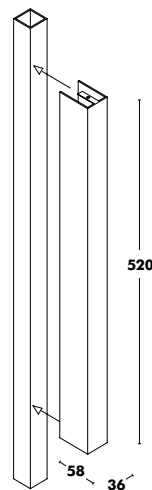

Top Access do not include power cord.