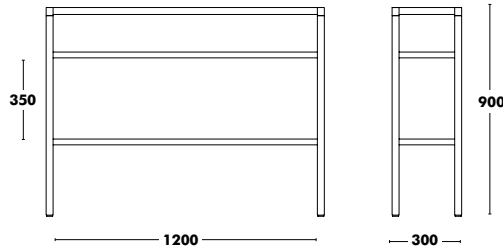

Accessories

 CASTORS:
+159 €

 **WEIGHT** 820x350x900 (18kg) / 1200x350x900 (22kg)

Cabinet Dry Out **New!**

↑
Back to index

600x300x900 Composition 1

600x300x900 Composition 2

600x300x900 Composition 3