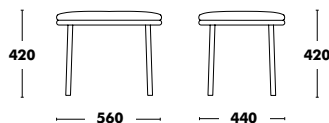

Ottoman Steel Lana

DESIGNED BY YONOH STUDIO

Frame	Seat	RRP
COLOUR EPOXY	A TYPE FABRIC	394 €
	B TYPE FABRIC	431 €
	C TYPE FABRIC	452 €
	K TYPE FABRIC	480 €
	D TYPE FABRIC	504 €
	L TYPE FABRIC	517 €
	COM FABRIC	394 €

WEIGHT 3,9kg
VOL. 0,17m³

COM: 60cm