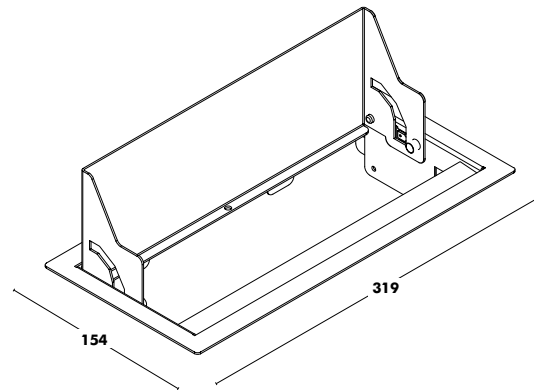

Accessories Bob

↑
Back to index

Access Hole

RRP
74 €

Top Access (Black/White)

RRP
141 €

Position depends on the table dimensions.

Top Access + Standard Power Data (Black/White)

INCLUDES POWER SUPPLY CONNECT: 3 SCHUKOS + 2 RJ45

RRP
262 €

Top Access + Plus Power Data (Black/White)

INCLUDES POWER SUPPLY CONNECT:
3 SCHUKOS + USB CHARGING MODULE A + C + RJ45 + 1 HDMI

RRP
391 €