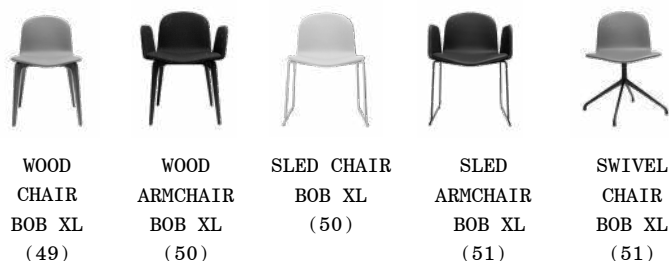

CHAIR ALO (19) LOUNGE ALO (20) STOOL H65 ALO (21) STOOL H75 ALO (21)

22 Alo Outdoor

CHAIR ALO OUTDOOR (23) LOUNGE ALO OUTDOOR (23) STOOL H65 ALO OUTDOOR (23) STOOL H75 ALO OUTDOOR (23)

24 Ant

STOOL H47 ANT (25) STOOL H68 ANT (25) STOOL H79 ANT (25)

26 Bai

CHAIR BAI (27) SLED CHAIR BAI (28) WOOD CHAIR BAI (29) SWIVEL CHAIR BAI (30) ADJUSTABLE SWIVEL CHAIR WITH CASTORS BAI (31) STEEL DESK BAI (32) STEEL TABLE BAI (32)

Product Summary

36 Bob

48 Bob XL

52 Don