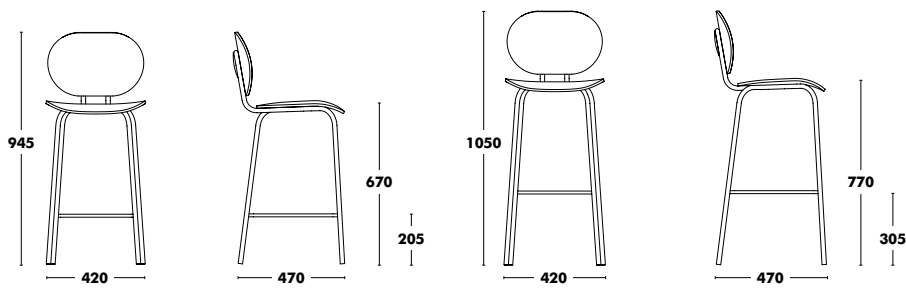

Stool H65 & H75 Hari

↑
Back to index

DESIGNED BY ESTUDI(H)AC

Structure	Seat	Back	RRP H65	RRP H75
COLOUR EPOXY	POLYPROPYLENE	POLYPROPYLENE	331 €	337 €
	A TYPE FABRIC	POLYPROPYLENE	358 €	364 €
	B TYPE FABRIC		364 €	370 €
	C TYPE FABRIC		373 €	379 €
	K TYPE FABRIC		383 €	389 €
	D TYPE FABRIC		391 €	397 €
	L TYPE FABRIC		425 €	431 €
	COM FABRIC		358 €	364 €
	A TYPE FABRIC	STAINED BEECH	417 €	423 €
	B TYPE FABRIC		426 €	432 €
	C TYPE FABRIC		443 €	449 €
	K TYPE FABRIC		462 €	468 €
	D TYPE FABRIC		480 €	486 €
	L TYPE FABRIC		493 €	499 €
	COM FABRIC		417 €	423 €
	STAINED OAK	STAINED OAK	456 €	462 €
	A TYPE FABRIC	STAINED OAK	453 €	459 €
	B TYPE FABRIC		462 €	468 €
	C TYPE FABRIC		478 €	484 €
	K TYPE FABRIC		497 €	503 €
	D TYPE FABRIC		515 €	521 €
	L TYPE FABRIC		527 €	533 €
	COM FABRIC		453 €	459 €
	A TYPE FABRIC	A TYPE FABRIC	435 €	441 €
	B TYPE FABRIC	B TYPE FABRIC	451 €	457 €
	C TYPE FABRIC	C TYPE FABRIC	479 €	485 €
	K TYPE FABRIC	K TYPE FABRIC	514 €	520 €
	D TYPE FABRIC	D TYPE FABRIC	544 €	550 €
	L TYPE FABRIC	L TYPE FABRIC	567 €	573 €
	COM FABRIC	COM FABRIC	435 €	441 €

Accessories

OPTION FELT GLIDES
+14 €

WEIGHT 65 (6,9kg) /
75 (7,05kg)
VOL. 0,29m³

COM Seat: 55cm
COM Complete: 80cm

Stool H65 & H75 Hari Outdoor ☀

Structure	Seat & Back	RRP H65	RRP H75
COLOUR EPOXY	POLYPROPYLENE	346 €	352 €

WEIGHT 6,2kg
VOL. 0,34m³