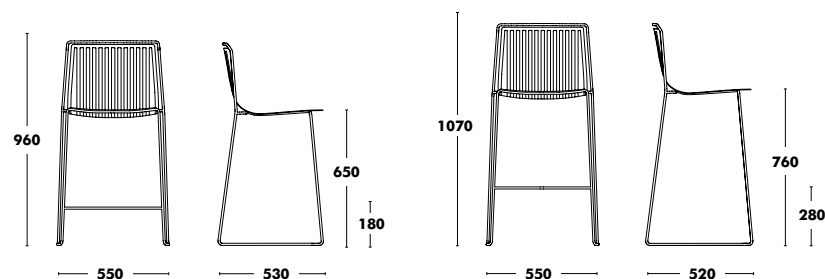

Accessories

 OPTION FELT GLIDES
+14 €

  **WEIGHT** 65 (7,25kg) / 75 (7,80kg) **COM: 75cm**
VOL. 65 / 75 (0,29m³)

Alo Outdoor

↑
Back to index

DESIGNED BY GABRIEL TEIXIDÓ

CHAIR ALO OUTDOOR

LOUNGE ALO OUTDOOR

Cushion Option: Outdoor upholsteries available in Type B (75€) and Type K (99€) fabric categories.

WEIGHT 7,50kg
VOL. 0,45m³

STACKABILITY: 4 UNITS

Lounge Alo Outdoor

DESIGNED BY GABRIEL TEIXIDÓ

Frame & Seat

COLOUR EPOXY

RRP

469 €

Cushion Option: Outdoor upholsteries available in Type B (75€) and Type K (99€) fabric categories.

WEIGHT 8,10kg
VOL. 0,45m³

STACKABILITY: 4 UNITS

Stool H65 & H75 Alo Outdoor

DESIGNED BY GABRIEL TEIXIDÓ

Frame & Seat

COLOUR EPOXY

RRP H65

514 €

RRP H75

520 €

Cushion Option: Outdoor upholsteries available in Type B (75€) and Type K (99€) fabric categories.

WEIGHT 65 (8kg) / 75 (8,6kg)
VOL. 65 / 75 (0,29m³)