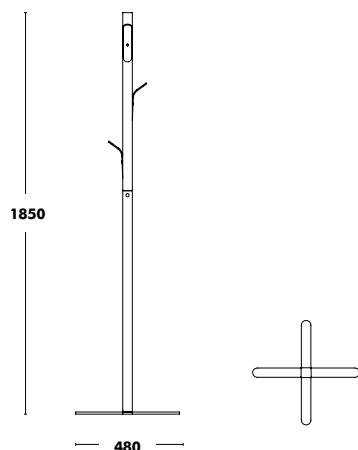

 **WEIGHT (0,24kg)**
VOL. (0,004m³)

Ele Stand

DESIGNED BY EDUARDO CÁMARA & PATRICIA IBÁÑEZ

Dimensions	Structure	Column	RRP
ELE STAND Z - 1850x480x480	COLOUR EPOXY	STAINED OAK	497 €

 **WEIGHT (8,3kg)**
VOL. (0,08m³)