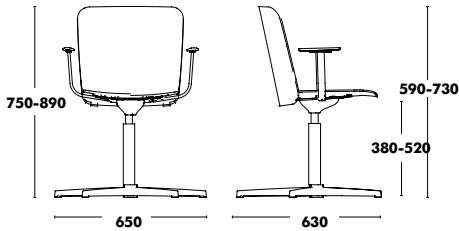

Complete

Seat pad

Epoxy colour options for the swivel base: Dune, Brique, Biscay Blue and Black.

Accessories

 OPTION FELT GLIDES
+14 €

WEIGHT 8kg / VOL. 0,34m³

COM Seat pad: 55cm / COM Complete: 100cm

Armchair Supra Swivel