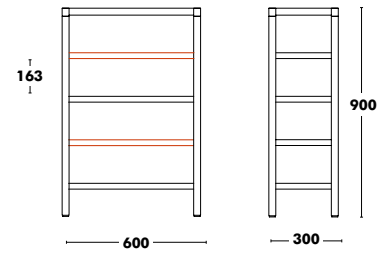

Accessories

 CASTORS:
+159 €

 **WEIGHT** 820x350x900 (18kg) / 1200x350x900 (22kg)

Cabinet Dry Out **New!**

↑
Back to index

600x300x900 Composition 1

600x300x900 Composition 2

600x300x900 Composition 3