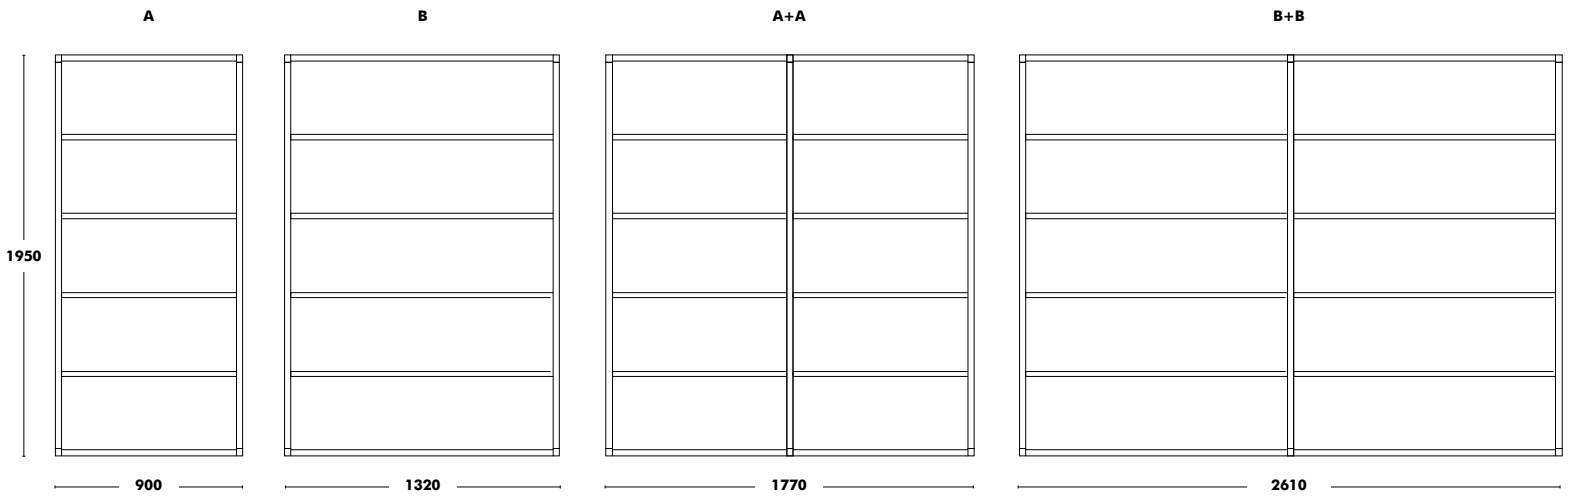

Shelf Dry (Module 5)

Back to index ↑

DESIGNED BY ONDARRETA TEAM

Depth	Dimensions	Frame	Shelves	RRP
350	A - 900x1950	COLOUR EPOXY	COLOUR EPOXY	1.396 €
	B - 1320x1950	COLOUR EPOXY	COLOUR EPOXY	1.531 €
	A + A - 1770x1950	COLOUR EPOXY	COLOUR EPOXY	2.141 €
	B + B - 2610x1950	COLOUR EPOXY	COLOUR EPOXY	2.388 €
500	A - 900x1950	COLOUR EPOXY	COLOUR EPOXY	1.450 €
	B - 1320x1950	COLOUR EPOXY	COLOUR EPOXY	1.633 €
	A + A - 1770x1950	COLOUR EPOXY	COLOUR EPOXY	2.247 €
	B + B - 2610x1950	COLOUR EPOXY	COLOUR EPOXY	2.587 €

Upper and lower shelves included.

Accessories

WALL ANCHOR INCLUDED

WEIGHT A - 900x1950x350 (**47kg**) / B - 1320x1950x350 (**61kg**) / A + A - 1770x1950x350 (**81kg**) / B + B - 2610x1950x350 (**105kg**) / A - 900x1950x500 (**60kg**) / B - 1320x1950x500 (**80kg**) / A + A - 1770x1950x500 (**103kg**) / B + B - 2610x1950x500 (**138kg**)