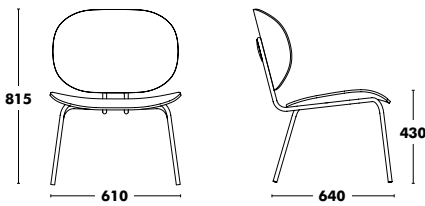

Lounge Hari

DESIGNED BY ESTUDI(H)AC

Structure	Seat	Back	RRP
COLOUR EPOXY	STAINED OAK	STAINED OAK	455 €
	A TYPE FABRIC	STAINED OAK	480 €
	B TYPE FABRIC		492 €
	C TYPE FABRIC		513 €
	K TYPE FABRIC		539 €
	D TYPE FABRIC		561 €
	L TYPE FABRIC		587 €
	COM FABRIC		480 €
	A TYPE FABRIC	A TYPE FABRIC	487 €
	B TYPE FABRIC	B TYPE FABRIC	512 €
	C TYPE FABRIC	C TYPE FABRIC	554 €
	K TYPE FABRIC	K TYPE FABRIC	604 €
	D TYPE FABRIC	D TYPE FABRIC	643 €
	L TYPE FABRIC	L TYPE FABRIC	731 €
	COM FABRIC	COM FABRIC	487 €

Accessories

OPTION FELT GLIDES
+14€

WEIGHT 9,95kg   **COM: 110cm**
VOL. 0,45m³