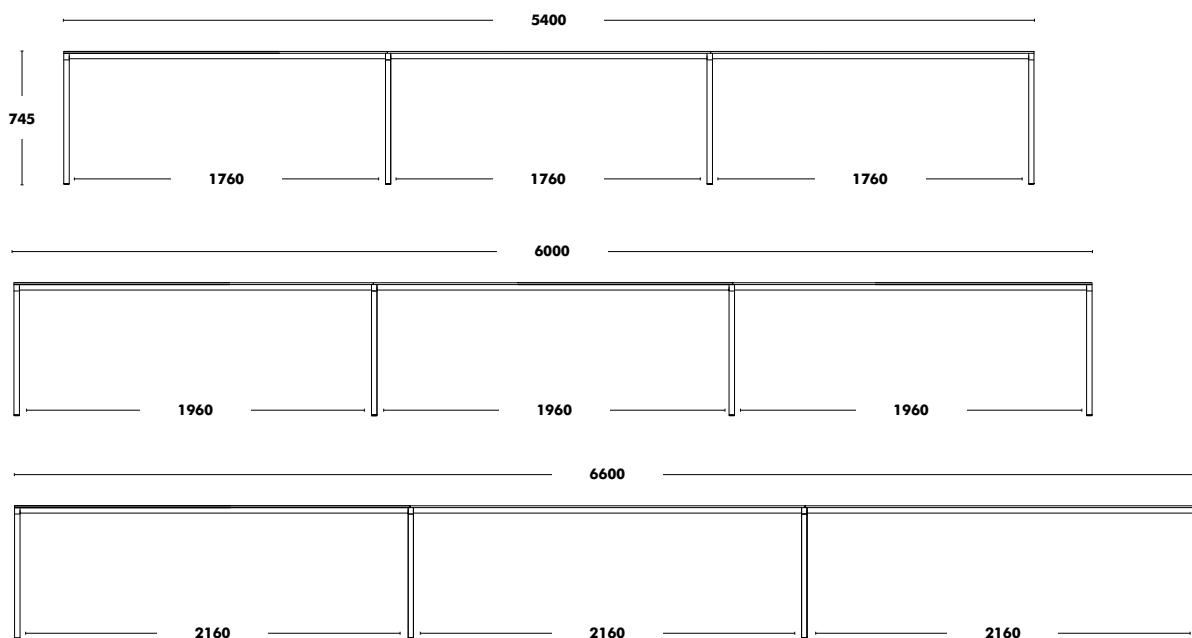

Double Table Dry

<u>745/1000</u>	4000x1200	COLOUR EPOXY	LAMINATE	2.199 €
			LAMINATE + BIRCH PLYWOOD	3.001 €
			FENIX + BIRCH PLYWOOD	3.287 €
			STAINED BEECH	2.438 €
			STAINED OAK	2.477 €
<u>745/1000</u>	4400x800	COLOUR EPOXY	LAMINATE	2.023 €
			LAMINATE + BIRCH PLYWOOD	2.993 €
			FENIX + BIRCH PLYWOOD	3.288 €
			STAINED BEECH	2.229 €
			STAINED OAK	2.307 €
<u>745/1000</u>	4400x1000	COLOUR EPOXY	LAMINATE	2.165 €
			LAMINATE + BIRCH PLYWOOD	3.132 €
			FENIX + BIRCH PLYWOOD	3.399 €
			STAINED BEECH	2.524 €
			STAINED OAK	2.563 €
<u>745/1000</u>	4400x1200	COLOUR EPOXY	LAMINATE	2.376 €
			LAMINATE + BIRCH PLYWOOD	3.273 €
			FENIX + BIRCH PLYWOOD	3.471 €
			STAINED BEECH	2.591 €
			STAINED OAK	2.672 €

↑
Back to index

The continuity of the grain is not guaranteed for oak and beech table tops wider than 3600.

HEIGHT 750mm/1000mm

WEIGHT 3000x800 (44/45kg) / 3000x1000 (61/62kg) / 3000x1200 (78/79kg) / 3600x800 (51/52kg) / 3600x1000 (73/74kg) / 3600x1200 (95/96kg) / 4000x800 (66/67kg) / 4000x1000 (81/82kg) / 4000x1200 (96/97kg) / 4400x800 (72/73kg) / 4400x1000 (89/90kg) / 4400x1200 (106/107kg)

Triple Table Dry

DESIGNED BY ONDARRETA TEAM

Height	Dimensions	Frame	Table top	RRP
<u>745</u>	5400x800	COLOUR EPOXY	LAMINATE	2.330 €
			LAMINATE + BIRCH PLYWOOD	3.368 €
			FENIX + BIRCH PLYWOOD	3.575 €
			STAINED BEECH	2.731 €
			STAINED OAK	2.854 €
<u>745</u>	5400x1000	COLOUR EPOXY	LAMINATE	2.484 €
			LAMINATE + BIRCH PLYWOOD	3.891 €
			FENIX + BIRCH PLYWOOD	4.098 €
			STAINED BEECH	2.870 €
			STAINED OAK	2.994 €