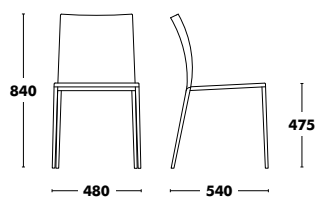

Chair Moka

DESIGNED BY ONDARRETA TEAM

Frame	Seat & Back	RRP
COLOUR EPOXY	A TYPE FABRIC	270 €
	B TYPE FABRIC	289 €
	C TYPE FABRIC	324 €
	K TYPE FABRIC	364 €
	D TYPE FABRIC	397 €
	L TYPE FABRIC	426 €
	COM FABRIC	270 €

WEIGHT 6,50kg
VOL. 0,29m³

COM : 100cm
STACKABILITY: 5 UNITS