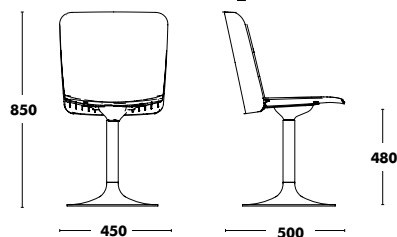

Chair Supra Trumpet Revolving

DESIGNED BY NOTE

Structure	Seat & back	Seat	RRP
COLOUR EPOXY	POLYPROPYLENE RAW		520 €
	POLYPROPYLENE RAW		
		UPHOLSTERY TYPE A	558 €
		UPHOLSTERY TYPE B	561 €
		UPHOLSTERY TYPE C	567 €
	Seat pad	UPHOLSTERY TYPE K	574 €
		UPHOLSTERY TYPE D	580 €
		UPHOLSTERY TYPE L	629 €
		UPHOLSTERY COM*	558 €
	Complete	UPHOLSTERY TYPE A	655 €
		UPHOLSTERY TYPE B	674 €
		UPHOLSTERY TYPE C	708 €
		UPHOLSTERY TYPE K	749 €
		UPHOLSTERY TYPE D	786 €
		UPHOLSTERY TYPE L	813 €
		UPHOLSTERY COM*	655 €

Epoxy colour options for the trumpet base: Dune, Brique, Biscay Blue and Black.

WEIGHT 8,2kg
VOL. 0,22m³

COM Seat pad: 55cm / COM Complete: 100cm