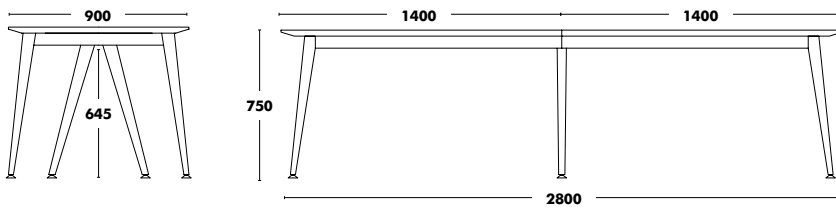

HEIGHT 750mm

WEIGHT 1300x900 **(56kg)** / 1500x900 **(63kg)** / 1800x1000 **(73kg)** / 2000x1000 **(82kg)**

Extendable Table Don

DESIGNED BY NADIA ARRATIBEL

Dimensions	Extension	Frame	Table top	RRP
1300x900	(1) 1800x900	COLOUR EPOXY	STAINED BEECH + MDF	1.597 €
			STAINED OAK + MDF	1.670 €
			LAMINATE + BIRCH PLYWOOD	2.046 €
			FENIX + BIRCH PLYWOOD	2.185 €
1500x900	(1) 2000x900	COLOUR EPOXY	STAINED BEECH + MDF	1.653 €
			STAINED OAK + MDF	1.726 €
			LAMINATE + BIRCH PLYWOOD	2.164 €
			FENIX + BIRCH PLYWOOD	2.290 €
1800x900	(1) 2300x900	COLOUR EPOXY	STAINED BEECH + MDF	1.986 €
			STAINED OAK + MDF	2.060 €
	(2) 2800x900		LAMINATE + BIRCH PLYWOOD	2.577 €
			FENIX + BIRCH PLYWOOD	2.762 €
1800x1000	(1) 2300x1000	COLOUR EPOXY	STAINED BEECH + MDF	2.009 €
			STAINED OAK + MDF	2.091 €
	(2) 2800x1000		LAMINATE + BIRCH PLYWOOD	2.891 €
			FENIX + BIRCH PLYWOOD	3.034 €
2000x900	(1) 2500x900	COLOUR EPOXY	STAINED BEECH + MDF	2.076 €
			STAINED OAK + MDF	2.159 €
	(2) 3000x900		LAMINATE + BIRCH PLYWOOD	2.707 €
			FENIX + BIRCH PLYWOOD	2.915 €
2000x1000	(1) 2500x1000	COLOUR EPOXY	STAINED BEECH + MDF	2.113 €
			STAINED OAK + MDF	2.195 €
	(2) 3000x1000		LAMINATE + BIRCH PLYWOOD	2.967 €
			FENIX + BIRCH PLYWOOD	3.146 €

HEIGHT 750mm

WEIGHT 1300x900 (68kg) / 1500x900 (75kg) / 1800x900 (86kg) / 1800x1000 (96kg) / 2000x900 (94kg) / 2000x1000 (105kg)

Double Table Don

DESIGNED BY NADIA ARRATIBEL

Dimensions	Frame	Table top	RRP
2800x900	COLOUR EPOXY	LAMINATE + BIRCH PLYWOOD	2.218 €
		FENIX + BIRCH PLYWOOD	2.369 €
3400x1000	COLOUR EPOXY	LAMINATE + BIRCH PLYWOOD	2.759 €
		FENIX + BIRCH PLYWOOD	3.085 €
3800x1000	COLOUR EPOXY	LAMINATE + BIRCH PLYWOOD	3.566 €
		FENIX + BIRCH PLYWOOD	3.727 €