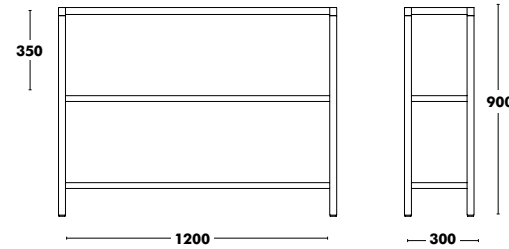

1200x300x900 Composition 2