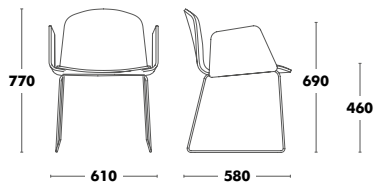

Sled Armchair Bob XL

DESIGNED BY NADIA ARRATIBEL

Frame	Seat, back & armrests	RRP
COLOUR EPOXY	A TYPE FABRIC	562 €
	B TYPE FABRIC	592 €
	C TYPE FABRIC	645 €
Complete	K TYPE FABRIC	712 €
	D TYPE FABRIC	770 €
	L TYPE FABRIC	828 €
	COM FABRIC	562 €

Accessories

LINKING PIECE +12 €	OPTION FELT GLIDES +14 €

WEIGHT 8,30kg	COM: 160cm
VOL. 0,34m³