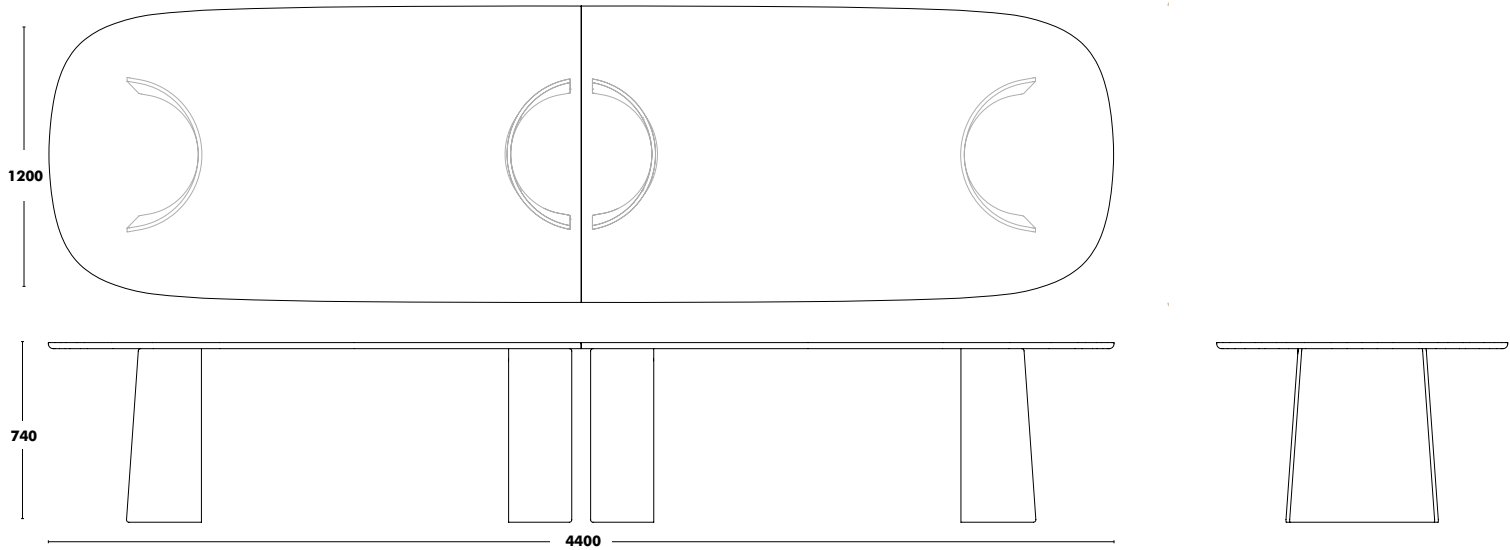

Coarse grain for oak material.

 **HEIGHT 750cm**
WEIGHT 2200X1200 (60kg) / 2400X1200 (64kg) / Ø1200 (32kg) / Ø1400 (40kg)

Table Ginger Double

↑
Back to index

DESIGNED BY SEBASTIAN HERKNER

Dimensions	Structure	Table top	RRP
3200x1200 (DISTANCE BETWEEN LEGS : 670 MM)	STAINED OAK	STAINED OAK FENIX + BIRCH PLYWOOD	4.718 € 4.765 €
3600x1200 (DISTANCE BETWEEN LEGS : 870 MM)	STAINED OAK	STAINED OAK FENIX + BIRCH PLYWOOD	5.159 € 5.196 €
4000x1200 (DISTANCE BETWEEN LEGS : 1070 MM)	STAINED OAK	STAINED OAK FENIX + BIRCH PLYWOOD	5.250 € 5.334 €
4400x1200 (DISTANCE BETWEEN LEGS : 1270 MM)	STAINED OAK	STAINED OAK FENIX + BIRCH PLYWOOD	5.354 € 5.390 €
4800x1200 (DISTANCE BETWEEN LEGS : 1470 MM)	STAINED OAK	STAINED OAK FENIX + BIRCH PLYWOOD	5.418 € 5.474 €