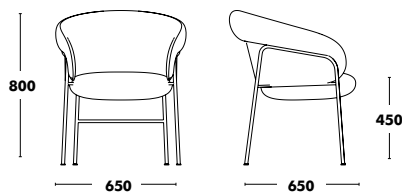

HEIGHT 1100

WEIGHT Ø900 (33kg) / Ø1000 (36kg) / 1600x900 (46kg) / 1800x900 (49kg) / 2000x1000 (53kg)

Ginger

DESIGNED BY SEBASTIAN HERKNER

↑
Back to index

CHAIR GINGER

CHAIR GINGER WOOD

CHAIR GINGER SLED

GINGER LOUNGE

GINGER LOUNGE WOOD

GINGER LOUNGE SLED

GINGER LOW TABLE

GINGER TABLE H75

GINGER DOUBLE TABLE

Chair Ginger

DESIGNED BY SEBASTIAN HERKNER