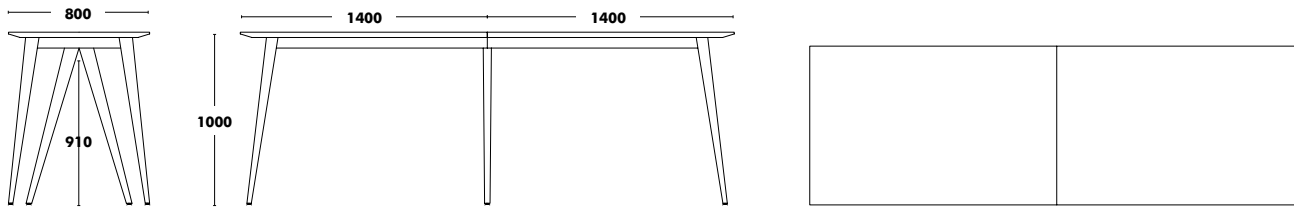

HEIGHT 750mm

WEIGHT 2800x900 (**93kg**) / 3400x1000 (**118kg**) / 3800x1000 (**128kg**)

High Table Don

DESIGNED BY NADIA ARRATIBEL

Dimensions	Frame	Table top	RRP
1500x800	COLOUR EPOXY	STAINED BEECH + MDF	1.228 €
		STAINED OAK + MDF	1.266 €
		LAMINATE + BIRCH PLYWOOD	1.488 €
		FENIX + BIRCH PLYWOOD	1.582 €
1800x800	COLOUR EPOXY	STAINED BEECH + MDF	1.735 €
		STAINED OAK + MDF	1.801 €
		LAMINATE + BIRCH PLYWOOD	1.787 €
		FENIX + BIRCH PLYWOOD	1.956 €
2000x800	COLOUR EPOXY	STAINED BEECH + MDF	1.791 €
		STAINED OAK + MDF	1.866 €
		LAMINATE + BIRCH PLYWOOD	1.887 €
		FENIX + BIRCH PLYWOOD	2.035 €
2200x900	COLOUR EPOXY	STAINED BEECH + MDF	1.858 €
		STAINED OAK + MDF	1.932 €
		LAMINATE + BIRCH PLYWOOD	2.165 €
		FENIX + BIRCH PLYWOOD	2.313 €

HEIGHT 1000mm

WEIGHT 1500x800 (58kg) / 1800x800 (67kg) / 2200x800 (82kg) / 2000x900 (93kg)

High Double Table Don

DESIGNED BY NADIA ARRATIBEL

Dimensions	Frame	Table top	RRP
2800x800	COLOUR EPOXY	LAMINATE + BIRCH PLYWOOD	2.584 €
		FENIX + BIRCH PLYWOOD	2.736 €
3400x800	COLOUR EPOXY	LAMINATE + BIRCH PLYWOOD	2.846 €
		FENIX + BIRCH PLYWOOD	3.158 €
4200x900	COLOUR EPOXY	LAMINATE + BIRCH PLYWOOD	3.751 €
		FENIX + BIRCH PLYWOOD	4.007 €