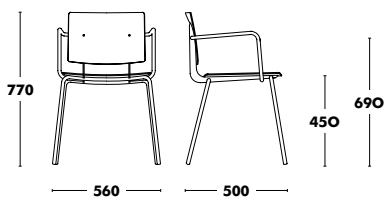

Armchair Don

DESIGNED BY NADIA ARRATIBEL

Frame	Seat	Back	RRP
COLOUR EPOXY	PHENOLIC RESIN LAMINATE	PHENOLIC RESIN LAMINATE	389 €
	A TYPE FABRIC	A TYPE FABRIC	423 €
	B TYPE FABRIC	B TYPE FABRIC	438 €
	C TYPE FABRIC	C TYPE FABRIC	467 €
	K TYPE FABRIC	K TYPE FABRIC	499 €
	D TYPE FABRIC	D TYPE FABRIC	523 €
	L TYPE FABRIC	L TYPE FABRIC	565 €
	COM FABRIC	COM FABRIC	423 €

Accessories

COM: 80cm