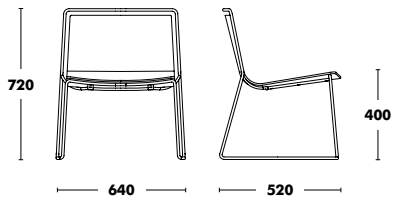

Lounge Alo

DESIGNED BY GABRIEL TEIXIDÓ

Frame	Seat & back	RRP
COLOUR EPOXY	A TYPE FABRIC	374 €
	B TYPE FABRIC	389 €
	C TYPE FABRIC	416 €
	K TYPE FABRIC	452 €
	D TYPE FABRIC	544 €
	L TYPE FABRIC	570 €
	COM FABRIC	374 €

Accessories

LINKING PIECE +12 €	TROLLEY +520 €	STACKING PIECE INCLUDED	OPTION FELT GLIDES +14 €

2 WEIGHT 6,80kg VOL. 0,45m³	COM: 80cm	STACKABILITY: 8 UNITS