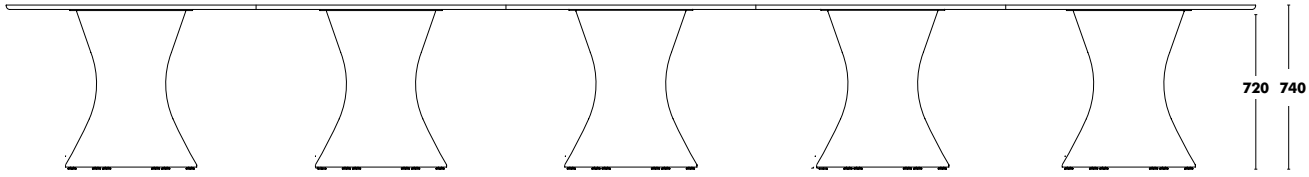

Table Sako XL Other possible configurations

↑
Back to index

DESIGNED BY AGV ESTUDIO

Structure	Dimensions	Upholstery	Table Top	RRP
COLOUR EPOXY	MODULES OF 1200x1200	UPHOLSTERY TYPE B (CONTOUR, MOBY & MOSS)	EACH EXTRA MODULE - STAINED OAK + MDF	2.048 €
			EACH EXTRA MODULE - LAMINATE + BIRCH PLYWOOD	1.966 €
			EACH EXTRA MODULE - FENIX + BIRCH PLYWOOD	2.157 €

Continuity of grain cannot be guaranteed. Slight variation of shade might happen.
Electrification available.
Packaging for the structure + upholstery in flat pack format.
Cover replacement 340€ or 355€ when the table has electrification, per base.

HEIGHT 740