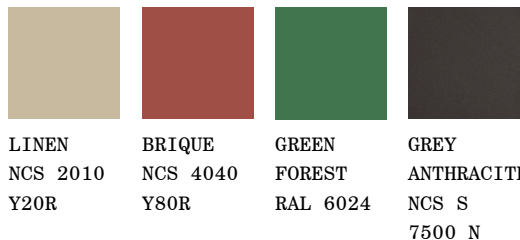

WHITE RAL 9003 SILK RAL 7044 LINEN NCS 2010 Y20R CLAY NCS 4020 Y60R MOCHA RAL 8008 GREY ANTHRACITE NCS S 7500 N BLACK NCS S 9000N NAVY BLUE NCS 8010 R70B GREEN MELANGE NCS 7010 B30G DUNE NCS 3030 Y10R BRIQUE NCS 4040 Y80R BISCAY BLUE RAL 270 40 40

LINEN NCS 2010 Y20R BRIQUE NCS 4040 Y80R GREEN FOREST RAL 6024 GREY ANTHRACITE NCS S 7500 N

Aluminium - Only available for Dry Out New!