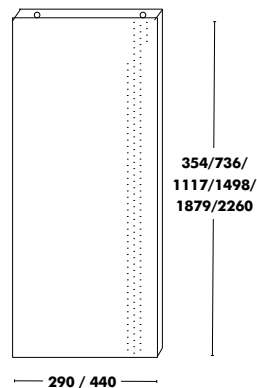

Vertical Steel Panel

Depth	Dimensions	Frame	RRP
350	H1 354x290	COLOUR EPOXY	48 €
	H2 736x290	COLOUR EPOXY	74 €
	H3 1117x290	COLOUR EPOXY	95 €
	H4 1498x290	COLOUR EPOXY	122 €
	H5 1879x290	COLOUR EPOXY	169 €
	H6 2260x290	COLOUR EPOXY	187 €
500	H1 354x440	COLOUR EPOXY	64 €
	H2 736x440	COLOUR EPOXY	96 €
	H3 1117x440	COLOUR EPOXY	125 €
	H4 1498x440	COLOUR EPOXY	151 €
	H5 1879x440	COLOUR EPOXY	203 €
	H6 2260x440	COLOUR EPOXY	220 €

**Side panel that closes the entire side of the shelf.
It requires indication upon receipt of the order of the shelves.**

Castors

Units	RRP
4	74 €
6 (DOUBLE SHELVES)	111 €