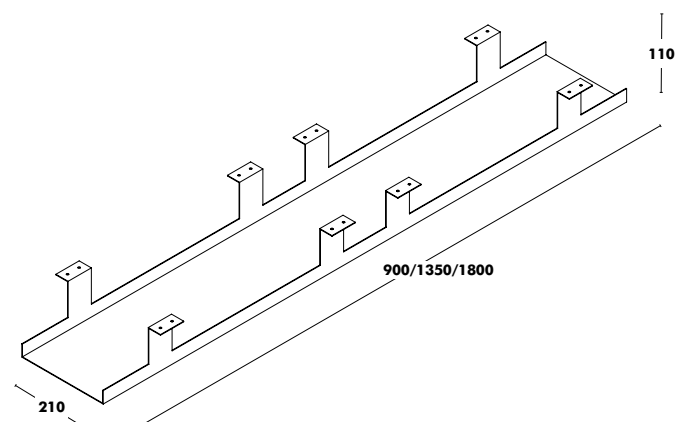

Central Cable Guide Tray (Epoxy Colour)

RRP

900	126 €
1350	129 €
1800	138 €