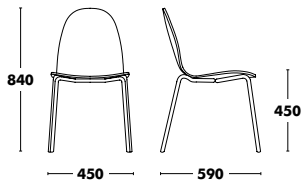

STOOL H75 BOB

LOW TABLE BOB

TABLE BOB

HIGH TABLE BOB

Steel Chair Bob

DESIGNED BY NADIA ARRATIBEL

Frame	Seat & back	RRP	
COLOUR EPOXY	STAINED BEECH	236 €	
	LACQUERED BEECH	241 €	
	STAINED OAK	255 €	
	Complete	A TYPE FABRIC	332 €
		B TYPE FABRIC	350 €
		C TYPE FABRIC	379 €
		K TYPE FABRIC	416 €
		D TYPE FABRIC	449 €
		L TYPE FABRIC	474 €
	COM FABRIC	332 €	
	Combi	STAINED BEECH + A TYPE FABRIC	376 €
		STAINED BEECH + B TYPE FABRIC	387 €
		STAINED BEECH + C TYPE FABRIC	406 €
		STAINED BEECH + K TYPE FABRIC	432 €
		STAINED BEECH + D TYPE FABRIC	453 €
		STAINED BEECH + L TYPE FABRIC	482 €
	STAINED BEECH + COM FABRIC	376 €	
	Combi	LACQUERED BEECH + A TYPE FABRIC	386 €
		LACQUERED BEECH + B TYPE FABRIC	398 €
		LACQUERED BEECH + C TYPE FABRIC	420 €
LACQUERED BEECH + K TYPE FABRIC		445 €	
LACQUERED BEECH + D TYPE FABRIC		466 €	
LACQUERED BEECH + L TYPE FABRIC		494 €	
LACQUERED BEECH + COM FABRIC	386 €		