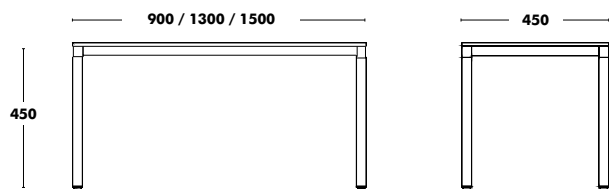

Bench Dry Out **New!**

Back to index ↑

DESIGNED BY BLUE DESIGN & ONDARRETA TEAM

Dimensions	Frame	Seat	RRP
900x450	ALUMINIUM EPOXY COLOUR	COMPACT OUTDOOR	652 €
	ANODIZED ALUMINIUM	COMPACT OUTDOOR ALUMINIUM	718 €
1300x450	ALUMINIUM EPOXY COLOUR	COMPACT OUTDOOR	771 €
	ANODIZED ALUMINIUM	COMPACT OUTDOOR ALUMINIUM	888 €
1500x450	ALUMINIUM EPOXY COLOUR	COMPACT OUTDOOR	947 €
	ANODIZED ALUMINIUM	COMPACT OUTDOOR ALUMINIUM	998 €

Levellers included.

Dry Out colours available: Linen, Anthracite, Brique, Green Forest and Aluminium.

WEIGHT 900x450 (14,5kg) / 1300x450 (19kg) / 1500x450 (21kg)