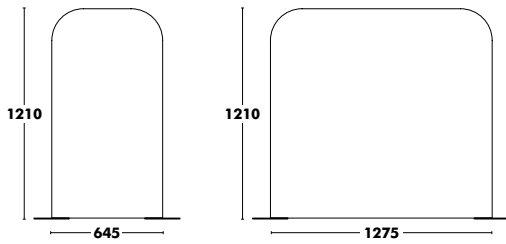

Space Divider A Ola

DESIGNED BY SILVIA CEÑAL

Dimensions	Frame	Fabric	RRP
A1 - 1210x645	COLOUR EPOXY	A TYPE FABRIC	594 €
		B TYPE FABRIC	620 €
		C TYPE FABRIC	664 €
		K TYPE FABRIC	720 €
		D TYPE FABRIC	770 €
A2 - 1210x1275	COLOUR EPOXY	A TYPE FABRIC	741 €
		B TYPE FABRIC	791 €
		C TYPE FABRIC	880 €
		K TYPE FABRIC	992 €
		D TYPE FABRIC	1.092 €

WEIGHT A1 - 1210x645 (10,1kg) / A2 - 1210x1275 (12,80kg)
COM: A1 - 140cm A2 - 280cm. Minimum width required 140cm.