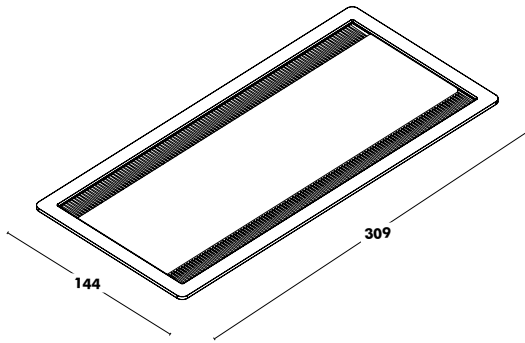

Top Access Double Access (Black/White)

RRP Cable tray for inlay top access

191 €

Dimensions
400x210x120 (LENGTH X WIDTH X HEIGHT)

Finish
BLACK EPOXY

RRP
94 €

Electrification Plus for Double top access

INCLUDES POWER SUPPLY CONNECT:
3 SCHUKOS + USB CHARGE A + C + RJ45 + 1 HDMI