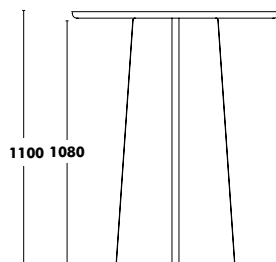

Table Gin H110 New!

DESIGNED BY SEBASTIAN HERKNER

Dimensions	Structure	Table Top	RRP
Ø900	STAINED OAK	STAINED OAK + BIRCH PLYWOOD FENIX + BIRCH PLYWOOD	1.890 € 1.776 €
Ø1000	STAINED OAK	STAINED OAK + BIRCH PLYWOOD FENIX + BIRCH PLYWOOD	1.896 € 1.932 €
1600x900	STAINED OAK	STAINED OAK + BIRCH PLYWOOD FENIX + BIRCH PLYWOOD	2.479 € 2.321 €
1800x900	STAINED OAK	STAINED OAK + BIRCH PLYWOOD FENIX + BIRCH PLYWOOD	2.579 € 2.410 €
2000x1000	STAINED OAK	STAINED OAK + BIRCH PLYWOOD FENIX + BIRCH PLYWOOD	2.612 € 2.765 €

HEIGHT 1100

WEIGHT Ø900 (33kg) / Ø1000 (36kg) / 1600x900 (46kg) / 1800x900 (49kg) / 2000x1000 (53kg)