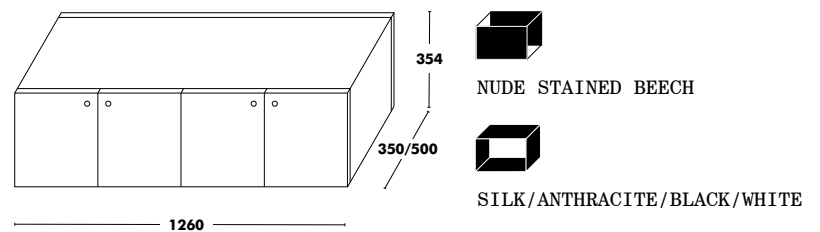

Module Doors B

FOUR DOORS

Depth	Dimensions	Front & Back	Frame	RRP
350	A - 840x354	NUDE STAINED BEECH	SILK, ANTHRACITE, BLACK OR WHITE	509 €
	B - 1260x354	NUDE STAINED BEECH	SILK, ANTHRACITE, BLACK OR WHITE	745 €
500	A - 840x354	NUDE STAINED BEECH	SILK, ANTHRACITE, BLACK OR WHITE	528 €
	B - 1260x354	NUDE STAINED BEECH	SILK, ANTHRACITE, BLACK OR WHITE	776 €

For other Stained Beech Colour for drawers or doors. Extra: +50 €