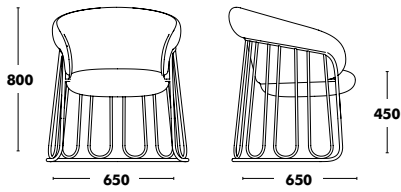

Chair Ginger Sled

↑
Back to index

DESIGNED BY SEBASTIAN HERKNER

Structure	Seat & Back	RRP
COLOUR EPOXY	A TYPE FABRIC - VALENCIA NOT AVAILABLE*	1.130 €
	B TYPE FABRIC - BLISS OUTDOOR NOT AVAILABLE	1.169 €
	C TYPE FABRIC	1.240 €
	K TYPE FABRIC	1.327 €
	D TYPE FABRIC	1.404 €
	L TYPE FABRIC	1.835 €

*As the Valencia upholstery is not suitable for this piece, the Dolce upholstery by Spradling is offered exclusively for this collection, in Type A category and in equivalent colours.

Removable cover.

Find information on how to proceed with COM for this collection on page 105, at the end of Ginger seats section.

Accessories

OPTION FELT GLIDES
+14 €

WEIGHT 13kg
VOL. 0,41m³