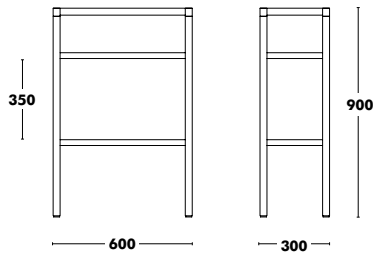

Cabinet Dry Out **New!**

↑
Back to index

600x300x900 Composition 1