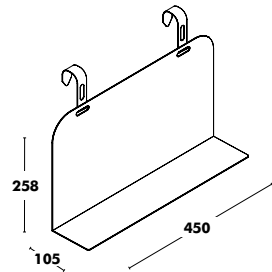

Shelf Ola

Dimensions	Frame	RRP
450x258x105	COLOUR EPOXY	44 €