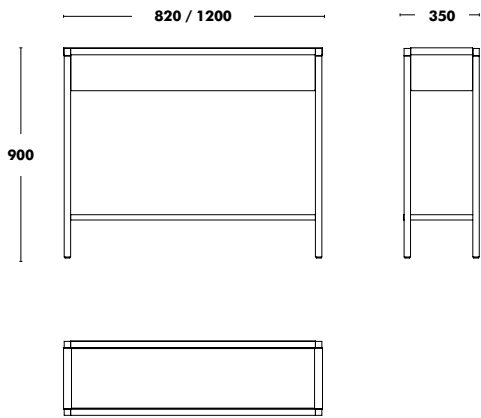

Planter Dry Out **New!**

Back to index ↑

DESIGNED BY BLUE DESIGN & ONDARRETA TEAM

Dimensions	Planter	RRP
820x350x900	ALUMINIUM EPOXY COLOUR	1.066 €
	ANODIZED ALUMINIUM	1.039 €
1200x350x900	ALUMINIUM EPOXY COLOUR	1.146 €
	ANODIZED ALUMINIUM	1.111 €

Levellers included.
With drain.
Dry Out colours available: Linen, Anthracite, Brique, Green Forest and Aluminium.

Accessories

CASTORS:
+159 €

WEIGHT 820x350x900 (18kg) / 1200x350x900 (22kg)