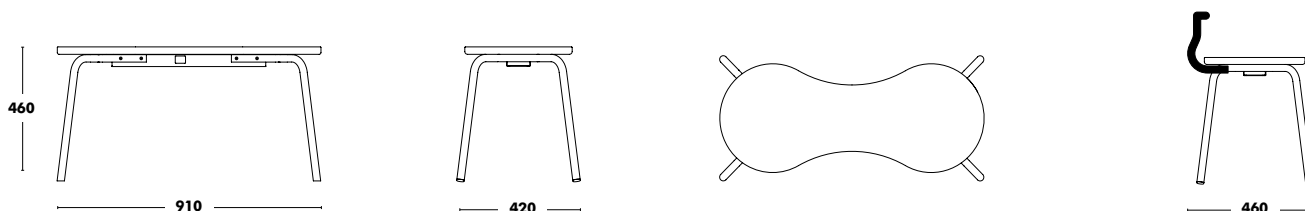

Bench Tam Double H45 Steel New!

Back to index ↑

DESIGNED BY NAHTRANG

Frame	Seat	RRP
COLOUR EPOXY Complete	STAINED OAK + BIRCH PLYWOOD	683 €
	FENIX + BIRCH PLYWOOD	706 €
	A TYPE FABRIC	616 €
	B TYPE FABRIC	637 €
	C TYPE FABRIC	676 €
	K TYPE FABRIC	723 €
	D TYPE FABRIC	764 €
	COM FABRIC	616 €

Seatpad upholstery option available.
Price and further information on the backrest option and other accessories can be found on pages 194 and 195.

Accessories

OPTION FELT GLIDES +14 €	BACKREST OPTION +74 €	SWIVEL WRITING PANEL OPTION	ARMREST OPTION	FLOOR FIXING PIECE +83 €	FIXED OR MOBILE LINKING PIECE OPTIONS

WEIGHT (10,1kg)
VOL. Carton 1 (0,10m³) / Carton 2 (0,16m³)

COM Complete: 110cm