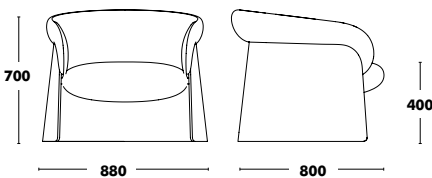

WEIGHT 15kg
VOL. 0,41m³

Lounge Ginger Wood

DESIGNED BY SEBASTIAN HERKNER

Structure	Seat & Back	RRP
STAINED OAK	A TYPE FABRIC - VALENCIA NOT AVAILABLE*	1.409 €
	B TYPE FABRIC - BLISS OUTDOOR NOT AVAILABLE	1.472 €
	C TYPE FABRIC	1.583 €
	K TYPE FABRIC	1.724 €
	D TYPE FABRIC	1.849 €
	L TYPE FABRIC	2.107 €