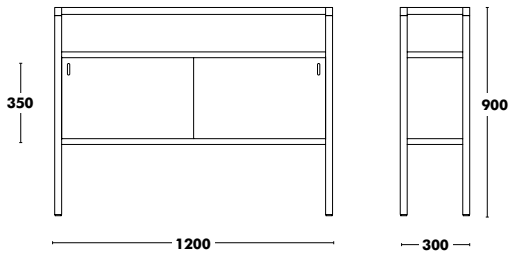

Dry Out colours available: Linen, Anthracite, Brique, Green Forest and Aluminium.

Cabinet Dry Out with door modules (indoor) New!

Back to index ↑

DESIGNED BY BLUE DESIGN & ONDARRETA TEAM

Dimensions	Cabinet	Shelves	Sliding Doors	RRP
600x300x900	ALUMINIUM EPOXY COLOUR	LACQUERED WOOD	TRANSLUCID METHACRYLATE	1.230 €
1200x450x550	ALUMINIUM EPOXY COLOUR	LACQUERED WOOD	TRANSLUCID METHACRYLATE	1.515 €
1500x450x550	ALUMINIUM EPOXY COLOUR	LACQUERED WOOD	TRANSLUCID METHACRYLATE	1.776 €