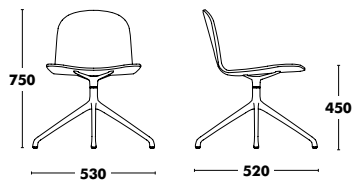

To stack a Bob XL Sled chair, it is necessary to use the stacking piece.

Accessories

 LINKING PIECE
+12 €

 TROLLEY
+520 €

 STACKING PIECE
+15 €

 OPTION FELT GLIDES
+14 €

 **WEIGHT 6,80kg**
VOL. 0,45m³

COM: 100cm
STACKABILITY: 12 UNITS

Sled Armchair Bob XL

DESIGNED BY NADIA ARRATIBEL

Frame	Seat, back & armrests	RRP
COLOUR EPOXY	A TYPE FABRIC	562 €
	B TYPE FABRIC	592 €
	C TYPE FABRIC	645 €
Complete	K TYPE FABRIC	712 €
	D TYPE FABRIC	770 €
	L TYPE FABRIC	828 €
	COM FABRIC	562 €

Accessories

 LINKING PIECE +12 €	 OPTION FELT GLIDES +14 €
--	---

 WEIGHT 8,30kg	COM: 160cm
VOL. 0,34m³	

Swivel Chair Bob XL

DESIGNED BY NADIA ARRATIBEL

Frame	Seat & back	RRP
SILK OR BLACK EPOXY	STAINED BEECH	499 €
	LACQUERED BEECH	518 €
Complete	A TYPE FABRIC	571 €
	B TYPE FABRIC	589 €
	C TYPE FABRIC	621 €
	K TYPE FABRIC	661 €
	D TYPE FABRIC	697 €
	L TYPE FABRIC	717 €
	COM FABRIC	571 €