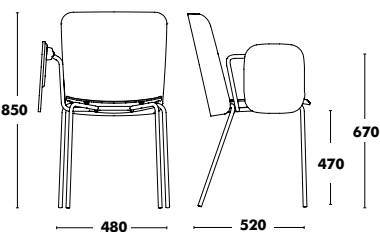

Chair Supra with writing pannel

DESIGNED BY NOTE

Structure	Seat & back	Writing Pannel	RRP
COLOUR EPOXY	POLYPROPYLENE RAW	POLISHED ALUMINIUM + BLACK WRITING PANNEL	381 €
	POLYPROPYLENE RAW	COLOUR EPOXY + PET WRITING PANNEL	465 €

For the black writing panel option, Ondarreta recommends Raw Fumé Polypropylene.

Accessories

OPTION FELT GLIDES +14 €

WEIGHT 6,2kg VOL. 0,29m³	STACKABILITY: UP TO 6 UNITS