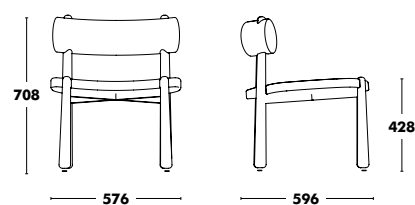

Accessories

 OPTION FELT GLIDES
+10 €

WEIGHT 5 kg
VOL. 0,34m³

COM: 60cm

Lounge Mibu New!

DESIGNED BY NADIA ARRATIBEL

Frame	Seat	RRP
ASH WOOD	ASH WOOD	931 €
	A TYPE FABRIC	980 €
	B TYPE FABRIC	994 €
	C TYPE FABRIC	1.043 €
	K TYPE FABRIC	1.071 €
	D TYPE FABRIC	1.097 €
	L TYPE FABRIC	1.125 €
	COM FABRIC	980 €