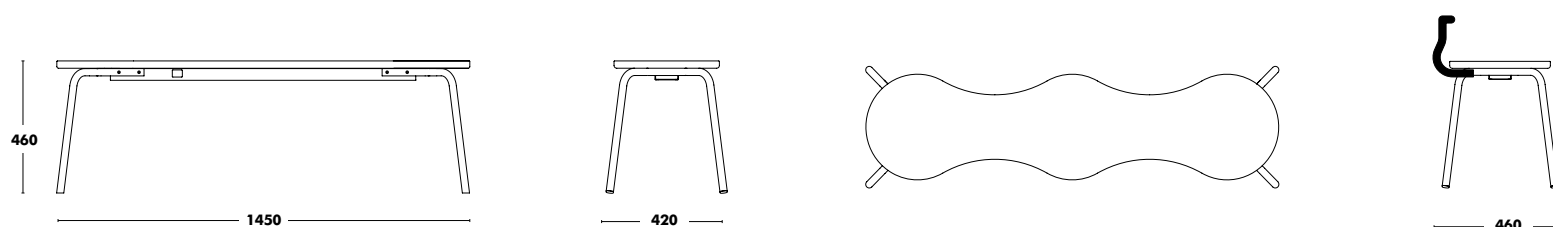

Bench Tam Triple H45 Steel New!

DESIGNED BY NAHTRANG

Frame	Seat	RRP
COLOUR EPOXY Complete	STAINED OAK + BIRCH PLYWOOD	780 €
	FENIX + BIRCH PLYWOOD	810 €
	A TYPE FABRIC	674 €
	B TYPE FABRIC	706 €
	C TYPE FABRIC	761 €
	K TYPE FABRIC	830 €
	D TYPE FABRIC	891 €
	COM FABRIC	674 €

Seatpad upholstery option available.
Price and further information on the backrest option and other accessories can be found on pages 194 and 195.

Accessories

OPTION FELT GLIDES +14 €	BACKREST OPTION +74 €	SWIVEL WRITING PANEL OPTION	ARMREST OPTION	FLOOR FIXING PIECE +83 €	FIXED OR MOBILE LINKING PIECE OPTIONS

WEIGHT (14,9kg)
VOL. Carton 1 (0,13m³) / Carton 2 (0,16m³)

COM Complete: 160cm