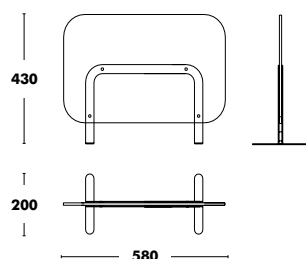

Divider Espai S 580

DESIGNED BY XIMO ROCA

Dimensions	Structure	Panel	RRP
ESPAI S 580 - 580x200x430	COLOUR EPOXY	FELT - LIGHT GREY OR DARK GREY	300 €