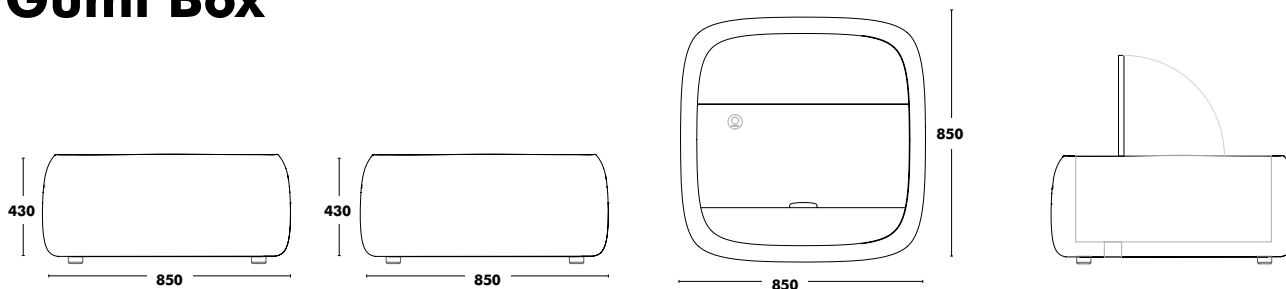

Gumi Box New!

DESIGNED BY MADE STUDIO

Table Top	Upholstery	RRP
LAMINATE + BIRCH PLYWOOD	A TYPE FABRIC - VALENCIA NOT AVAILABLE	1.389 €
	B TYPE FABRIC - BLISS OUTDOOR & SILVERTEX NOT AVAILABLE	1.441 €
	C TYPE FABRIC	1.523 €
	K TYPE FABRIC	1.623 €
FENIX + BIRCH PLYWOOD	D TYPE FABRIC	1.712 €
	A TYPE FABRIC - VALENCIA NOT AVAILABLE	1.525 €
	B TYPE FABRIC - BLISS OUTDOOR & SILVERTEX NOT AVAILABLE	1.574 €
	C TYPE FABRIC	1.656 €
	K TYPE FABRIC	1.756 €
	D TYPE FABRIC	1.845 €

Removable cover.
Ondarreta recommends specific upholsteries with easy-clean properties for this collection.
Electrification available.

Accessories

- OPTION FELT GLIDES +10 €

WEIGHT 32,5 kg
VOL. 0,64m³