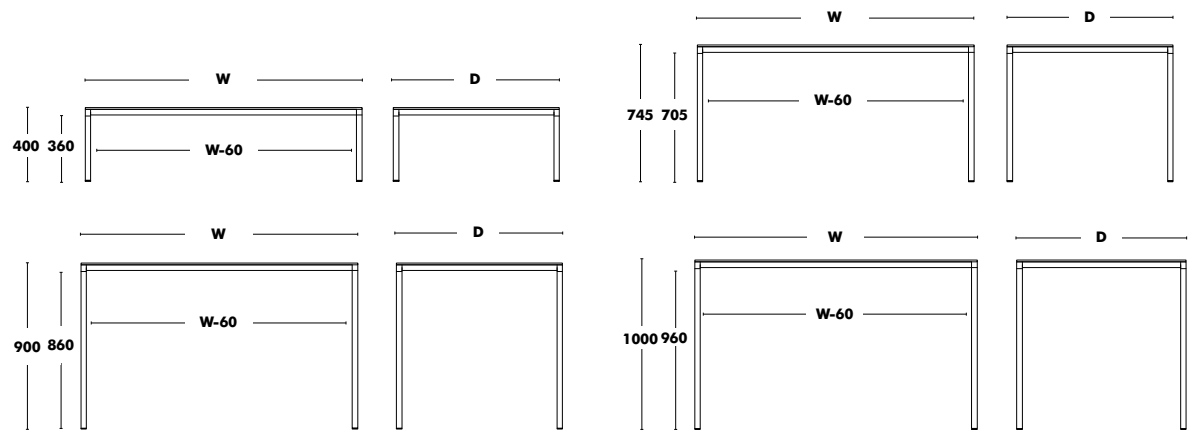

Multi-size Table Dry

Back to index ↑

DESIGNED BY ONDARRETA TEAM

Height	Dimensions (W x D)	Frame	Table top	RRP
400 / <u>745</u> / 900 / 1000	600x600	COLOUR EPOXY	LAMINATE	537 €
			LAMINATE + BIRCH PLYWOOD	597 €
			FENIX + BIRCH PLYWOOD	618 €
			STAINED BEECH	562 €
			STAINED OAK	569 €
400 / <u>745</u> / 900 / 1000	700x700	COLOUR EPOXY	LAMINATE	578 €
			LAMINATE + BIRCH PLYWOOD	667 €
			FENIX + BIRCH PLYWOOD	751 €
			STAINED BEECH	612 €
			STAINED OAK	625 €
400 / <u>745</u> / 900 / 1000	800x800	COLOUR EPOXY	LAMINATE	587 €
			LAMINATE + BIRCH PLYWOOD	744 €
			FENIX + BIRCH PLYWOOD	792 €
			STAINED BEECH	621 €
			STAINED OAK	633 €
400 / <u>745</u> / 900 / 1000	900x900	COLOUR EPOXY	LAMINATE	606 €
			LAMINATE + BIRCH PLYWOOD	774 €
			FENIX + BIRCH PLYWOOD	822 €
			STAINED BEECH	651 €
			STAINED OAK	665 €
400 / <u>745</u> / 900 / 1000	1200x1200	COLOUR EPOXY	LAMINATE	924 €
			LAMINATE + BIRCH PLYWOOD	1.130 €
			FENIX + BIRCH PLYWOOD	1.204 €
			STAINED BEECH	1.093 €
			STAINED OAK	1.134 €
400 / <u>745</u> / 900 / 1000	1400x1400	COLOUR EPOXY	LAMINATE	1.176 €
			LAMINATE + BIRCH PLYWOOD*	1.598 €
			FENIX + BIRCH PLYWOOD	2.182 €
			STAINED BEECH	1.312 €
			STAINED OAK	1.380 €
400 / <u>745</u> / 900	1000x500	COLOUR EPOXY	LAMINATE	562 €
			LAMINATE + BIRCH PLYWOOD	697 €
			FENIX + BIRCH PLYWOOD	734 €
			STAINED BEECH	603 €
			STAINED OAK	622 €
400 / <u>745</u> / 900 / 1000	1100x700	COLOUR EPOXY	LAMINATE	654 €
			LAMINATE + BIRCH PLYWOOD	808 €
			FENIX + BIRCH PLYWOOD	879 €
			STAINED BEECH	690 €
			STAINED OAK	711 €