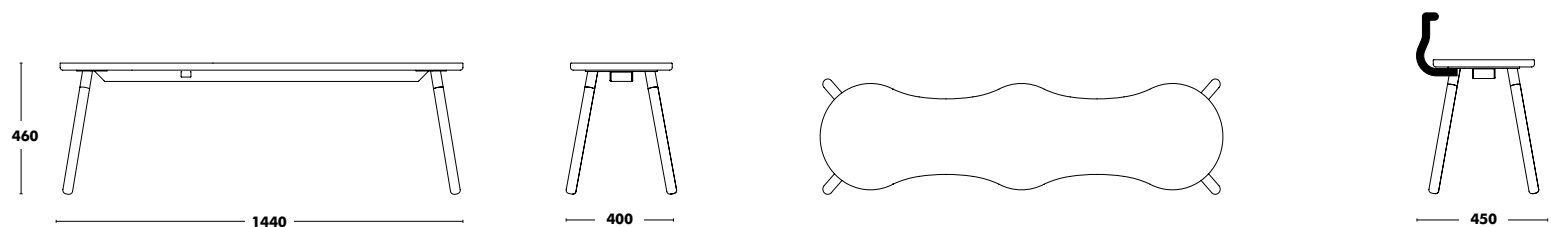

Bench Tam Triple H45 Wood New!

DESIGNED BY NAHTRANG

Legs	Frame	Seat	RRP
STAINED OAK	COLOUR EPOXY	STAINED OAK + BIRCH PLYWOOD	842 €
		FENIX + BIRCH PLYWOOD	871 €
	Integral	A TYPE FABRIC	736 €
		B TYPE FABRIC	767 €
		C TYPE FABRIC	824 €
		K TYPE FABRIC	892 €
		D TYPE FABRIC	953 €
		COM FABRIC	736 €

Seatpad upholstery option available.
Epoxy colour finish for the metal bench frame.
Price and further information on the backrest option and other accessories can be found on pages 194 and 195.

Accessories

OPTION FELT GLIDES +10 €	BACKREST OPTION +74 €	SWIVEL WRITING PANEL OPTION	ARMREST OPTION	FIXED OR MOBILE LINKING PIECE OPTIONS

WEIGHT (15,2kg) **COM Complete: 160cm**
VOL. Carton 1 (0,13m³) / Carton 2 (0,16m³)