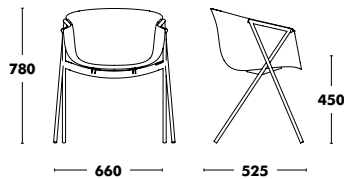

Accessories

 OPTION FELT GLIDES
+14 €

WEIGHT 68 (4,1kg) / 79 (4,4kg)
VOL. 68 (0,17m³) / 79 (0,17m³)

Stool Ant Outdoor ☀

Height	Frame	Seat	RRP H68	RRP H79
68 & 79	COLOUR EPOXY	POLYPROPYLENE	264 €	270 €

POIDS 68 (4,1kg) / 79 (4,4kg)
VOL. 68 (0,17m³) / 79 (0,17m³)

ADJUSTABLE SWIVEL CHAIR WITH CASTORS BAI

STEEL DESK BAI

STEEL TABLE BAI

Chair Bai

DESIGNED BY ANDER LIZASO

Frame	Seat & back	Seat	RRP
COLOUR EPOXY	100% RECYCLED POLYPROPYLENE		359 €
	100% RECYCLED POLYPROPYLENE		
		A TYPE FABRIC	456 €
		B TYPE FABRIC	484 €
		C TYPE FABRIC	505 €
		K TYPE FABRIC	531 €
		D TYPE FABRIC	555 €
		L TYPE FABRIC	562 €
		COM FABRIC*	456 €
		COL FABRIC*	481 €
			626 €
			657 €
			709 €
			776 €
			835 €
			1.031 €

Complete

Seat pad

*COM/COL on request. For Bai upholstered chair in COM/COL it is necessary 3m/4,8m² of fabric for testing.
Bai polypropylene is 100% recycled.

Accessories

 OPTION FELT GLIDES
+14 €

 **WEIGHT 7,80kg**
VOL. 0,41m³

COM Seat pad: 55cm
COL Seat pad: 0,35m²

Chair Bai Outdoor

Frame	Seat & back	RRP
COLOUR EPOXY	100% RECYCLED POLYPROPYLENE	396 €

 **WEIGHT 7,80kg**
VOL. 0,41m³

Bai polypropylene is 100% recycled.

Sled Chair Bai