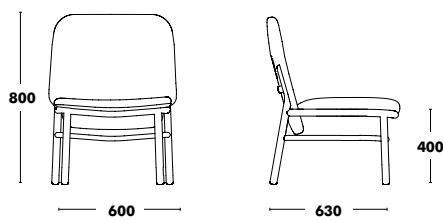

Easy Chair Wood High Back Lana

DESIGNED BY YONOH STUDIO

Frame	Seat	Back	RRP
STAINED BEECH	A TYPE FABRIC	A TYPE FABRIC	894 €
	B TYPE FABRIC	B TYPE FABRIC	924 €
	C TYPE FABRIC	C TYPE FABRIC	981 €
	K TYPE FABRIC	K TYPE FABRIC	1.010 €
	D TYPE FABRIC	D TYPE FABRIC	1.094 €
	L TYPE FABRIC	L TYPE FABRIC	1.157 €
	COM FABRIC	COM FABRIC	894 €

WEIGHT 9,20kg
VOL. 0,45m³

COM: 135cm