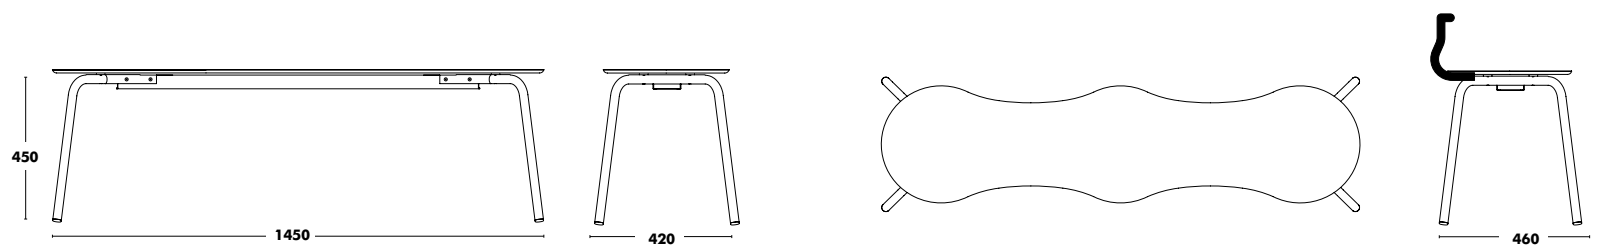

Bench Tam Triple H45 Stainless-Steel / Backrest option New!

DESIGNED BY NAHTRANG

Frame	Seat	RRP
STAINLESS-STEEL	STAINLESS-STEEL + COMPACT	779 €

Accessories

CUSHION

BACKREST OPTION

+63 €

FLOOR FIXING PIECES

+83 €

WEIGHT 17kg

VOL. CARTON 1 (0,13m³) CARTON 2 (0,16m³)