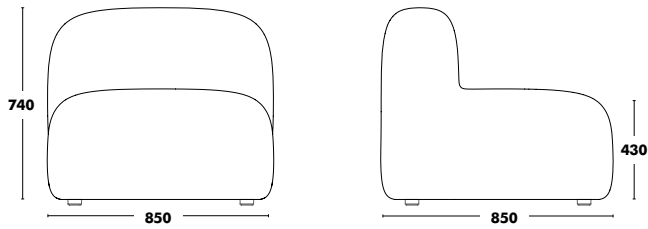

Gumi Central New!

DESIGNED BY MADE STUDIO

Upholstery

	RRP
A TYPE FABRIC - VALENCIA NOT AVAILABLE	1.438 €
B TYPE FABRIC - BLISS OUTDOOR & SILVERTEX NOT AVAILABLE	1.497 €
C TYPE FABRIC	1.603 €
K TYPE FABRIC	1.732 €
D TYPE FABRIC	1.848 €

Removable cover.
Ondarreta recommends specific upholsteries with easy-clean properties for this collection.

Accessories

OPTION FELT GLIDES +10 €	LINKING KIT +37 €	OUTDOOR OPTION	WATER REPELLENT COVER AVAILABLE

WEIGHT 16 kg
VOL. 0,64m³