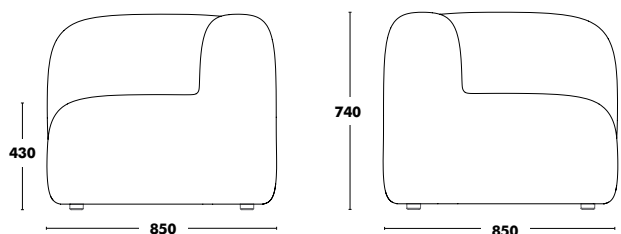

Gumi Corner New!

DESIGNED BY MADE STUDIO

Upholstery

	RRP
A TYPE FABRIC - VALENCIA NOT AVAILABLE	1.640 €
B TYPE FABRIC - BLISS OUTDOOR & SILVERTEX NOT AVAILABLE	1.709 €
C TYPE FABRIC	1.832 €
K TYPE FABRIC	1.982 €
D TYPE FABRIC	2.118 €

Removable cover.
Ondarreta recommends specific upholsteries with easy-clean properties for this collection.

Accessories

OPTION FELT GLIDES +10 €	LINKING KIT +37 €	OUTDOOR OPTION	WATER REPELLENT COVER AVAILABLE

WEIGHT 19 kg
VOL. 0,64m³

↑
Back to index