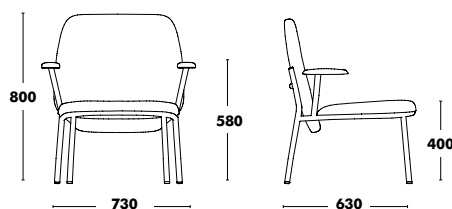

Easy Armchair Steel High Back Lana

DESIGNED BY YONOH STUDIO

Frame	Seat	Back	RRP
COLOUR EPOXY	A TYPE FABRIC	A TYPE FABRIC	754 €
	B TYPE FABRIC	B TYPE FABRIC	782 €
	C TYPE FABRIC	C TYPE FABRIC	857 €
	K TYPE FABRIC	K TYPE FABRIC	903 €
	D TYPE FABRIC	D TYPE FABRIC	991 €
	L TYPE FABRIC	L TYPE FABRIC	1.059 €
	COM FABRIC	COM FABRIC	754 €

WEIGHT 8,9kg
VOL. 0,45m³

COM: 155cm