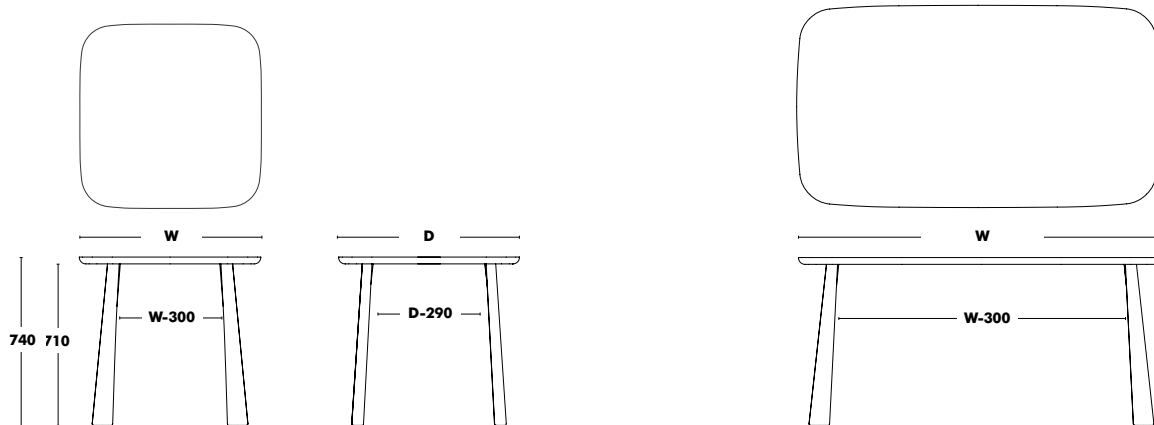

Table Mibu New!

DESIGNED BY NADIA ARRATIBEL

Dimensions (W x D)	Legs	Table top	RRP
800x800	ASH WOOD	ASH WOOD	1.011 €
		LAMINATE + BIRCH PLYWOOD	982 €
		FÉNIX + BIRCH PLYWOOD	1.026 €
1250x1250	ASH WOOD	ASH WOOD	1.407 €
		LAMINATE + BIRCH PLYWOOD	1.358 €
		FÉNIX + BIRCH PLYWOOD	1.425 €
1350x800	ASH WOOD	ASH WOOD	1.393 €
		LAMINATE + BIRCH PLYWOOD	1.210 €
		FÉNIX + BIRCH PLYWOOD	1.277 €
1850x900	ASH WOOD	ASH WOOD	1.848 €
		LAMINATE + BIRCH PLYWOOD	1.514 €
		FÉNIX + BIRCH PLYWOOD	1.648 €

Colour options for fittings: black, linen and mocha.

HEIGHT 750 mm

WEIGHT 800x800 (20kg) / 1250x1250 (40kg) / 1350x800 (30kg) / 1850x900 (43kg)